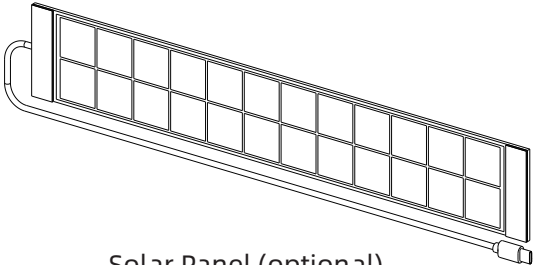

Solar Panel (optional)