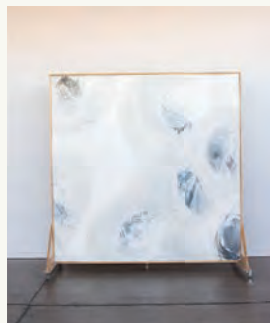

FURNITURE CATALOG

GLASS HOUSE

FURNITURE CATALOG

Assorted plants in stone planters

Variety of custom mobile backdrops 8' x 8'

One black podium 4' high

2 abstract granite backdrops

2 abstract white backdrops

1 abstract rose backdrop

1 ripple votive light wall

Backside of each mobile backdrop

GLASS HOUSE

FURNITURE CATALOG

30 blonde wood cafe chairs

250 white folding chairs

31 round white plastic tables
5' diameter

1 custom black walnut head table
13' long x 3.5' wide top

10 butcher block tables
6' long x 2.5' wide

2 welcome tables
8' long x 2' wide x 3' high

2 marble top tables
5' long x 1.75' wide x 3' high

GLASS HOUSE

FURNITURE CATALOG

4 custom mobile bars
5' long x 3' wide

5 custom round cocktail tables
2.5' diameter x 3' high

3 custom square cocktail tables
2' square x 3' high

Outdoor seating

GLASS HOUSE

FURNITURE CATALOG