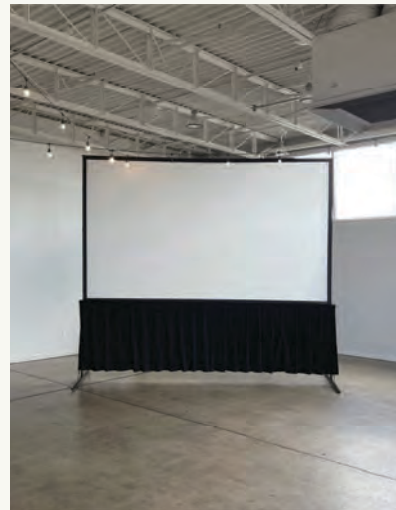

Screen

9x13'
Screen & projector - $200