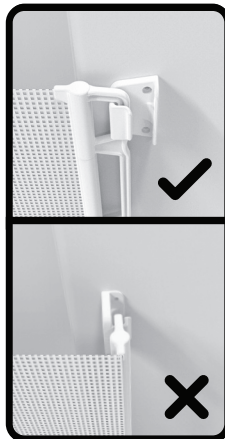

2

Ultimate Retractable Gate Template 2
Codes: #2738
Print at home - Scale 100%

CAUTION: Check printed template against gate to confirm correct sizing and hole positions before installing.

(A4)

Perma
Child Safety
next generation safety

OUTSIDE INSIDE

2

**CATCH
SIDE**

Template 2
Top

Middle
↓

↑
Top

INSIDE
MOUNTING

OUTSIDE
MOUNTING

Template 2
Middle (Top)

Middle
↓

↑
Middle

1. Print at 100% scale
2. Cut out templates
3. Join each section with tape

CAUTION:
Check printed template against gate to confirm correct sizing and hole positions before installing.