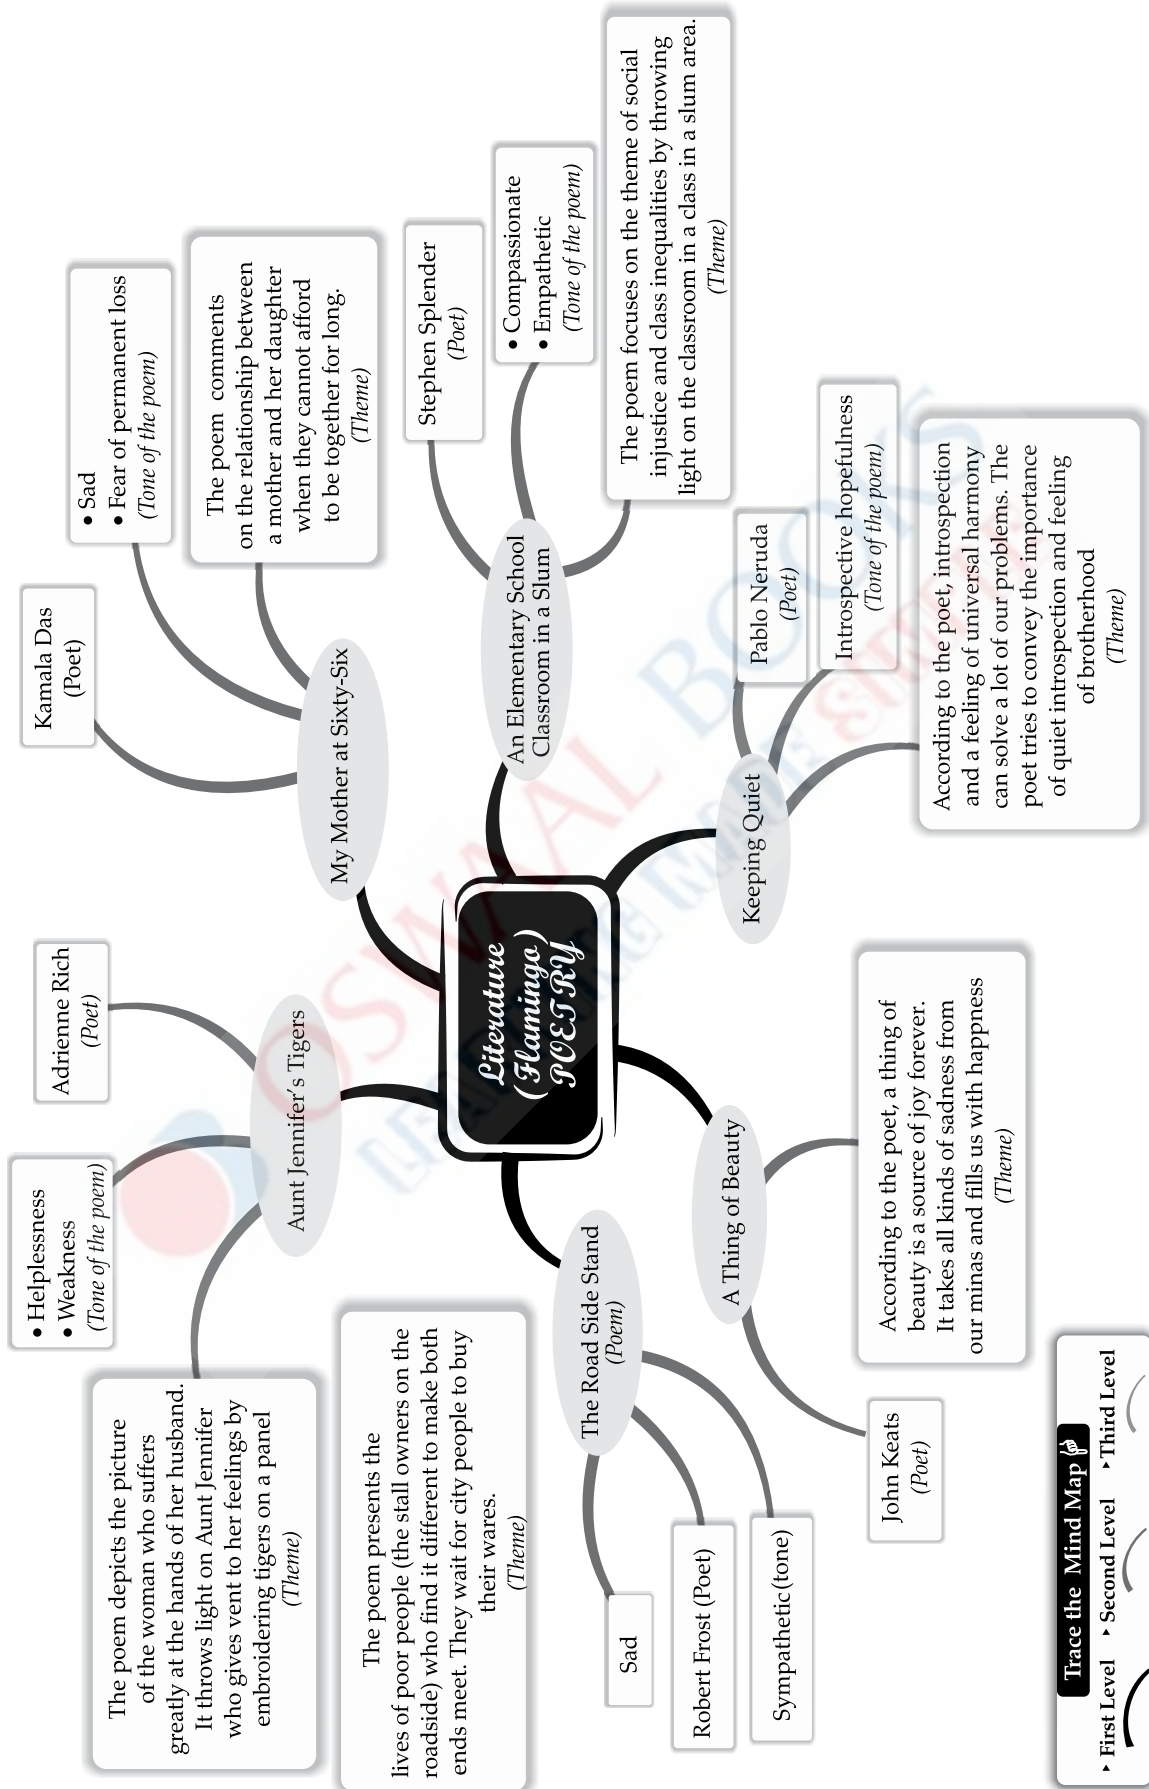

CBSE
Mind Maps
CLASS 12
ENGLISH CORE

Prepare, Revise & Practice Online on
www.Oswaal360.com or  on 

MIND MAPS

LEARNING MADE SIMPLE

What are Associations?

It's a technique connecting the core concept at the Centre to related concepts or ideas. Associations spreading out straight from the core concept are the First Level of Association. Then we have a Second Level of Association emitting from the first level and the chronology continues. The thickest line is the First Level of Association and the lines keep getting thinner as we move to the subsequent levels of association. This is exactly how the brain functions, therefore these Mind Maps. Associations are one powerful memory aid connecting seemingly unrelated concepts, hence strengthening memory.

Trace the Mind Map
 ▶ First Level ▶ Second Level ▶ Third Level

Trace the Mind Map
 ▶ First Level ▶ Second Level ▶ Third Level

Trace the Mind Map

- First Level
- Second Level
- Third Level

Trace the Mind Map

► First Level ► Second Level ► Third Level