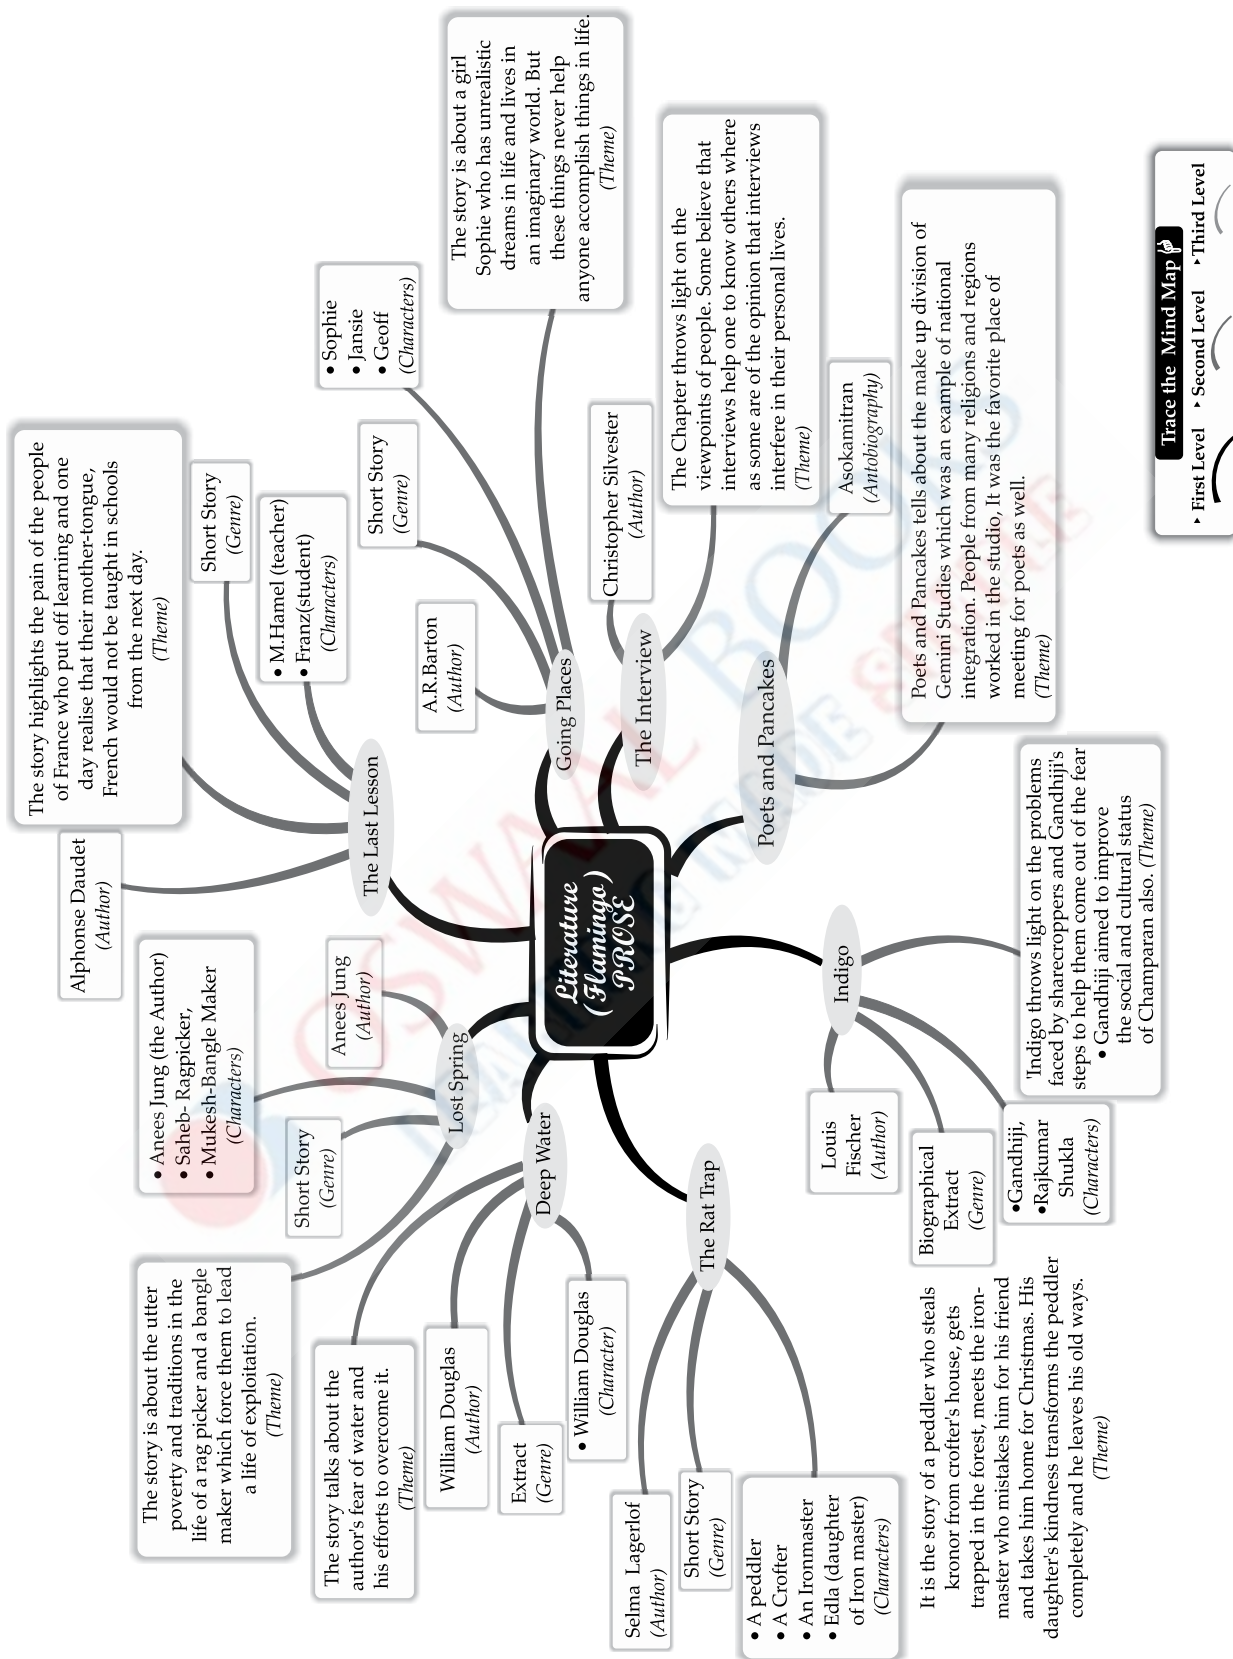

CBSE
Mind Maps
CLASS 12
ENGLISH CORE

Prepare, Revise & Practice Online on
www.Oswaal360.com or  on 

MIND MAPS

LEARNING MADE SIMPLE

What are Associations?

It's a technique connecting the core concept at the Centre to related concepts or ideas. Associations spreading out straight from the core concept are the First Level of Association. Then we have a Second Level of Association emitting from the first level and the chronology continues. The thickest line is the First Level of Association and the lines keep getting thinner as we move to the subsequent levels of association. This is exactly how the brain functions, therefore these Mind Maps. Associations are one powerful memory aid connecting seemingly unrelated concepts, hence strengthening memory.

Trace the Mind Map
 ▶ First Level ▶ Second Level ▶ Third Level

Trace the Mind Map
 ▶ First Level ▶ Second Level ▶ Third Level

Trace the Mind Map

- First Level
- Second Level
- Third Level

Trace the Mind Map

► First Level ► Second Level ► Third Level