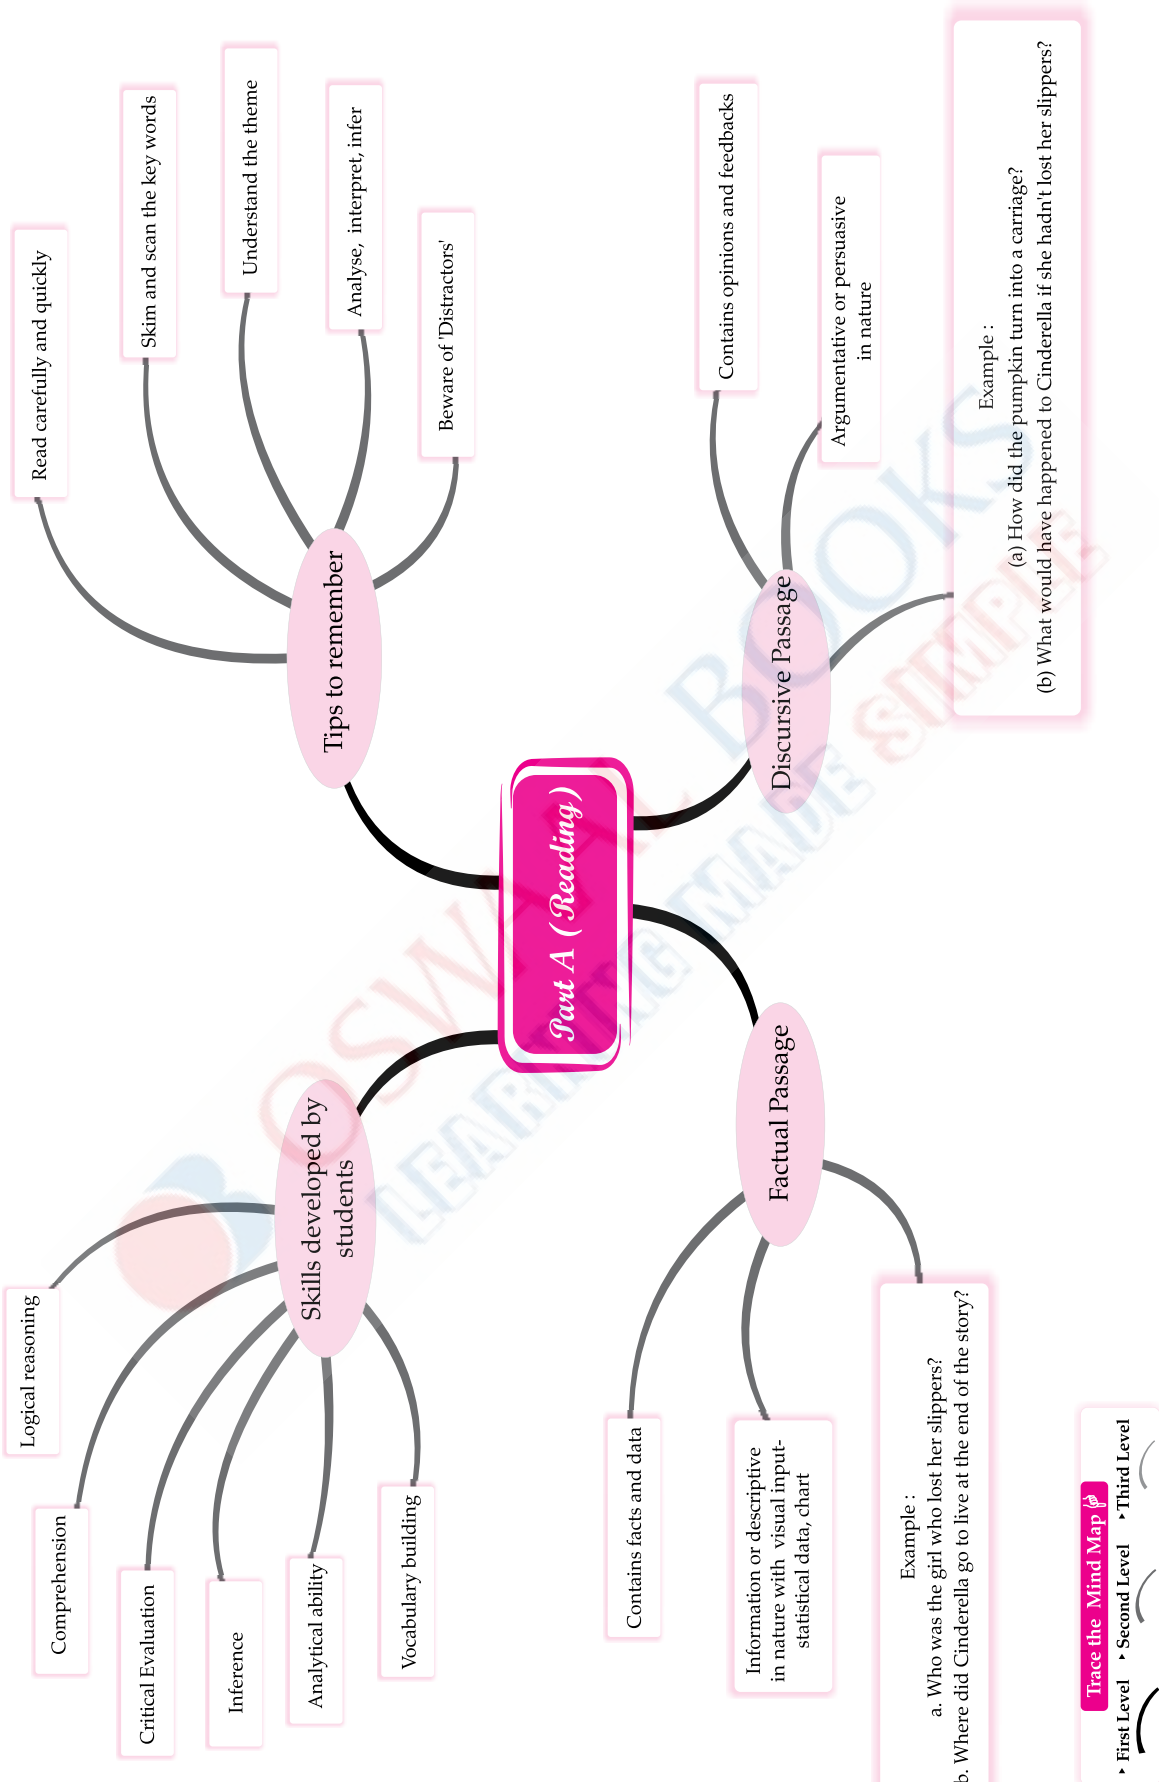

CBSE MIND MAP CLASS 10 ENGLISH LANGUAGE & LITERATURE

Strictly as per the Latest CBSE Syllabus released on
31st March 2021 (CBSE Cir. No. Acad-26/2021)

Trace the Mind Map
 ▶ First Level ▶ Second Level ▶ Third Level