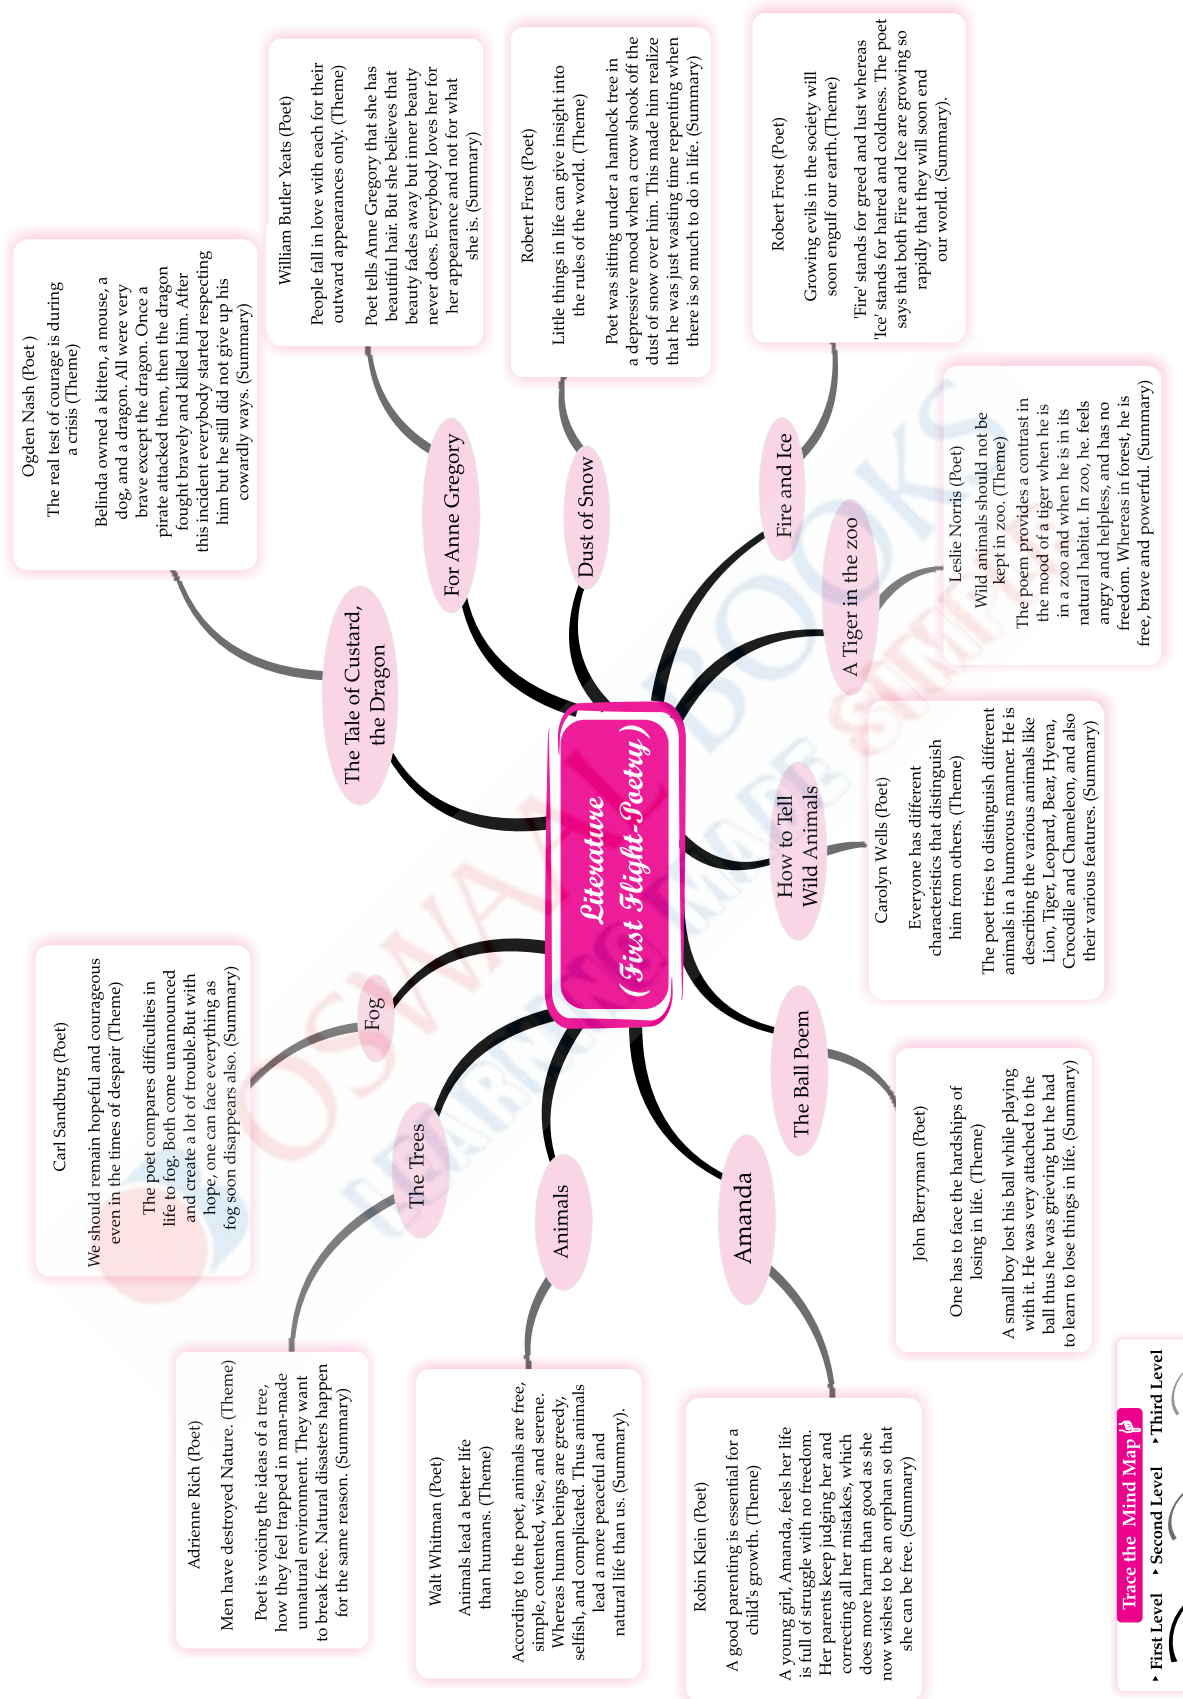

CBSE MIND MAP CLASS 10 ENGLISH LANGUAGE & LITERATURE

Strictly as per the Latest CBSE Syllabus released on
31st March 2021 (CBSE Cir. No. Acad-26/2021)

Trace the Mind Map
 ▶ First Level ▶ Second Level ▶ Third Level