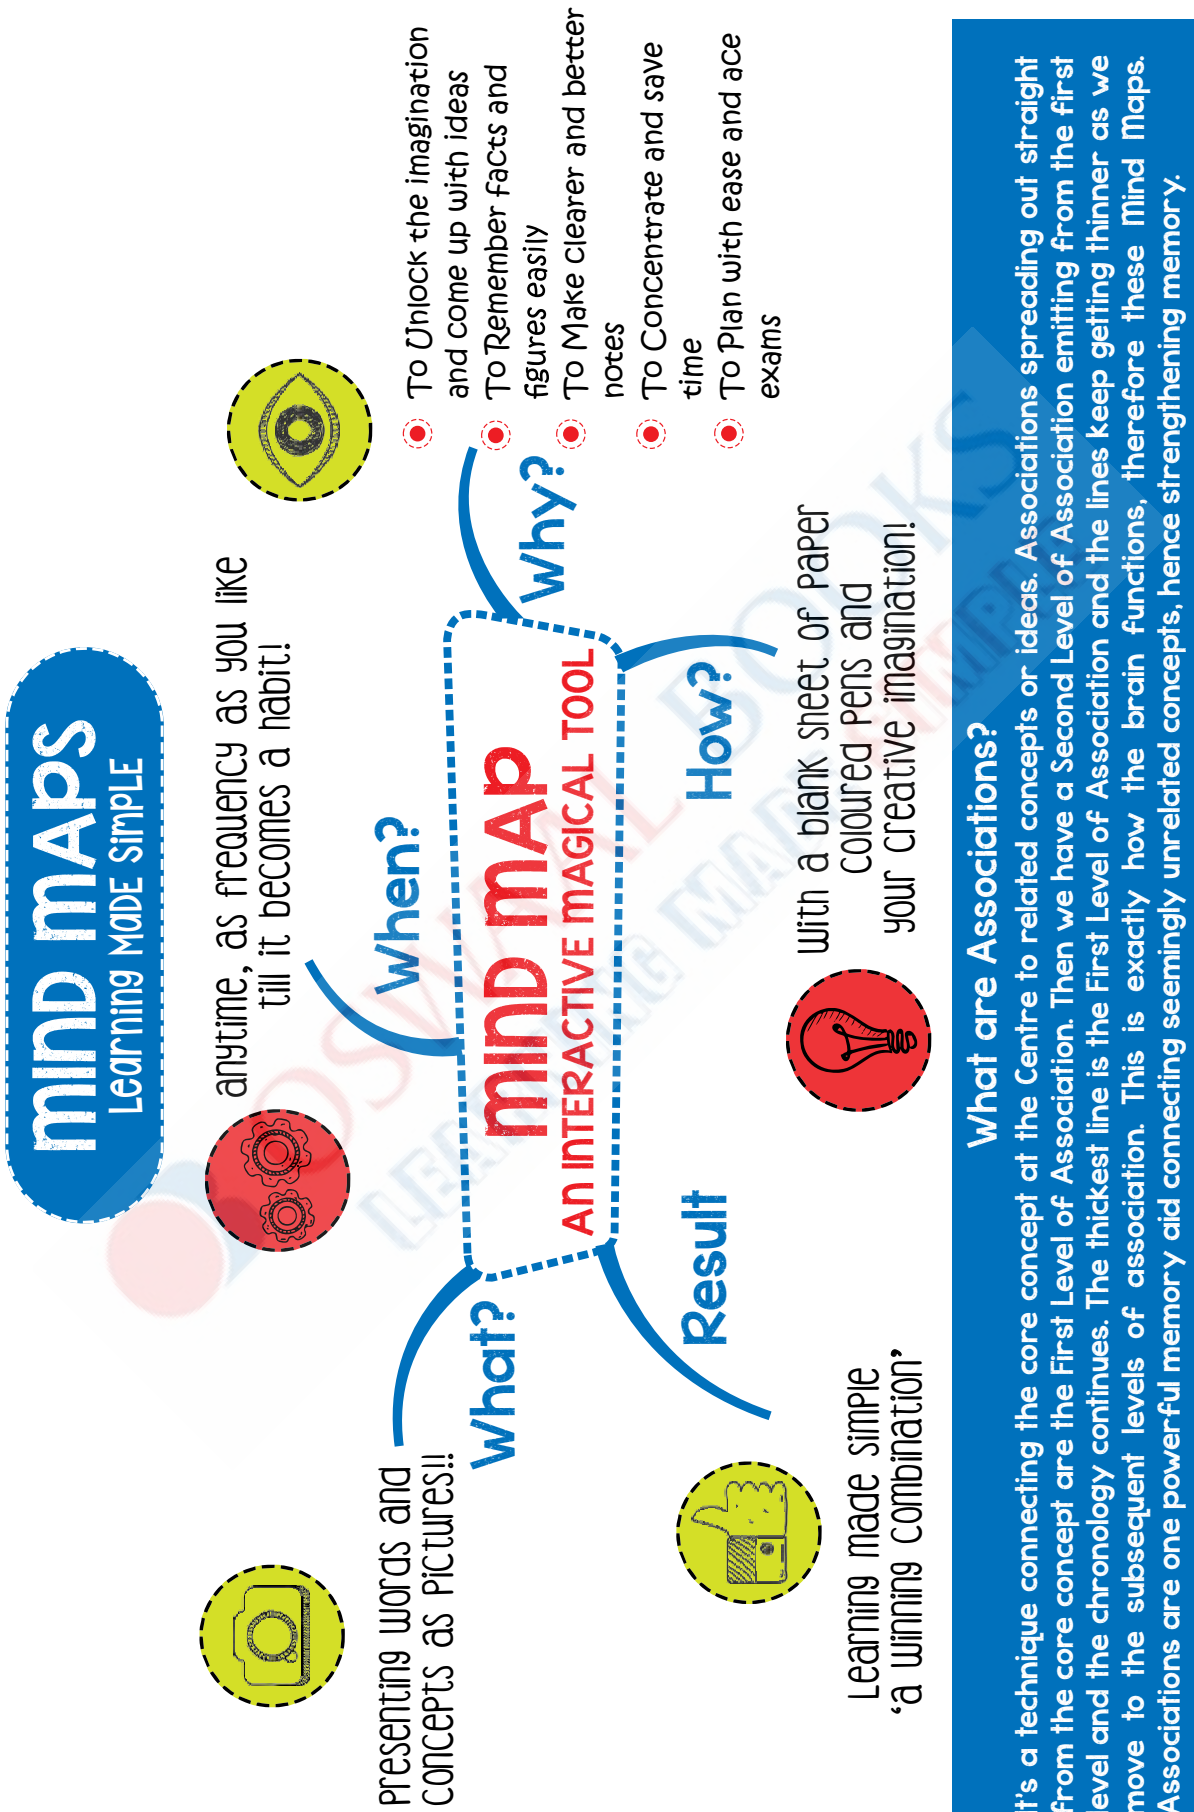

CBSE MIND MAP CLASS 10 ENGLISH LANGUAGE & LITERATURE

Strictly as per the Latest CBSE Syllabus released on
31st March 2021 (CBSE Cir. No. Acad-26/2021)

Trace the Mind Map
 ▶ First Level ▶ Second Level ▶ Third Level