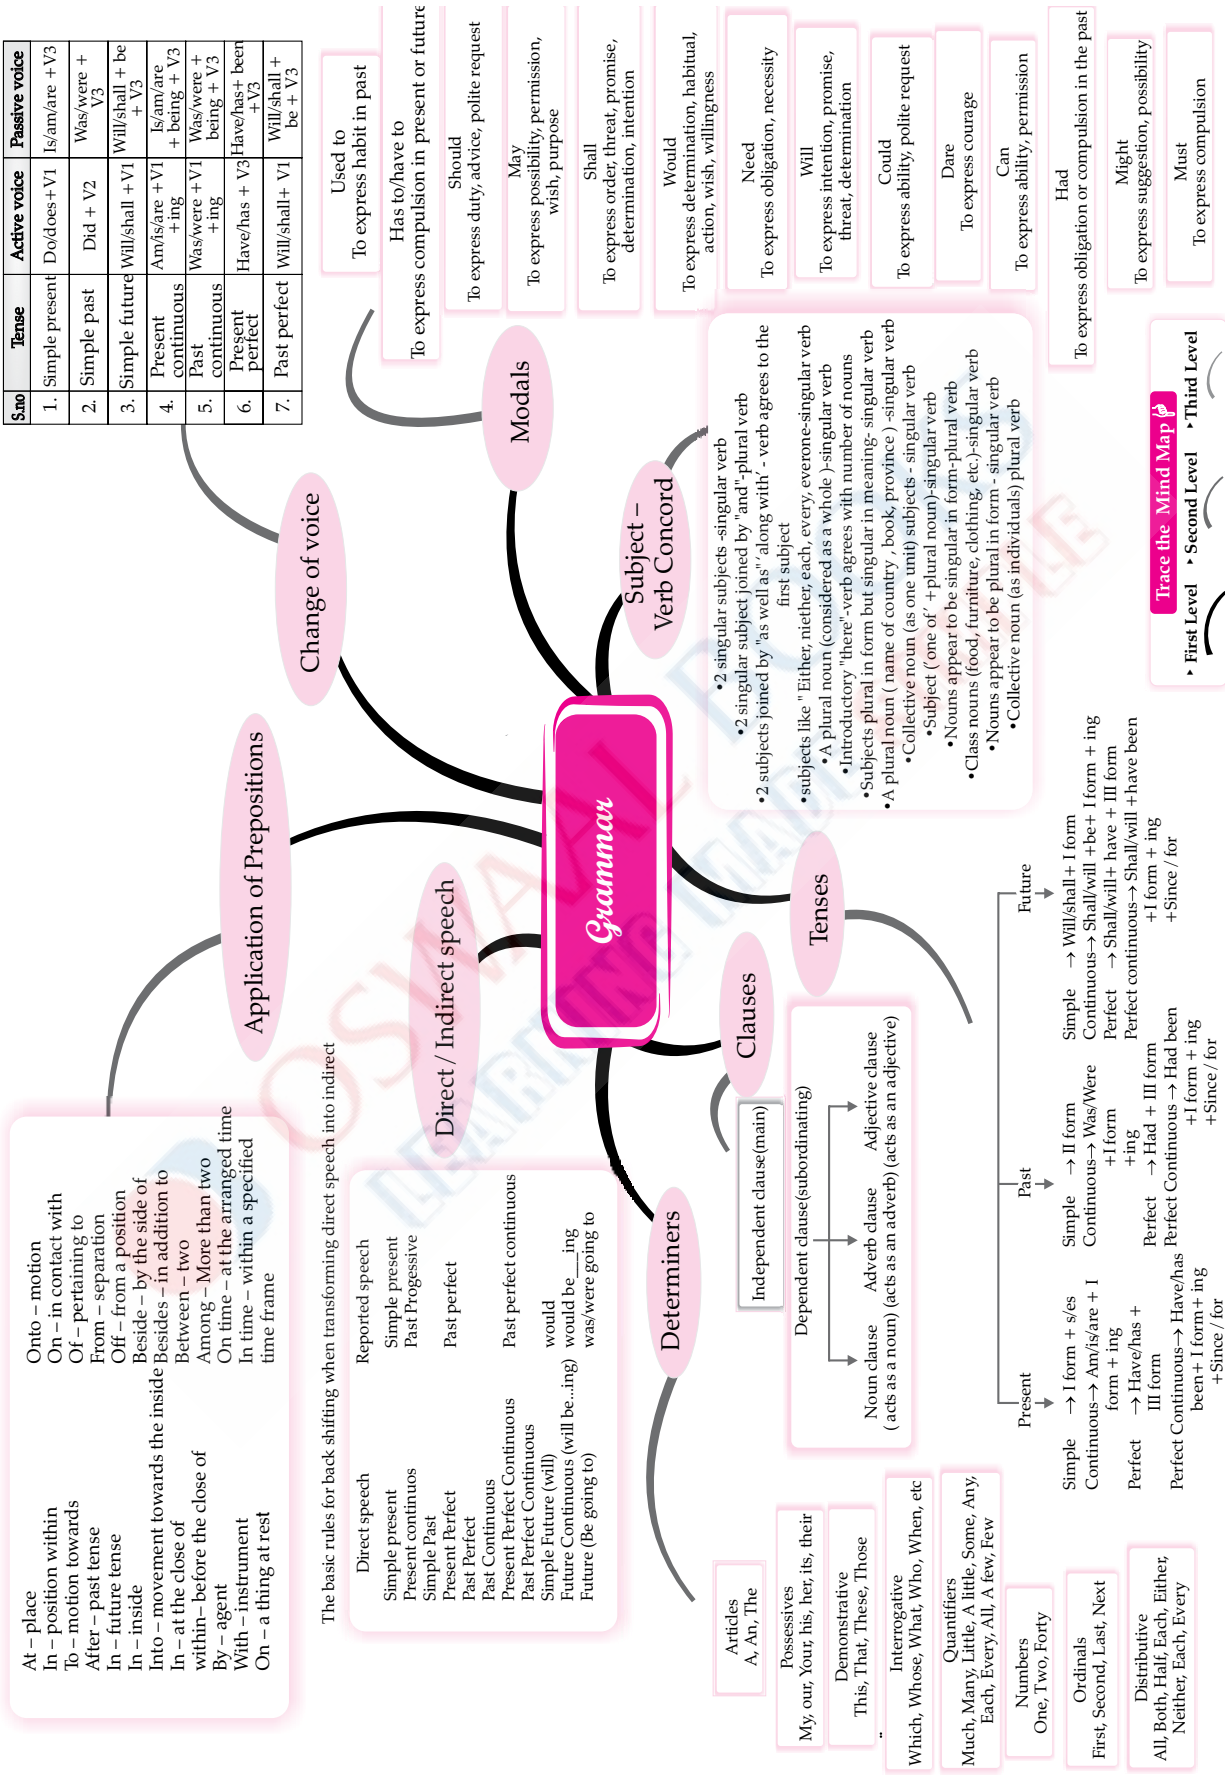

CBSE MIND MAP CLASS 10 ENGLISH LANGUAGE & LITERATURE

Strictly as per the Latest CBSE Syllabus released on
31st March 2021 (CBSE Cir. No. Acad-26/2021)

Trace the Mind Map
 ▶ First Level ▶ Second Level ▶ Third Level