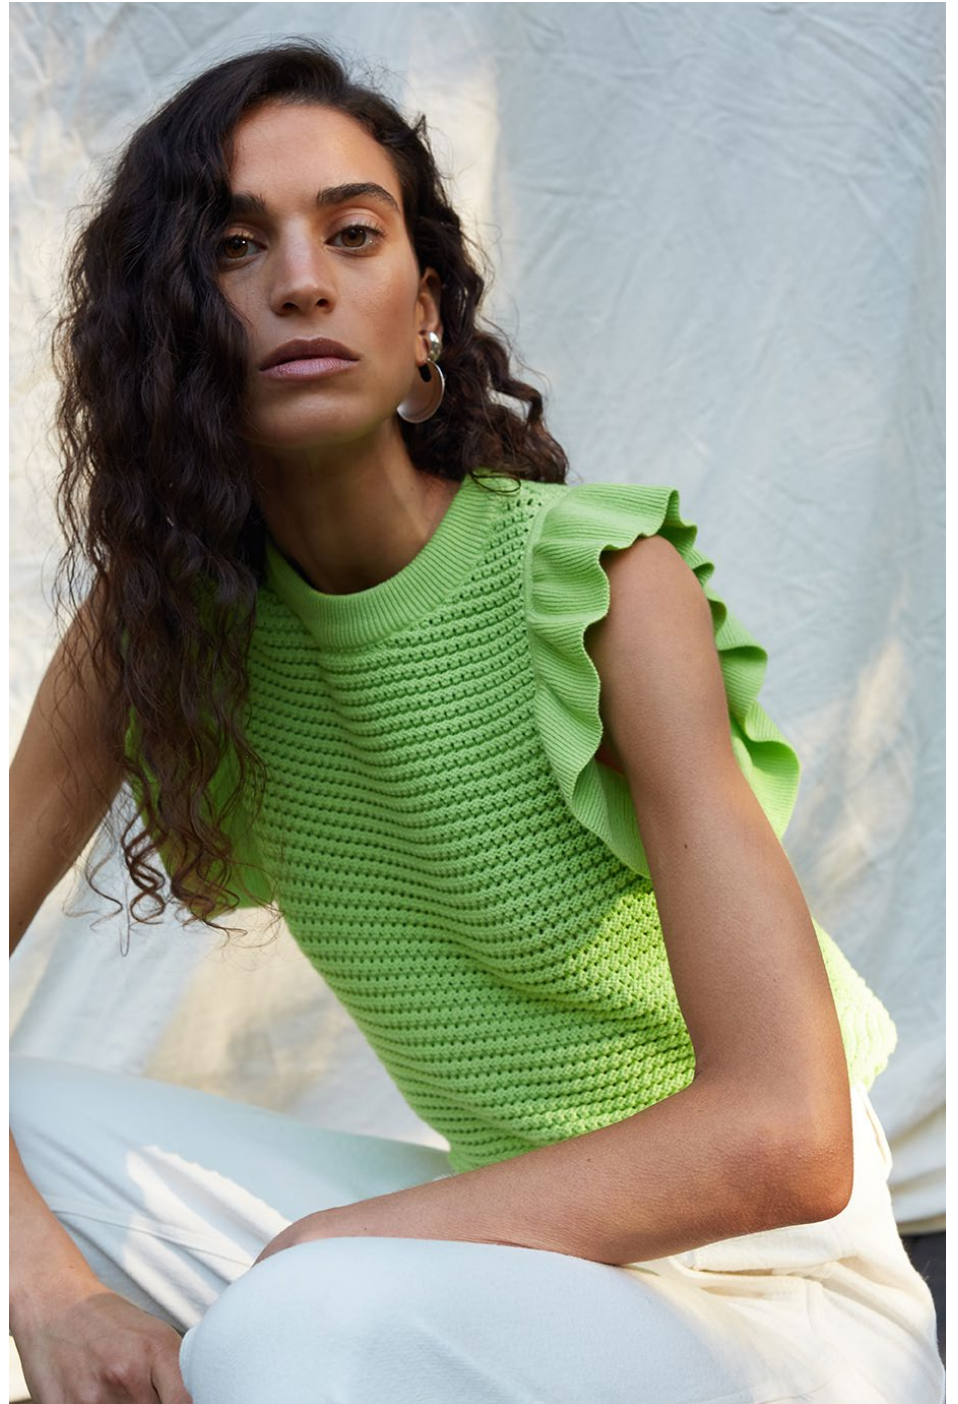

ELEVEN SIX

SPRING 23

TASHA CROCHET JACKET | ESSS23-30 | IVORY  
(Styled with stylist's own jean)

ISLA CARDI | ESSS23-23 | LIME  
KAIA TUBE TOP | ESSS23-05 | LIME  
MIA TUBE SKIRT | ESSS23-07 | LIME

KERI DRESS | ESSS23-12 | MULTI COLOR

NINA POLO SWEATER | ESSS23-33 | TAFFY PINK  
VIOLET SKIRT | ESSS23-25 | TAFFY PINK

KAIA TUBE TOP | ESSS23-05 | IVORY  
EMERY SKIRT | ESSS23-19 | IVORY

LUNA CARDIGAN | ESSS23-18 | MULTI COLOR  
(Styled with stylist's own jean)

VIOLA STRIPE TANK | ESSS23-28 | LIME  
(Styled with stylist's own jean)

TERRA TANK | ESSS23-20A | IVORY & NAVY STRIPE  
LARA CROCHET SHORT | ESSS23-21A | IVORY & NAVY STRIPE  
LUNA CARDIGAN | ESSS23-18 | IVORY & NAVY STRIPE (layered over arms)