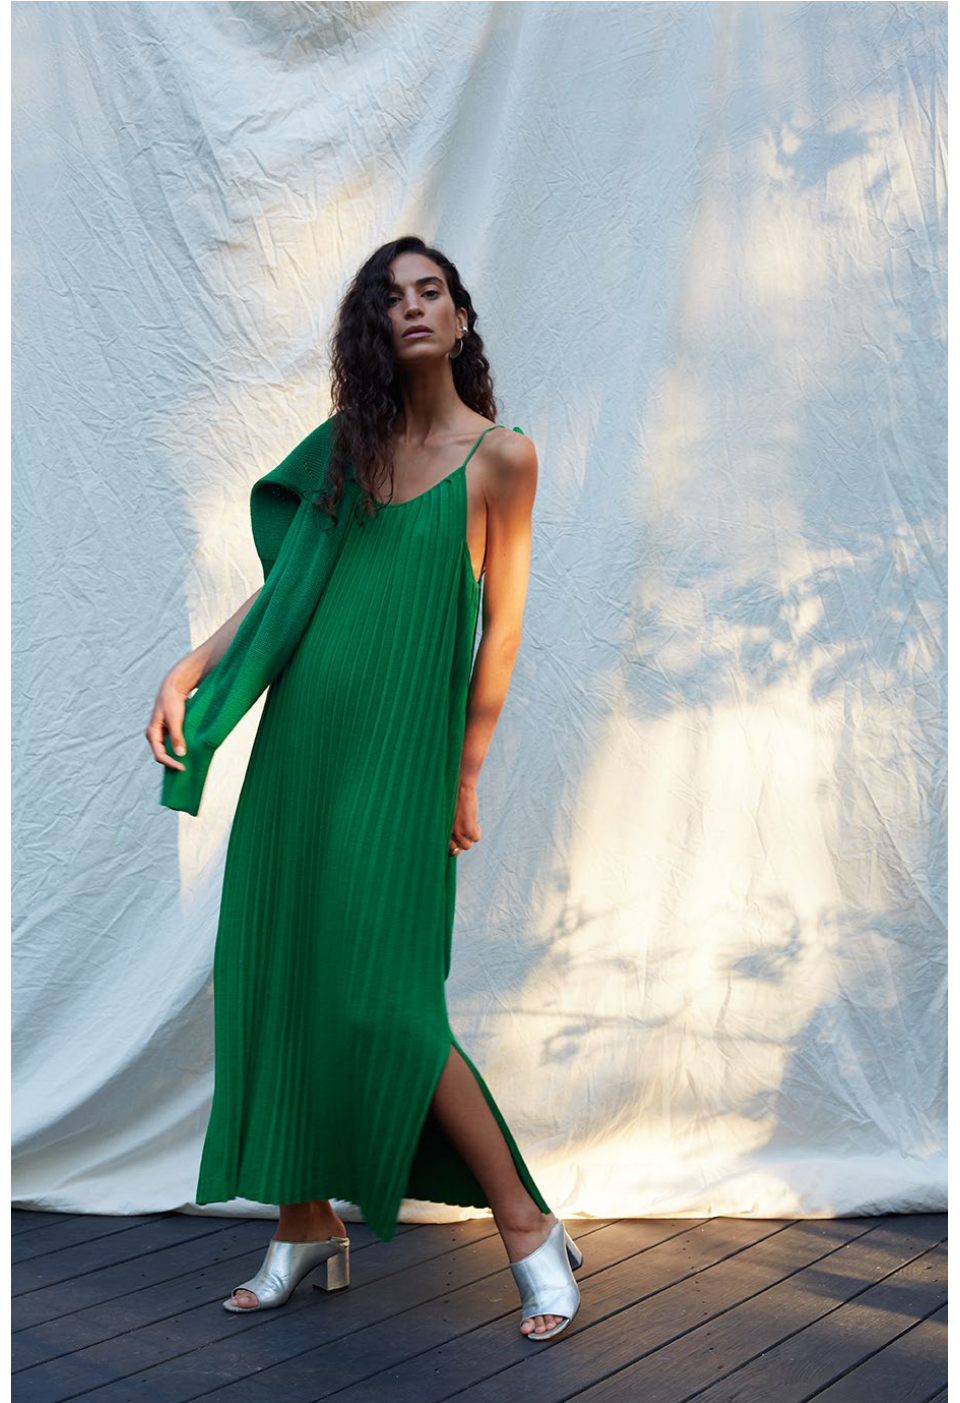

SIMONE DRESS | ESSS23-26 | KELLY GREEN

LAYLA SWEATER | ESSS23-01 | KELLY GREEN (layered on shoulder)