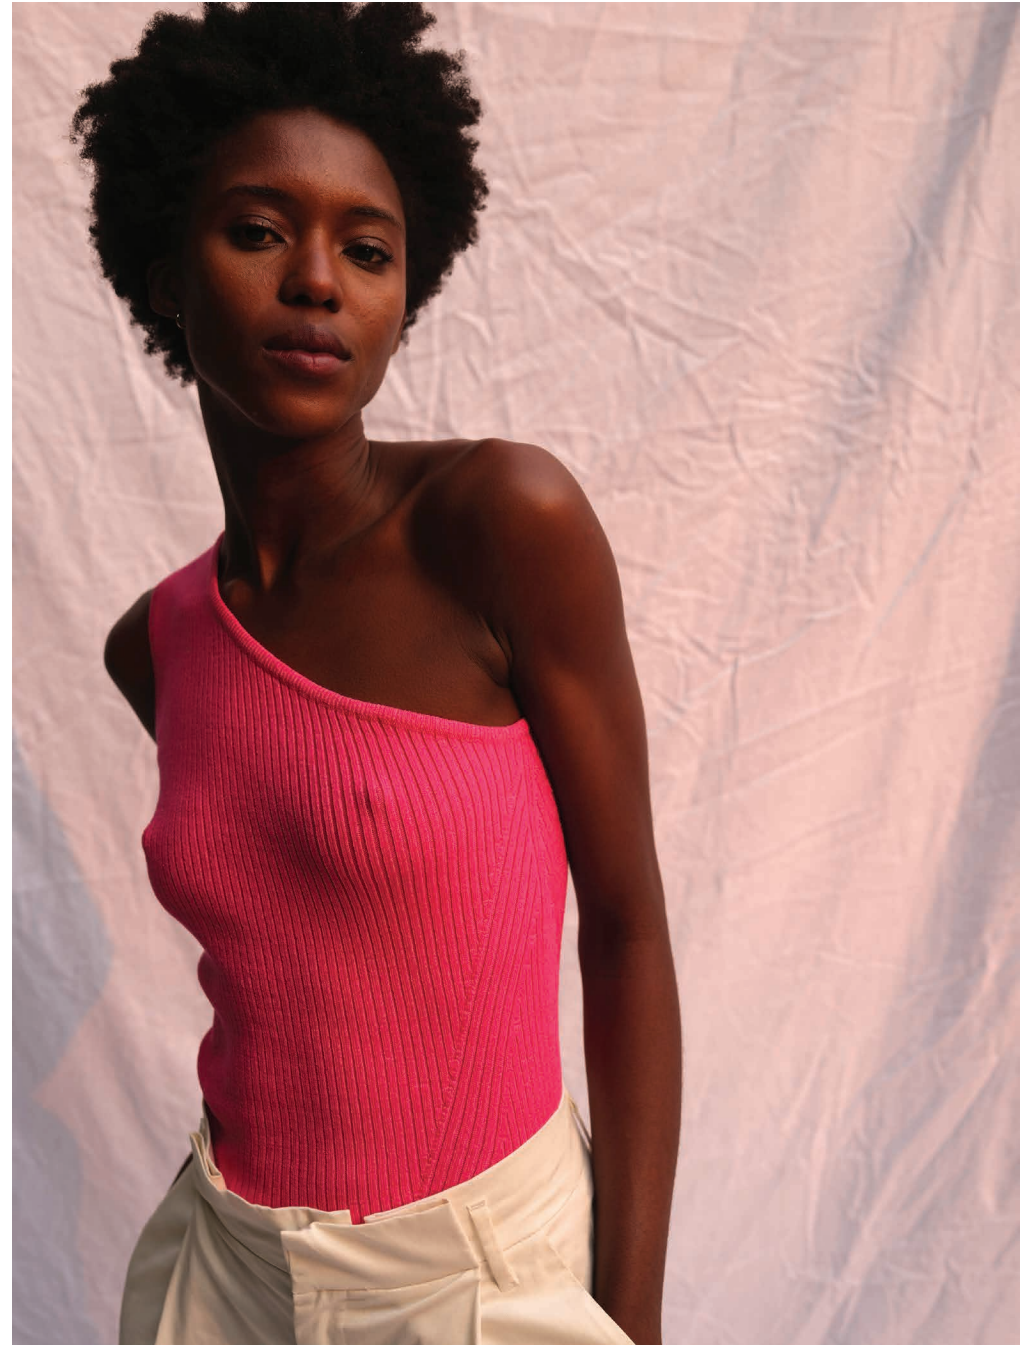

SIMONE DRESS | ESSS21-13 | FUCHSIA