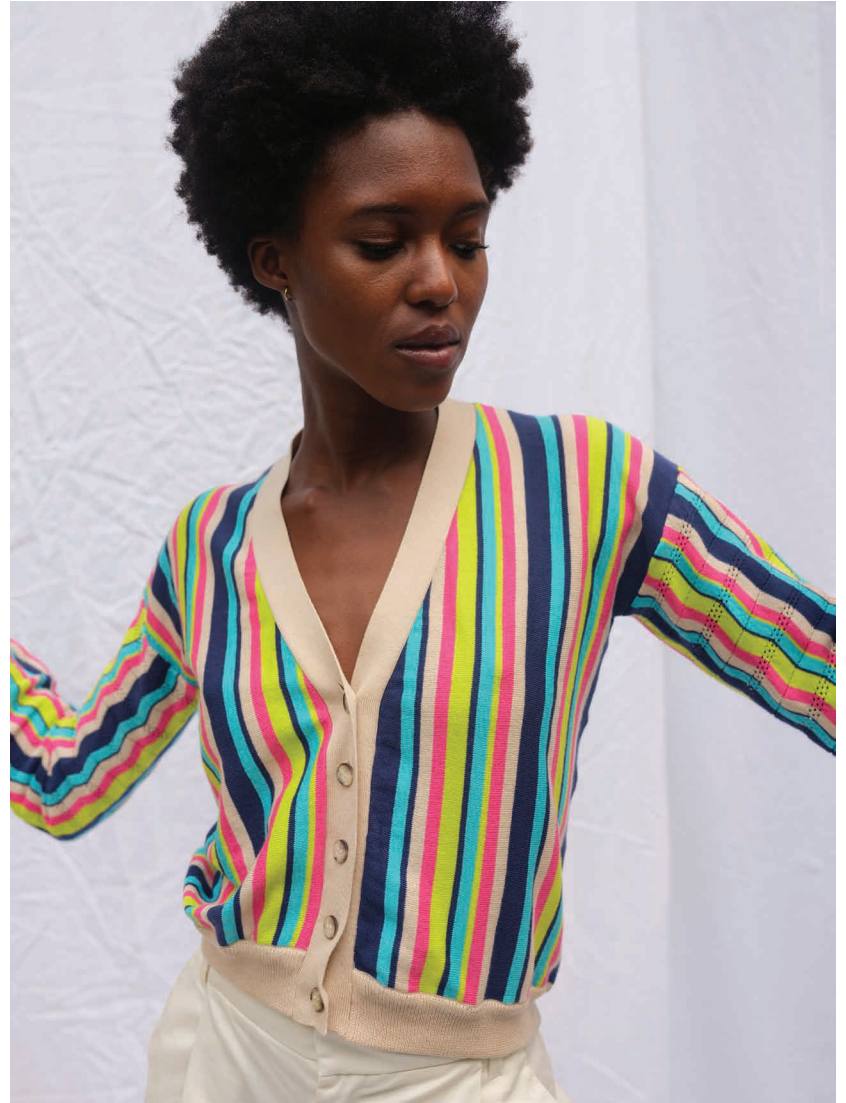

ELEVEN SIX

SPRING / SUMMER 21

PANDORA SWEATER | ESSS21-17 | WHITE  
MALI SKIRT | ESSS21-20 | BONE

LILA TANK | ESSS21-18 | WHITE  
VIOLET SKIRT | ESSS21-12 | NEON LIME

KHLOE CARDI | ESSS21-15 | MULTI COLOR  
MODELS OWN PANT

LAYLA SWEATER | ESSS21-01 | NEON LIME  
MAYA PANT | ESSS21-09 | WHEAT

PIA TANK | ESSS21-12 | WHEAT  
LAYLA SWEATER | ESSS21-01 | WHEAT  
MAYA PANT | ESSS21-09 | WHEAT

ARIA STRIPE SWEATER | ESSS21-05 | IVORY & NAVY STRIPE  
MAYA PANT | ESSS21-09 | NAVY

ISLA CARDI | ESSS21-22 | WHITE  
MALI SKIRT | ESSS21-20 | BONE

BRIE SWEATER | ESSS21-02 | MULTI COLOR  
MODELS OWN PANT

ISLA CARDI | ESSS21-22 | WHEAT  
MAYA PANT | ESSS21-09 | WHEAT

ISABEL TUNIC | ESSS21-14 | MULTI COLOR  
MAYA PANT | ESSS21-09 | NAVY