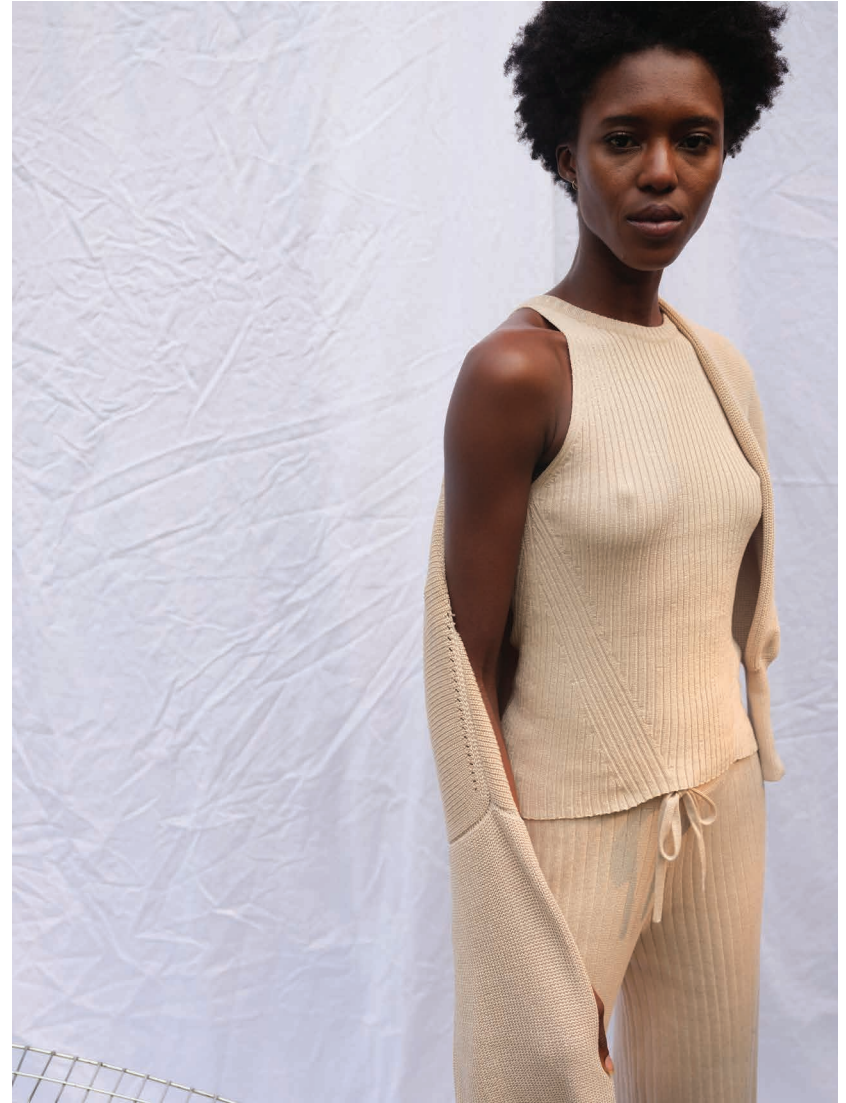

ELEVEN SIX

SPRING / SUMMER 21

PANDORA SWEATER | ESSS21-17 | WHITE  
MALI SKIRT | ESSS21-20 | BONE

LILA TANK | ESSS21-18 | WHITE  
VIOLET SKIRT | ESSS21-12 | NEON LIME

KHLOE CARDI | ESSS21-15 | MULTI COLOR  
MODELS OWN PANT

LAYLA SWEATER | ESSS21-01 | NEON LIME  
MAYA PANT | ESSS21-09 | WHEAT

PIA TANK | ESSS21-12 | WHEAT  
LAYLA SWEATER | ESSS21-01 | WHEAT  
MAYA PANT | ESSS21-09 | WHEAT

ARIA STRIPE SWEATER | ESSS21-05 | IVORY & NAVY STRIPE  
MAYA PANT | ESSS21-09 | NAVY

ISLA CARDI | ESSS21-22 | WHITE  
MALI SKIRT | ESSS21-20 | BONE

BRIE SWEATER | ESSS21-02 | MULTI COLOR  
MODELS OWN PANT

ISLA CARDI | ESSS21-22 | WHEAT  
MAYA PANT | ESSS21-09 | WHEAT

ISABEL TUNIC | ESSS21-14 | MULTI COLOR  
MAYA PANT | ESSS21-09 | NAVY