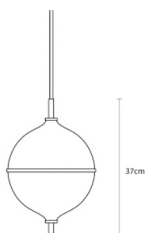

# CIRCLE OF LIFE

---

*All designs are CE  
approved*

Design: Circle of life chandelier  $\varnothing$ 910 mm.  
Socket: G9 (LED not included)  
Dimensions:  $\varnothing$ 910 mm. h: 130 mm.  
Cable length: 4 meters  
Canopy:  $\varnothing$ 140 mm. h: 70 mm.  
IP: 20  
Product ID: RD-COL-91-BR

# ETERNAL MOONLIGHT

---

*All designs are CE  
approved*

Design: Eternal Moonlight Pendant Large  
ø320 mm.

Socket: E27 (LED not included)

Dimensions: ø320 mm.

Cable length: 4 meters

Ceiling plate: ø12 mm. h: 36 mm.

IP: 20

Product ID: RD-EM-LP-BR

Retail price incl. VAT 7.595 SEK

Retail price ex. VAT 6.076 SEK

Design: Eternal Moonlight Pendant  
Medium ø220 mm.

Socket: E27 (LED not included)

Dimensions: ø220 mm.

Cable length: 4 meters

# ETERNAL MOONLIGHT

---

*All designs are CE  
approved*

Design: Eternal Moonlight Wall Small  
Socket: G9 (LED not included)  
Dimensions:  $\varnothing$ 150 mm.  
Cable length: 3000 mm.  
Wall plate:  $\varnothing$ 12 mm.  
IP: 44  
Product ID: RD-EM-W-BR