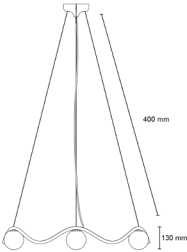

# CIRCLE OF LIFE

---

*All designs are CE  
approved*

Design: Circle of life chandelier  $\varnothing$ 910 mm.  
Socket: G9 (LED not included)  
Dimensions:  $\varnothing$ 910 mm. h: 130 mm.  
Cable length: 4 meters  
Canopy:  $\varnothing$ 140 mm. h: 70 mm.  
IP: 20  
Product ID: RD-COL-91-BR

Retail price incl. VAT      34.795 SEK  
Retail price ex. VAT      27.836 SEK

Design: Circle of life chandelier  $\varnothing$ 650 mm.  
Socket: G9 (LED not included)  
Dimensions:  $\varnothing$ 650 mm.  
Cable length: 4 meters  
Canopy:  $\varnothing$ 140 mm. h: 70 mm.  
IP: 20  
Product ID: RD-COL-65-BR

# ETERNAL MOONLIGHT

---

*All designs are CE  
approved*

Design: Eternal Moonlight Pendant Large  
ø320 mm.

Socket: E27 (LED not included)

Dimensions: ø320 mm.

Cable length: 4 meters

Ceiling plate: ø12 mm. h: 36 mm.

IP: 20

Product ID: RD-EM-LP-BR

Retail price incl. VAT 7.595 SEK

Retail price ex. VAT 6.076 SEK

Design: Eternal Moonlight Pendant  
Medium ø220 mm.

Socket: E27 (LED not included)

Dimensions: ø220 mm.

Cable length: 4 meters