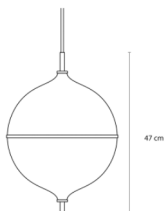

# CIRCLE OF LIFE

---

*All designs are CE  
approved*

Design: Circle of life chandelier  $\varnothing$ 910 mm.  
Socket: G9 (LED not included)  
Dimensions:  $\varnothing$ 910 mm. h: 130 mm.  
Cable length: 4 meters  
Canopy:  $\varnothing$ 140 mm. h: 70 mm.  
IP: 20  
Product ID: RD-COL-91-BR

Retail price incl. VAT      34.795 SEK  
Retail price ex. VAT      27.836 SEK

Design: Circle of life chandelier  $\varnothing$ 650 mm.  
Socket: G9 (LED not included)  
Dimensions:  $\varnothing$ 650 mm.  
Cable length: 4 meters  
Canopy:  $\varnothing$ 140 mm. h: 70 mm.  
IP: 20  
Product ID: RD-COL-65-BR

# ETERNAL MOONLIGHT

---

*All designs are CE  
approved*

Design: Eternal Moonlight Pendant Large  
ø320 mm.

Socket: E27 (LED not included)

Dimensions: ø320 mm.

Cable length: 4 meters

Ceiling plate: ø12 mm. h: 36 mm.

IP: 20

Product ID: RD-EM-LP-BR

Retail price incl. VAT 7.595 SEK

Retail price ex. VAT 6.076 SEK

Design: Eternal Moonlight Pendant  
Medium ø220 mm.

Socket: E27 (LED not included)

Dimensions: ø220 mm.

Cable length: 4 meters