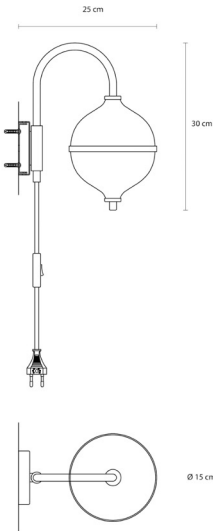

# ETERNAL MOONLIGHT

---

*All designs are CE  
approved*

Design: Eternal Moonlight Pendant Large  
ø320 mm.

Socket: E27 (LED not included)

Dimensions: ø320 mm.

Cable length: 4 meters

Ceiling plate: ø12 mm. h: 36 mm.

IP: 20

Product ID: RD-EM-LP-BR

Retail price incl. VAT 7.595 SEK

Retail price ex. VAT 6.076 SEK

Design: Eternal Moonlight Pendant  
Medium ø220 mm.

Socket: E27 (LED not included)

Dimensions: ø220 mm.

Cable length: 4 meters

Ceiling plate: ø12 mm. h: 36 mm.

IP: 20

Product ID: RD-EM-MP-BR

Retail price incl. VAT 5.995 SEK

Retail price ex. VAT 4.79696 SEK

# ETERNAL MOONLIGHT

---

*All designs are CE  
approved*

Design: Eternal Moonlight Wall Small  
Socket: G9 (LED not included)  
Dimensions:  $\varnothing$ 150 mm.  
Cable length: 3000 mm.  
Wall plate:  $\varnothing$ 12 mm.  
IP: 44  
Product ID: RD-EM-W-BR