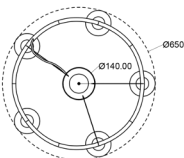

# CIRCLE OF LIFE

---

*All designs are CE  
approved*

Design: Circle of life chandelier  $\varnothing$ 910 mm.  
Socket: G9 (LED not included)  
Dimensions:  $\varnothing$ 910 mm. h: 130 mm.  
Cable length: 4 meters  
Canopy:  $\varnothing$ 140 mm. h: 70 mm.  
IP: 20  
Product ID: RD-COL-91-BR

Retail price incl. VAT      34.795 SEK  
Retail price ex. VAT      27.836 SEK

Design: Circle of life chandelier  $\varnothing$ 650 mm.  
Socket: G9 (LED not included)  
Dimensions:  $\varnothing$ 650 mm.  
Cable length: 4 meters  
Canopy:  $\varnothing$ 140 mm. h: 70 mm.  
IP: 20  
Product ID: RD-COL-65-BR

# ETERNAL MOONLIGHT

---

*All designs are CE  
approved*

Design: Eternal Moonlight Pendant Large  
ø320 mm.

Socket: E27 (LED not included)

Dimensions: ø320 mm.

Cable length: 4 meters

Ceiling plate: ø12 mm. h: 36 mm.

IP: 20

Product ID: RD-EM-LP-BR

Retail price incl. VAT 7.595 SEK

Retail price ex. VAT 6.076 SEK

Design: Eternal Moonlight Pendant  
Medium ø220 mm.

Socket: E27 (LED not included)

Dimensions: ø220 mm.

Cable length: 4 meters