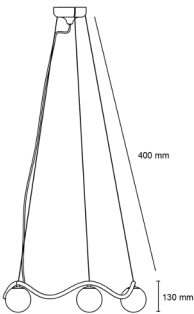

# CIRCLE OF LIFE

---

*All designs are CE  
approved*

Design: Circle of life chandelier  $\varnothing$ 910 mm.  
Socket: G9 (LED not included)  
Dimensions:  $\varnothing$ 910 mm. h: 130 mm.  
Cable length: 4 meters  
Canopy:  $\varnothing$ 140 mm. h: 70 mm.  
IP: 20  
Product ID: RD-COL-91-BR

Retail price incl. VAT      34.795 SEK  
Retail price ex. VAT      27.836 SEK

Design: Circle of life chandelier  $\varnothing$ 650 mm.  
Socket: G9 (LED not included)  
Dimensions:  $\varnothing$ 650 mm.  
Cable length: 4 meters  
Canopy:  $\varnothing$ 140 mm. h: 70 mm.  
IP: 20  
Product ID: RD-COL-65-BR

# ETERNAL MOONLIGHT

---

*All designs are CE  
approved*

Design: Eternal Moonlight Pendant Large  
ø320 mm.

Socket: E27 (LED not included)

Dimensions: ø320 mm.

Cable length: 4 meters

Ceiling plate: ø12 mm. h: 36 mm.

IP: 20

Product ID: RD-EM-LP-BR

Retail price incl. VAT 7.595 SEK

Retail price ex. VAT 6.076 SEK

Design: Eternal Moonlight Pendant  
Medium ø220 mm.

Socket: E27 (LED not included)

Dimensions: ø220 mm.

Cable length: 4 meters