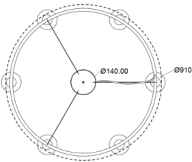

# CIRCLE OF LIFE

---

*All designs are CE  
approved*

Design: Circle of life chandelier  $\varnothing$ 910 mm.  
Socket: G9 (LED not included)  
Dimensions:  $\varnothing$ 910 mm. h: 130 mm.  
Cable length: 4 meters  
Canopy:  $\varnothing$ 140 mm. h: 70 mm.  
IP: 20  
Product ID: RD-COL-91-BR

Retail price incl. VAT      34.795 SEK  
Retail price ex. VAT      27.836 SEK

Design: Circle of life chandelier  $\varnothing$ 650 mm.  
Socket: G9 (LED not included)  
Dimensions:  $\varnothing$ 650 mm.  
Cable length: 4 meters  
Canopy:  $\varnothing$ 140 mm. h: 70 mm.  
IP: 20  
Product ID: RD-COL-65-BR

# ETERNAL MOONLIGHT

---

*All designs are CE  
approved*

Design: Eternal Moonlight Pendant Large  
ø320 mm.

Socket: E27 (LED not included)

Dimensions: ø320 mm.

Cable length: 4 meters

Ceiling plate: ø12 mm. h: 36 mm.