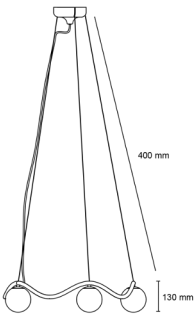

# CIRCLE OF LIFE

---

*All designs are CE  
approved*

Design: Circle of life chandelier ø910 mm.  
Socket: G9 (LED not included)  
Dimensions: ø910 mm. h: 130 mm.  
Cable length: 4 meters  
Canopy: ø140 mm. h: 70 mm.  
IP: 20  
Product ID: RD-COL-91-BR

Retail price incl. VAT      2.955 EUR  
Retail price ex. VAT      2.285 EUR

Design: Circle of life chandelier ø650 mm.  
Socket: G9 (LED not included)  
Dimensions: ø650 mm.  
Cable length: 4 meters  
Canopy: ø140 mm. h: 70 mm.  
IP: 20  
Product ID: RD-COL-65-BR

# ETERNAL MOONLIGHT

---

*All designs are CE  
approved*

Design: Eternal Moonlight Pendant Large  
ø320 mm.

Socket: E27 (LED not included)

Dimensions: ø320 mm.

Cable length: 4 meters

Ceiling plate: ø12 mm. h: 36 mm.

IP: 20

Product ID: RD-EM-LP-BR

Retail price incl. VAT      645 EUR

Retail price ex. VAT      516 EUR

Design: Eternal Moonlight Pendant  
Medium ø220 mm.

Socket: E27 (LED not included)

Dimensions: ø220 mm.

Cable length: 4 meters