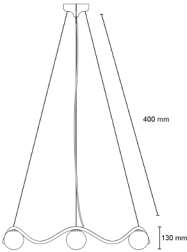

# CIRCLE OF LIFE

---

*All designs are CE  
approved*

Design: Circle of life chandelier ø910 mm.  
Socket: G9 (LED not included)  
Dimensions: ø910 mm. h: 130 mm.  
Cable length: 4 meters  
Canopy: ø140 mm. h: 70 mm.  
IP: 20  
Product ID: RD-COL-91-BR

Retail price incl. VAT      2.955 EUR  
Retail price ex. VAT      2.285 EUR

Design: Circle of life chandelier ø650 mm.  
Socket: G9 (LED not included)  
Dimensions: ø650 mm.  
Cable length: 4 meters  
Canopy: ø140 mm. h: 70 mm.  
IP: 20  
Product ID: RD-COL-65-BR

# ETERNAL MOONLIGHT

---

*All designs are CE  
approved*

Design: Eternal Moonlight Pendant Large  
ø320 mm.

Socket: E27 (LED not included)

Dimensions: ø320 mm.

Cable length: 4 meters

Ceiling plate: ø12 mm. h: 36 mm.

IP: 20

Product ID: RD-EM-LP-BR

Retail price incl. VAT      645 EUR

Retail price ex. VAT      516 EUR

Design: Eternal Moonlight Pendant  
Medium ø220 mm.

Socket: E27 (LED not included)

Dimensions: ø220 mm.

Cable length: 4 meters