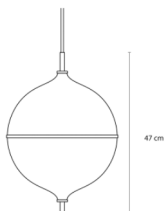

# CIRCLE OF LIFE

---

*All designs are CE  
approved*

Design: Circle of life chandelier ø910 mm.  
Socket: G9 (LED not included)  
Dimensions: ø910 mm. h: 130 mm.  
Cable length: 4 meters  
Canopy: ø140 mm. h: 70 mm.  
IP: 20  
Product ID: RD-COL-91-BR

Retail price incl. VAT      2.955 EUR  
Retail price ex. VAT      2.285 EUR

Design: Circle of life chandelier ø650 mm.  
Socket: G9 (LED not included)  
Dimensions: ø650 mm.  
Cable length: 4 meters  
Canopy: ø140 mm. h: 70 mm.  
IP: 20  
Product ID: RD-COL-65-BR

# ETERNAL MOONLIGHT

---

*All designs are CE  
approved*

Design: Eternal Moonlight Pendant Large  
ø320 mm.

Socket: E27 (LED not included)

Dimensions: ø320 mm.

Cable length: 4 meters

Ceiling plate: ø12 mm. h: 36 mm.

IP: 20

Product ID: RD-EM-LP-BR

Retail price incl. VAT      645 EUR

Retail price ex. VAT      516 EUR

Design: Eternal Moonlight Pendant  
Medium ø220 mm.

Socket: E27 (LED not included)

Dimensions: ø220 mm.

Cable length: 4 meters