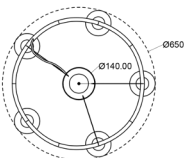

# CIRCLE OF LIFE

---

*All designs are CE  
approved*

Design: Circle of life chandelier ø910 mm.  
Socket: G9 (LED not included)  
Dimensions: ø910 mm. h: 130 mm.  
Cable length: 4 meters  
Canopy: ø140 mm. h: 70 mm.  
IP: 20  
Product ID: RD-COL-91-BR

Retail price incl. VAT      2.955 EUR  
Retail price ex. VAT      2.285 EUR

Design: Circle of life chandelier ø650 mm.  
Socket: G9 (LED not included)  
Dimensions: ø650 mm.  
Cable length: 4 meters  
Canopy: ø140 mm. h: 70 mm.  
IP: 20  
Product ID: RD-COL-65-BR

# ETERNAL MOONLIGHT

---

*All designs are CE  
approved*

Design: Eternal Moonlight Pendant Large  
ø320 mm.

Socket: E27 (LED not included)

Dimensions: ø320 mm.

Cable length: 4 meters

Ceiling plate: ø12 mm. h: 36 mm.

IP: 20

Product ID: RD-EM-LP-BR

Retail price incl. VAT      645 EUR

Retail price ex. VAT      516 EUR

Design: Eternal Moonlight Pendant  
Medium ø220 mm.

Socket: E27 (LED not included)

Dimensions: ø220 mm.

Cable length: 4 meters