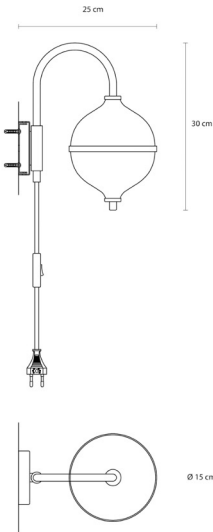

# ETERNAL MOONLIGHT

---

*All designs are CE  
approved*

Design: Eternal Moonlight Pendant Large  
ø320 mm.

Socket: E27 (LED not included)

Dimensions: ø320 mm.

Cable length: 4 meters

Ceiling plate: ø12 mm. h: 36 mm.

IP: 20

Product ID: RD-EM-LP-BR

Retail price incl. VAT      645 EUR

Retail price ex. VAT      516 EUR

Design: Eternal Moonlight Pendant  
Medium ø220 mm.

Socket: E27 (LED not included)

Dimensions: ø220 mm.

Cable length: 4 meters

Ceiling plate: ø12 mm. h: 36 mm.

IP: 20

Product ID: RD-EM-MP-BR

Retail price incl. VAT      510 EUR

Retail price ex. VAT      408 EUR

# ETERNAL MOONLIGHT

---

*All designs are CE  
approved*

Design: Eternal Moonlight Wall Small  
Socket: G9 (LED not included)

Dimensions: ø150 mm.

Cable length: 3000 mm.

Wall plate: ø12 mm.

IP: 44