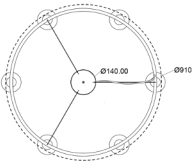

# CIRCLE OF LIFE

---

*All designs are CE  
approved*

Design: Circle of life chandelier ø910 mm.  
Socket: G9 (LED not included)  
Dimensions: ø910 mm. h: 130 mm.  
Cable length: 4 meters  
Canopy: ø140 mm. h: 70 mm.  
IP: 20  
Product ID: RD-COL-91-BR

Retail price incl. VAT      2.955 EUR  
Retail price ex. VAT      2.285 EUR

Design: Circle of life chandelier ø650 mm.  
Socket: G9 (LED not included)  
Dimensions: ø650 mm.  
Cable length: 4 meters  
Canopy: ø140 mm. h: 70 mm.  
IP: 20  
Product ID: RD-COL-65-BR

# ETERNAL MOONLIGHT

---

*All designs are CE  
approved*

Design: Eternal Moonlight Pendant Large  
ø320 mm.

Socket: E27 (LED not included)

Dimensions: ø320 mm.

Cable length: 4 meters

Ceiling plate: ø12 mm. h: 36 mm.

IP: 20

Product ID: RD-EM-LP-BR

Retail price incl. VAT      645 EUR

Retail price ex. VAT      516 EUR

Design: Eternal Moonlight Pendant  
Medium ø220 mm.

Socket: E27 (LED not included)

Dimensions: ø220 mm.

Cable length: 4 meters