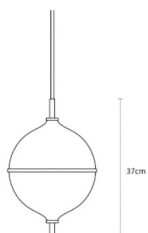

# CIRCLE OF LIFE

---

*All designs are CE  
approved*

Design: Circle of life chandelier ø910 mm.  
Socket: G9 (LED not included)  
Dimensions: ø910 mm. h: 130 mm.  
Cable length: 4 meters  
Canopy: ø140 mm. h: 70 mm.  
IP: 20  
Product ID: RD-COL-91-BR

# ETERNAL MOONLIGHT

---

*All designs are CE  
approved*

Design: Eternal Moonlight Pendant Large  
ø320 mm.

Socket: E27 (LED not included)

Dimensions: ø320 mm.

Cable length: 4 meters

Ceiling plate: ø12 mm. h: 36 mm.

IP: 20

Product ID: RD-EM-LP-BR

Retail price incl. VAT      645 EUR

Retail price ex. VAT      516 EUR

Design: Eternal Moonlight Pendant  
Medium ø220 mm.

Socket: E27 (LED not included)

Dimensions: ø220 mm.

Cable length: 4 meters

# ETERNAL MOONLIGHT

---

*All designs are CE  
approved*

Design: Eternal Moonlight Wall Small  
Socket: G9 (LED not included)

Dimensions: ø150 mm.

Cable length: 3000 mm.

Wall plate: ø12 mm.

IP: 44