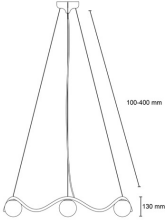

REBELLO DECOR

Prisliste gældende i Danmark
fra 1. juni 2023

CIRCLE OF LIFE

All designs are CE approved

Design: Circle of life chandelier ø910 mm.
Socket: G9 (LED not included)
Dimensions: ø910 mm. h: 130 mm.
Cable length: 4 meters
Ceiling plate: ø140 mm. h: 70 mm.
IP: 20
Product ID: RD-COL-91-BR

Retail price incl. VAT 21.995 DKK /
Retail price ex. VAT 17.596 DKK

Design: Circle of life chandelier ø650 mm.
Socket: G9 (LED not included)
Dimensions: ø650 mm.
Cable length: 4 meters
Ceiling plate: ø140 mm. h: 70 mm.
IP: 20
Product ID: RD-COL-65-BR

Cable length: 4 meters

Ceiling plate: \varnothing 80 mm. h: 36 mm.

IP: 20

Product ID: RD-EM-LP-BR

Retail price incl. VAT 4.795 DKK

Retail price ex. VAT 3.836 DKK

Design: Eternal Moonlight Pendant Medium \varnothing 220 mm.

Socket: E27 (LED not included)

Dimensions: \varnothing 220 mm.

Cable length: 4 meters

Ceiling plate: \varnothing 80 mm. h: 36 mm.

IP: 20

Product ID: RD-EM-MP-BR

Retail price incl. VAT 3.795 DKK

Retail price ex. VAT 3.036 DKK