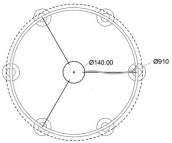

REBELLO DECOR

Prisliste gældende i Danmark
fra 1. juni 2023

CIRCLE OF LIFE

All designs are CE approved

Design: Circle of life chandelier ø910 mm.
Socket: G9 (LED not included)
Dimensions: ø910 mm. h: 130 mm.
Cable length: 4 meters
Ceiling plate: ø140 mm. h: 70 mm.
IP: 20
Product ID: RD-COL-91-BR

Retail price incl. VAT 21.995 DKK /
Retail price ex. VAT 17.596 DKK

Design: Circle of life chandelier ø650 mm.
Socket: G9 (LED not included)
Dimensions: ø650 mm.
Cable length: 4 meters
Ceiling plate: ø140 mm. h: 70 mm.
IP: 20
Product ID: RD-COL-65-BR

Socket: E27 (LED not included)

Dimensions: \varnothing 220 mm.

Cable length: 4 meters

Ceiling plate: \varnothing 80 mm. h: 36 mm.

IP: 20

Product ID: RD-EM-MP-BR

Retail price incl. VAT 3.795 DKK

Retail price ex. VAT 3.036 DKK