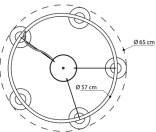

REBELLO DECOR

Prisliste gældende i Danmark
fra 1. juni 2023

CIRCLE OF LIFE

All designs are CE approved

Design: Circle of life chandelier ø910 mm.
Socket: G9 (LED not included)
Dimensions: ø910 mm. h: 130 mm.
Cable length: 4 meters
Ceiling plate: ø140 mm. h: 70 mm.
IP: 20
Product ID: RD-COL-91-BR

Retail price incl. VAT 21.995 DKK /
Retail price ex. VAT 17.596 DKK

Design: Circle of life chandelier ø650 mm.
Socket: G9 (LED not included)
Dimensions: ø650 mm.
Cable length: 4 meters
Ceiling plate: ø140 mm. h: 70 mm.
IP: 20
Product ID: RD-COL-65-BR

Socket: E27 (LED not included)

Dimensions: \varnothing 220 mm.

Cable length: 4 meters

Ceiling plate: \varnothing 80 mm. h: 36 mm.

IP: 20

Product ID: RD-EM-MP-BR

Retail price incl. VAT 3.795 DKK

Retail price ex. VAT 3.036 DKK

ETERNAL MOONLIGHT

All designs are CE approved

Design: Eternal Moonlight Wall Small

Socket: G9 (LED not included)

Dimensions: ø150 mm.

Cable length: 3000 mm.

Ceiling plate: ø95 mm.

IP: 44