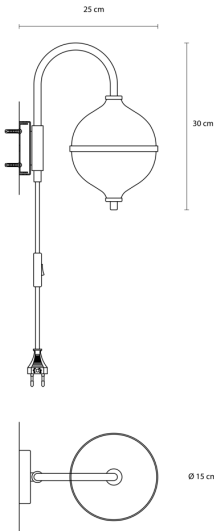

REBELLO DECOR

Prisliste gældende i Danmark
fra 1. juni 2023

CIRCLE OF LIFE

All designs are CE approved

Design: Circle of life chandelier ø910 mm.
Socket: G9 (LED not included)
Dimensions: ø910 mm. h: 130 mm.
Cable length: 4 meters
Ceiling plate: ø140 mm. h: 70 mm.
IP: 20
Product ID: RD-COL-91-BR

Cable length: 4 meters

Ceiling plate: \varnothing 80 mm. h: 36 mm.

IP: 20

Product ID: RD-EM-LP-BR

Retail price incl. VAT 4.795 DKK

Retail price ex. VAT 3.836 DKK

Design: Eternal Moonlight Pendant Medium \varnothing 220 mm.

Socket: E27 (LED not included)

Dimensions: \varnothing 220 mm.

Cable length: 4 meters

Ceiling plate: \varnothing 80 mm. h: 36 mm.

IP: 20

Product ID: RD-EM-MP-BR

Retail price incl. VAT 3.795 DKK

Retail price ex. VAT 3.036 DKK

ETERNAL MOONLIGHT

All designs are CE approved

Design: Eternal Moonlight Wall Small

Socket: G9 (LED not included)

Dimensions: ø150 mm.

Cable length: 3000 mm.

Ceiling plate: ø95 mm.

IP: 44