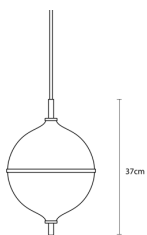

REBELLO DECOR

Prisliste gældende i Danmark
fra 1. juni 2023

CIRCLE OF LIFE

All designs are CE approved

Design: Circle of life chandelier ø910 mm.
Socket: G9 (LED not included)
Dimensions: ø910 mm. h: 130 mm.
Cable length: 4 meters
Ceiling plate: ø140 mm. h: 70 mm.
IP: 20
Product ID: RD-COL-91-BR

Cable length: 4 meters

Ceiling plate: \varnothing 80 mm. h: 36 mm.

IP: 20

Product ID: RD-EM-LP-BR

Retail price incl. VAT 4.795 DKK

Retail price ex. VAT 3.836 DKK

Design: Eternal Moonlight Pendant Medium \varnothing 220 mm.

Socket: E27 (LED not included)

Dimensions: \varnothing 220 mm.

Cable length: 4 meters

Ceiling plate: \varnothing 80 mm. h: 36 mm.

IP: 20

Product ID: RD-EM-MP-BR

Retail price incl. VAT 3.795 DKK

Retail price ex. VAT 3.036 DKK

ETERNAL MOONLIGHT

All designs are CE approved

Design: Eternal Moonlight Wall Small

Socket: G9 (LED not included)

Dimensions: ø150 mm.

Cable length: 3000 mm.

Ceiling plate: ø95 mm.

IP: 44