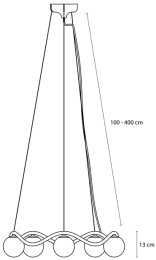

REBELLO DECOR

Prisliste gældende i Danmark
fra 1. juni 2023

CIRCLE OF LIFE

All designs are CE approved

Design: Circle of life chandelier ø910 mm.
Socket: G9 (LED not included)
Dimensions: ø910 mm. h: 130 mm.
Cable length: 4 meters
Ceiling plate: ø140 mm. h: 70 mm.
IP: 20
Product ID: RD-COL-91-BR

Retail price incl. VAT 21.995 DKK /
Retail price ex. VAT 17.596 DKK

Design: Circle of life chandelier ø650 mm.
Socket: G9 (LED not included)
Dimensions: ø650 mm.
Cable length: 4 meters
Ceiling plate: ø140 mm. h: 70 mm.
IP: 20
Product ID: RD-COL-65-BR

Cable length: 4 meters

Ceiling plate: \varnothing 80 mm. h: 36 mm.

IP: 20

Product ID: RD-EM-LP-BR

Retail price incl. VAT 4.795 DKK

Retail price ex. VAT 3.836 DKK

Design: Eternal Moonlight Pendant Medium \varnothing 220 mm.

Socket: E27 (LED not included)

Dimensions: \varnothing 220 mm.

Cable length: 4 meters

Ceiling plate: \varnothing 80 mm. h: 36 mm.

IP: 20

Product ID: RD-EM-MP-BR

Retail price incl. VAT 3.795 DKK

Retail price ex. VAT 3.036 DKK