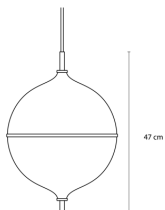

ETERNAL MOONLIGHT

All designs are CE approved

Design: Eternal Moonlight Pendant Large $\varnothing$ 320 mm.

Socket: E27 (LED not included)

Dimensions: $\varnothing$ 320 mm.

Cable length: 4 meters

Ceiling plate: $\varnothing$ 80 mm. h: 36 mm.

IP: 20

Product ID: RD-EM-LP-BR