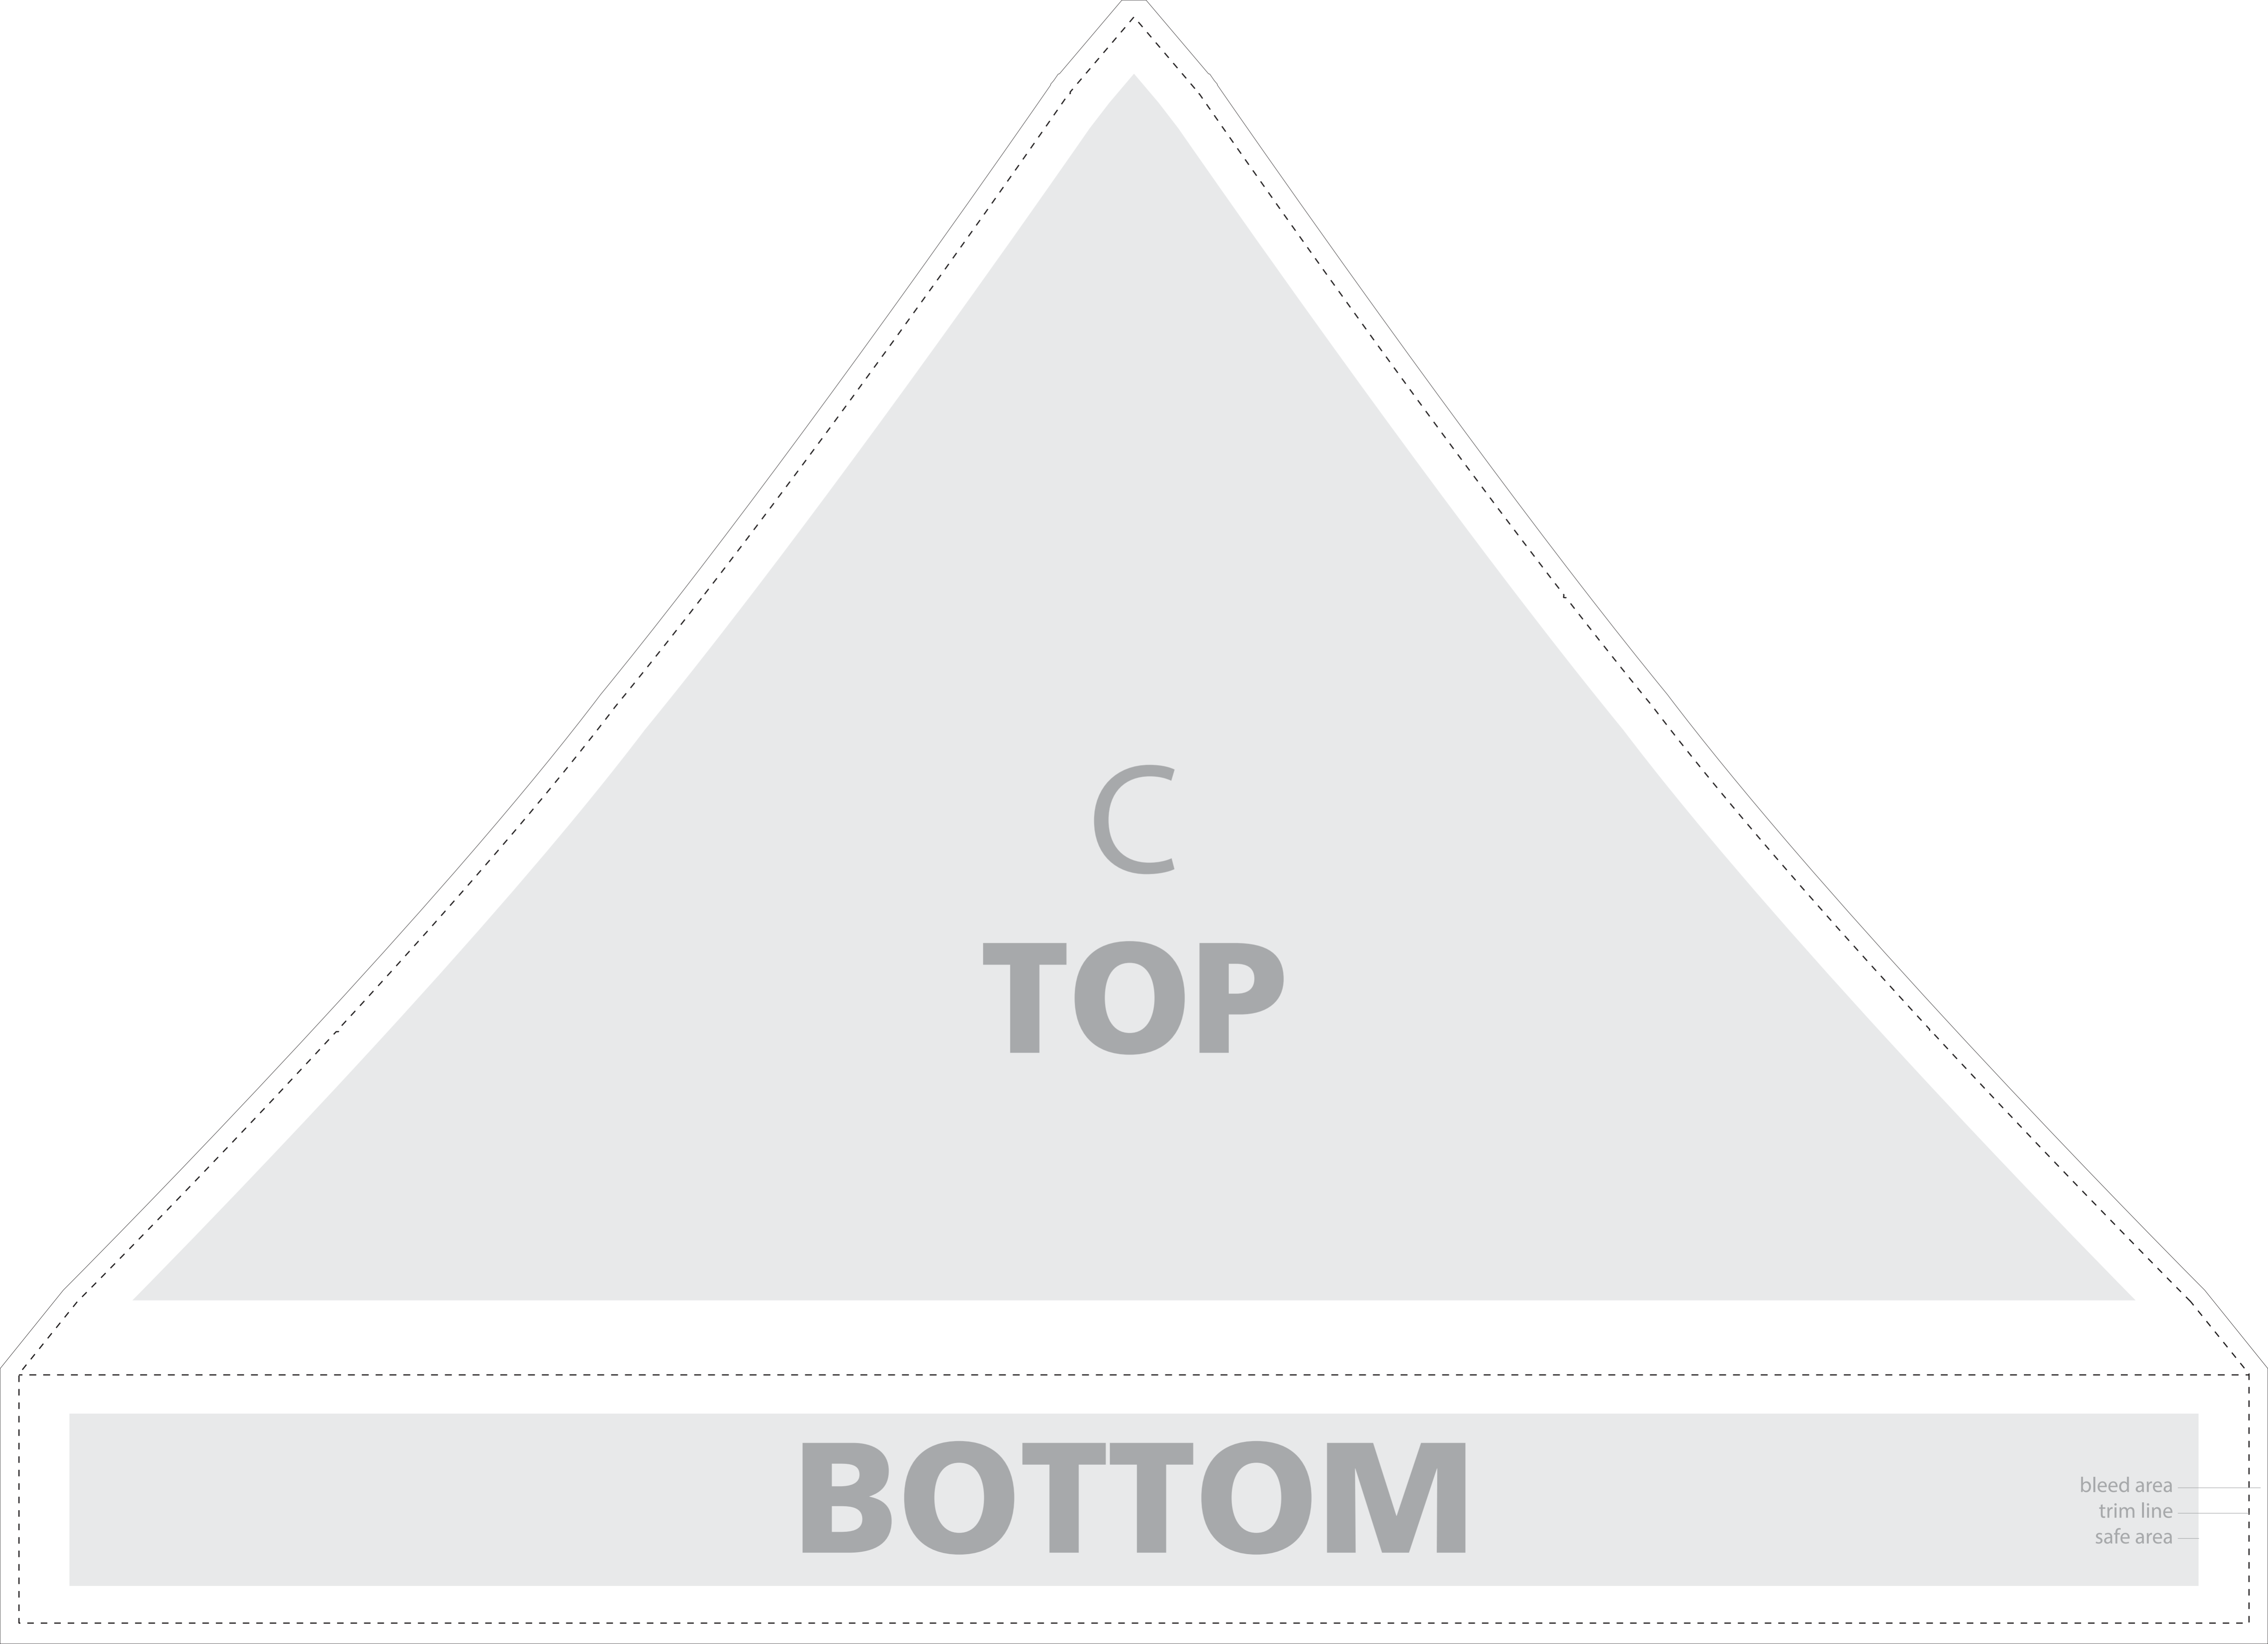

**Outdoor Graphic:  
10' Zoom Tent - Canopy**

TEMPLATE IS @ 1/4 SIZE  
Total Graphic Size (Qty 4):  
Total Graphic Area: 120.375"w x 87.25"h  
Total Visual Area: 118.375"w x 85.25"h

Top:  
Total Graphic Area: 120.375"w x 73"h  
Total Visual Area: 118.375"w x 72"h

Bottom:  
Total Graphic Area: 120.375"w x 14.25"h  
Total Visual Area: 118.375"w x 13.25"h

Please be sure to include a 1" bleed around the perimeter. DO NOT design any critical elements (text, logos, etc.) within 2" of the edge. Please see gray area on template for safe zone.

Graphic will be finished as seen above. Edges will be hemmed together to form tent graphic.

A  
TOP

BOTTOM

bleed area  
trim line  
safe area

**B  
TOP**

**BOTTOM**

bleed area  
trim line  
safe area

C  
TOP

BOTTOM

bleed area  
trim line  
safe area

D  
**TOP**

**BOTTOM**

bleed area  
trim line  
safe area