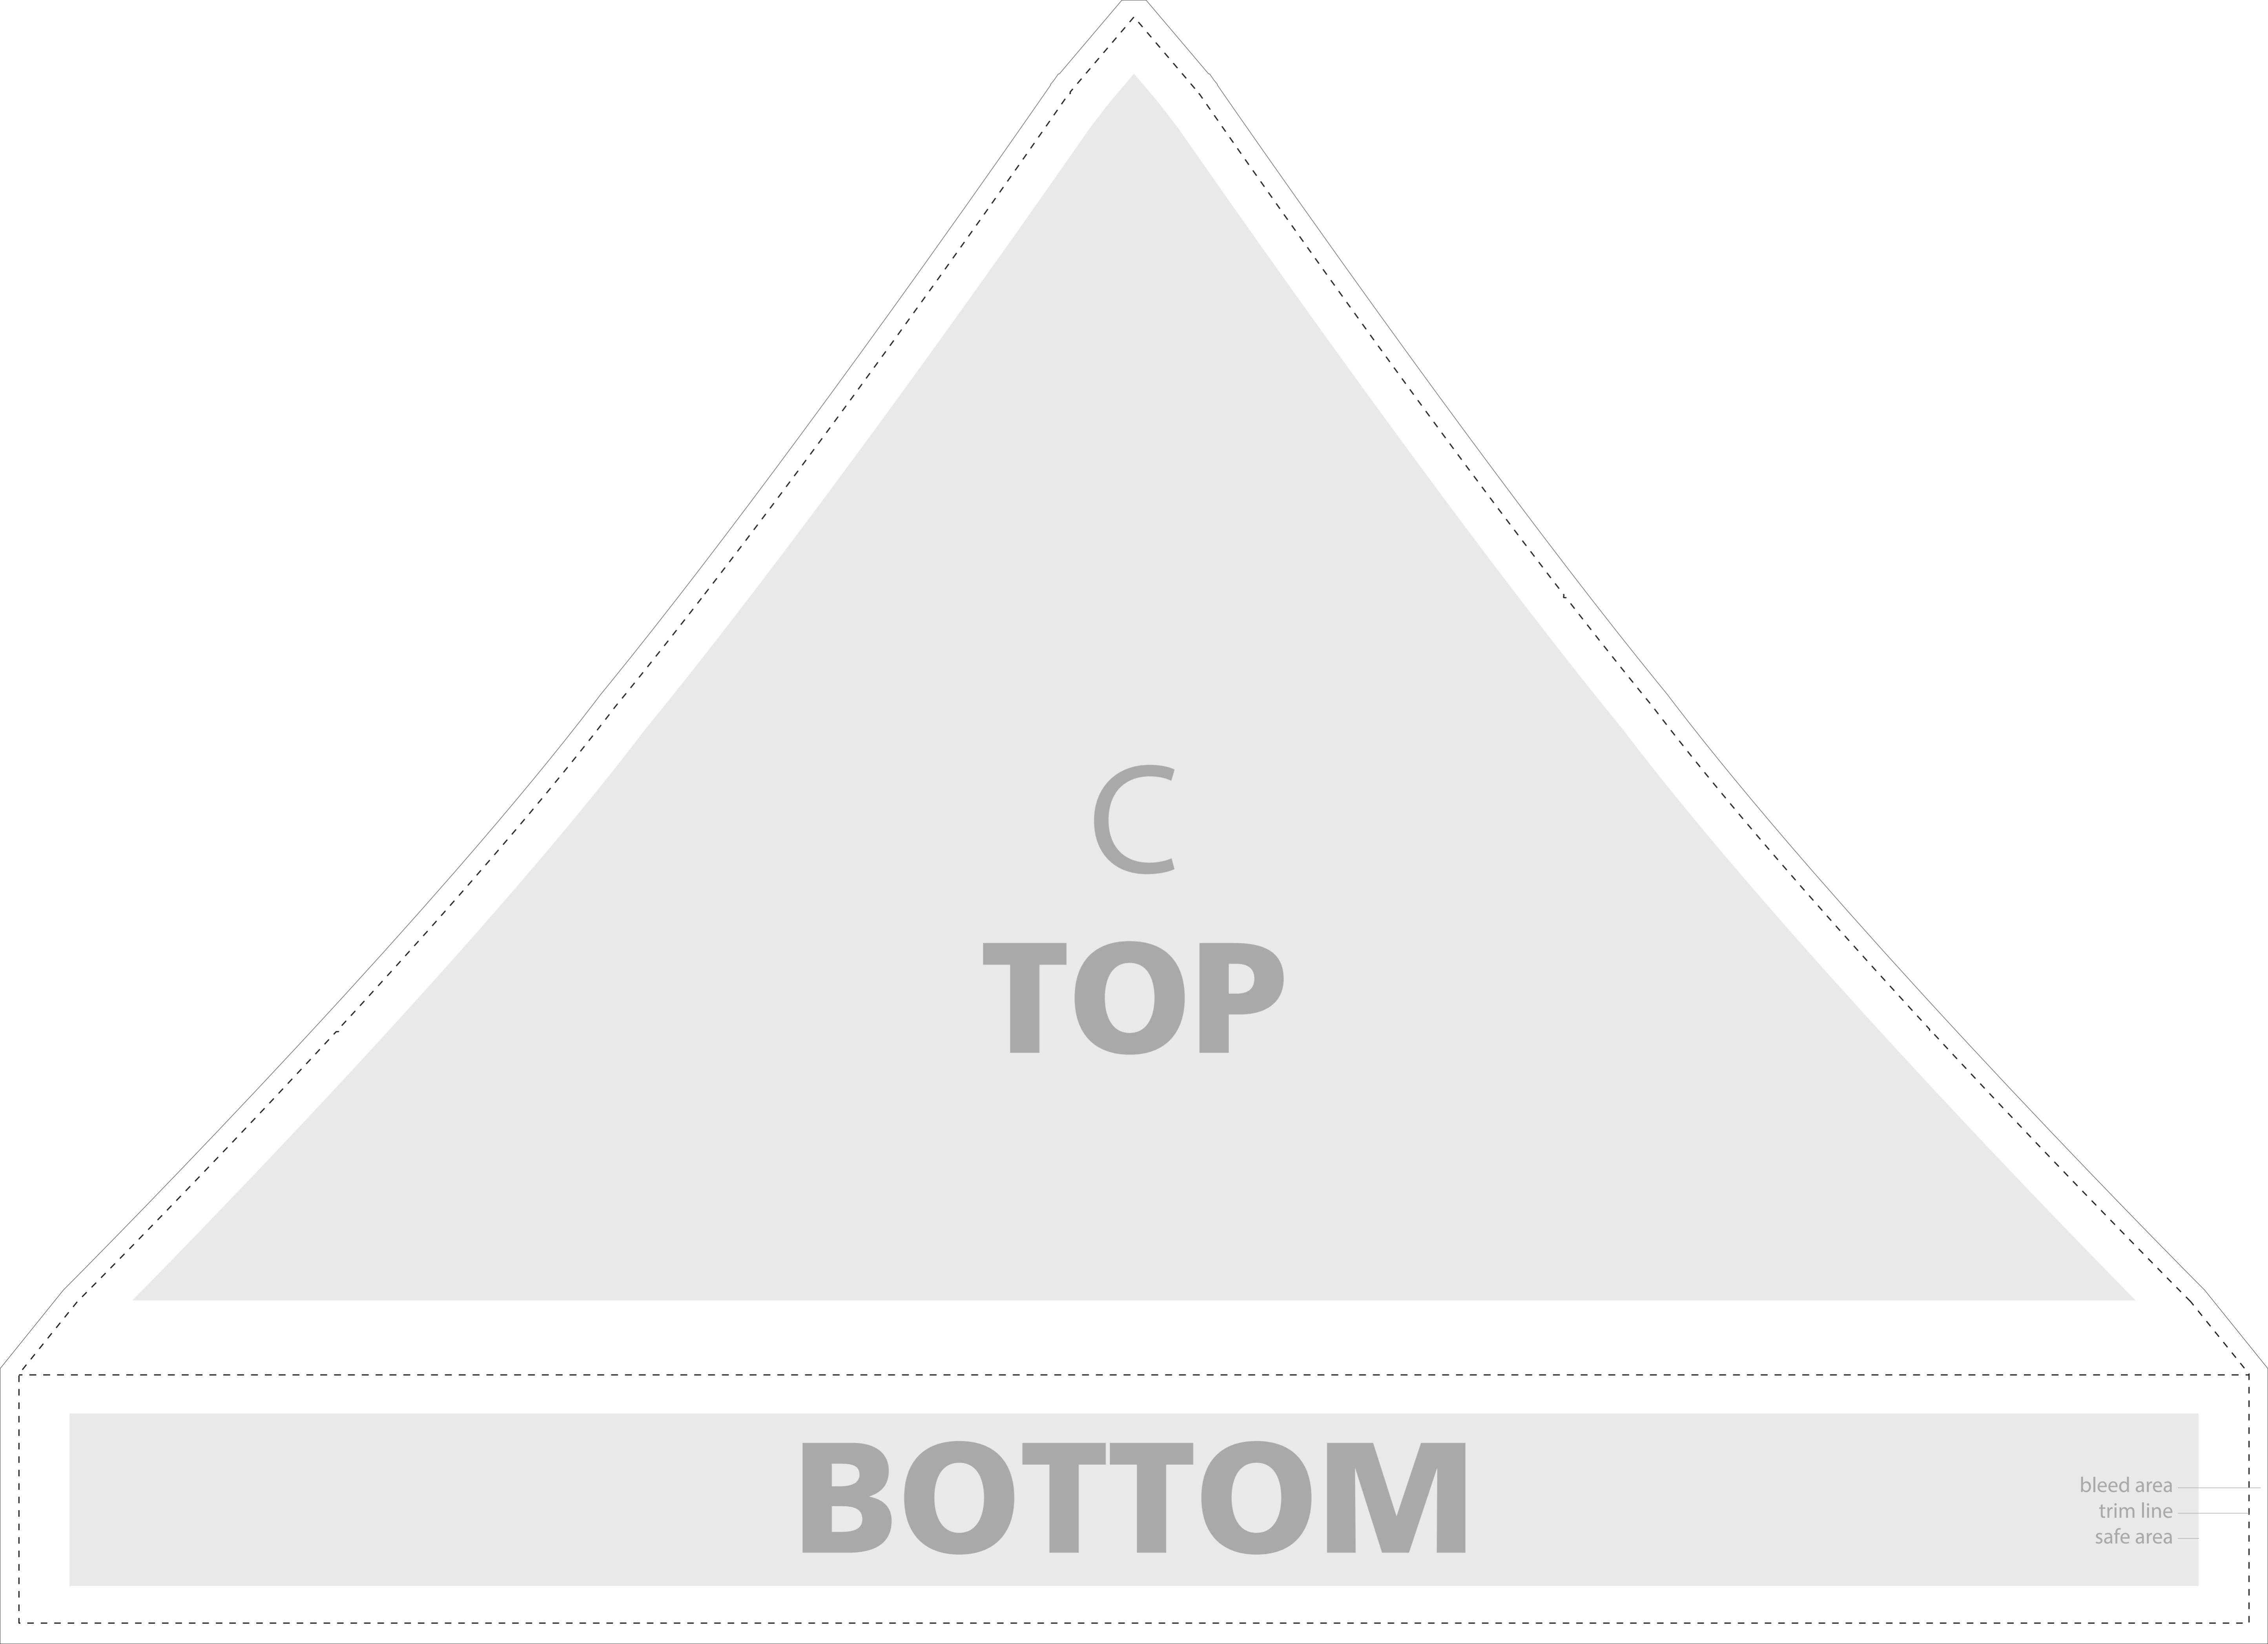

**Outdoor Graphic:
10' Zoom Tent - Canopy**

TEMPLATE IS @ 1/4 SIZE
Total Graphic Size (Qty 4):
Total Graphic Area: 120.375"w x 87.25"h
Total Visual Area: 118.375"w x 85.25"h

Top:
Total Graphic Area: 120.375"w x 73"h
Total Visual Area: 118.375"w x 72"h

Bottom:
Total Graphic Area: 120.375"w x 14.25"h
Total Visual Area: 118.375"w x 13.25"h

Please be sure to include a 1" bleed around the perimeter. DO NOT design any critical elements (text, logos, etc.) within 2" of the edge. Please see gray area on template for safe zone.

Graphic will be finished as seen above. Edges will be hemmed together to form tent graphic.

A
TOP

BOTTOM

bleed area
trim line
safe area

**B
TOP**

BOTTOM

bleed area
trim line
safe area

C
TOP

BOTTOM

bleed area
trim line
safe area

D
TOP

BOTTOM

bleed area
trim line
safe area