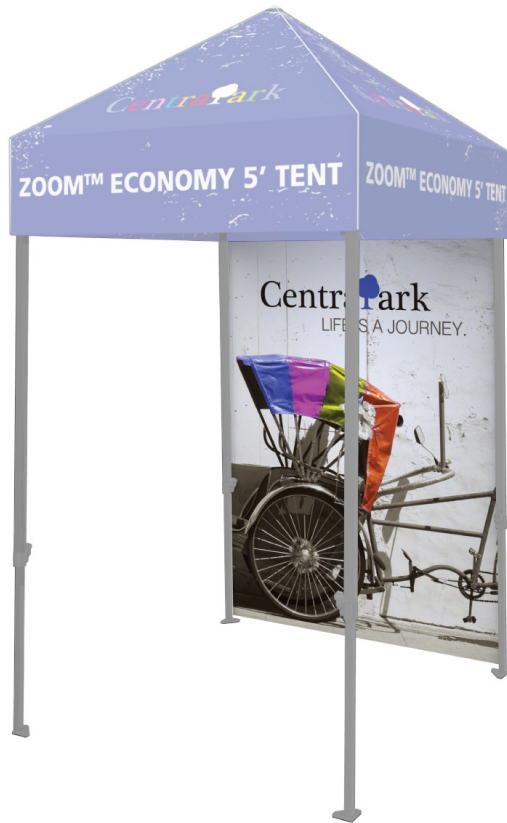

ZOOM 5FT TENT FULL WALL GRAPHIC

The Zoom 5ft Popup Tent Full Wall is an optional accessory to increase branding and messaging space. The full wall is custom printed and encloses a side of the tent for additional protection from outdoor elements. Choose from single or double sided graphic options.

ZOOM FULL WALL GRAPHIC

FEATURES & BENEFITS

- Full wall size: 84”h x 55”w
- Usage in adverse weather voids all warranties
- Includes single wall graphic only. Tent hardware and canopy sold separately.
- Six months graphics limited warranty

DIMENSIONS

Hardware Ships In 1 Box:
Box 1 (full wall): 24”l x 14”h x 4”d / 4 lbs

GRAPHICS

Refer to related graphic template for more information.