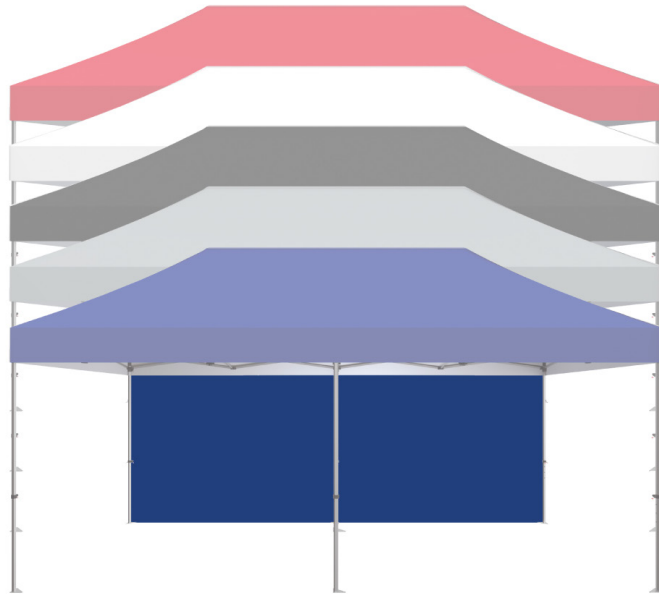

ZOOM 20FT TENT FULL WALL IN SOLID COLOR

The Zoom 20ft Popup Tent Full Wall is an optional accessory to increase branding and messaging space. The full wall is available in 5 stock colors and encloses a side of the tent for additional protection from outdoor elements.

ZOOM FULL WALL SOLID COLOR

FEATURES & BENEFITS

- Full wall size: 80.5”h x 229”w
- Usage in adverse weather voids all warranties
- Includes 1 solid color wall only. Tent hardware and canopy and half walls sold separately.
- Six months limited warranty

DIMENSIONS

Hardware Ships In 1 Box:
Box 1 (full wall): 24”l x 14”h x 4”d / 10 lbs

Fabric Colors

Color material: 420D polyester PU coating
Color Options: white, black, blue, gray, red.