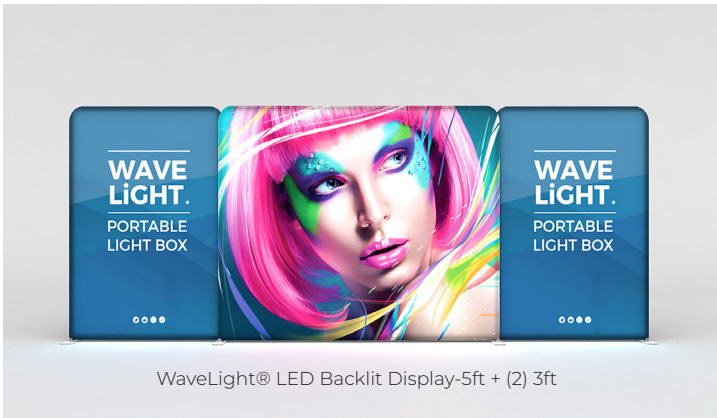

WaveLight® LED Backlit Display-10ft + WaveLine® Display-10ft + WaveLine® Waterfall Shelf Kit

WaveLight® LED Backlit Display-10ft + (2) WaveLine® Display-4.75ft

WaveLight® LED Backlit Display-5ft + (2) 3ft