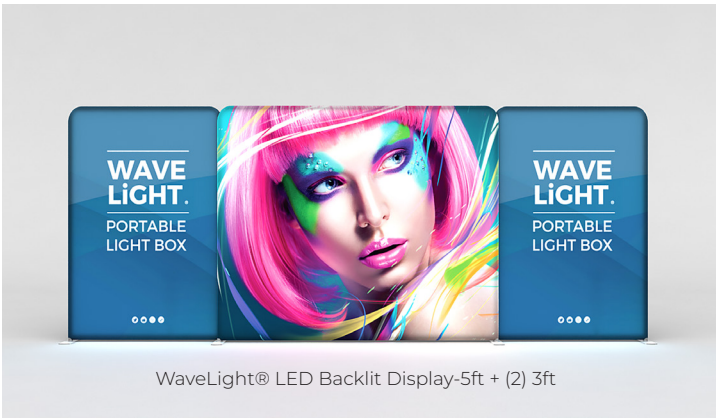

WaveLight® LED Backlit Display-10ft + WaveLine® Display-10ft + WaveLine® Waterfall Shelf Kit

WaveLight® LED Backlit Display-5ft + (2) 3ft