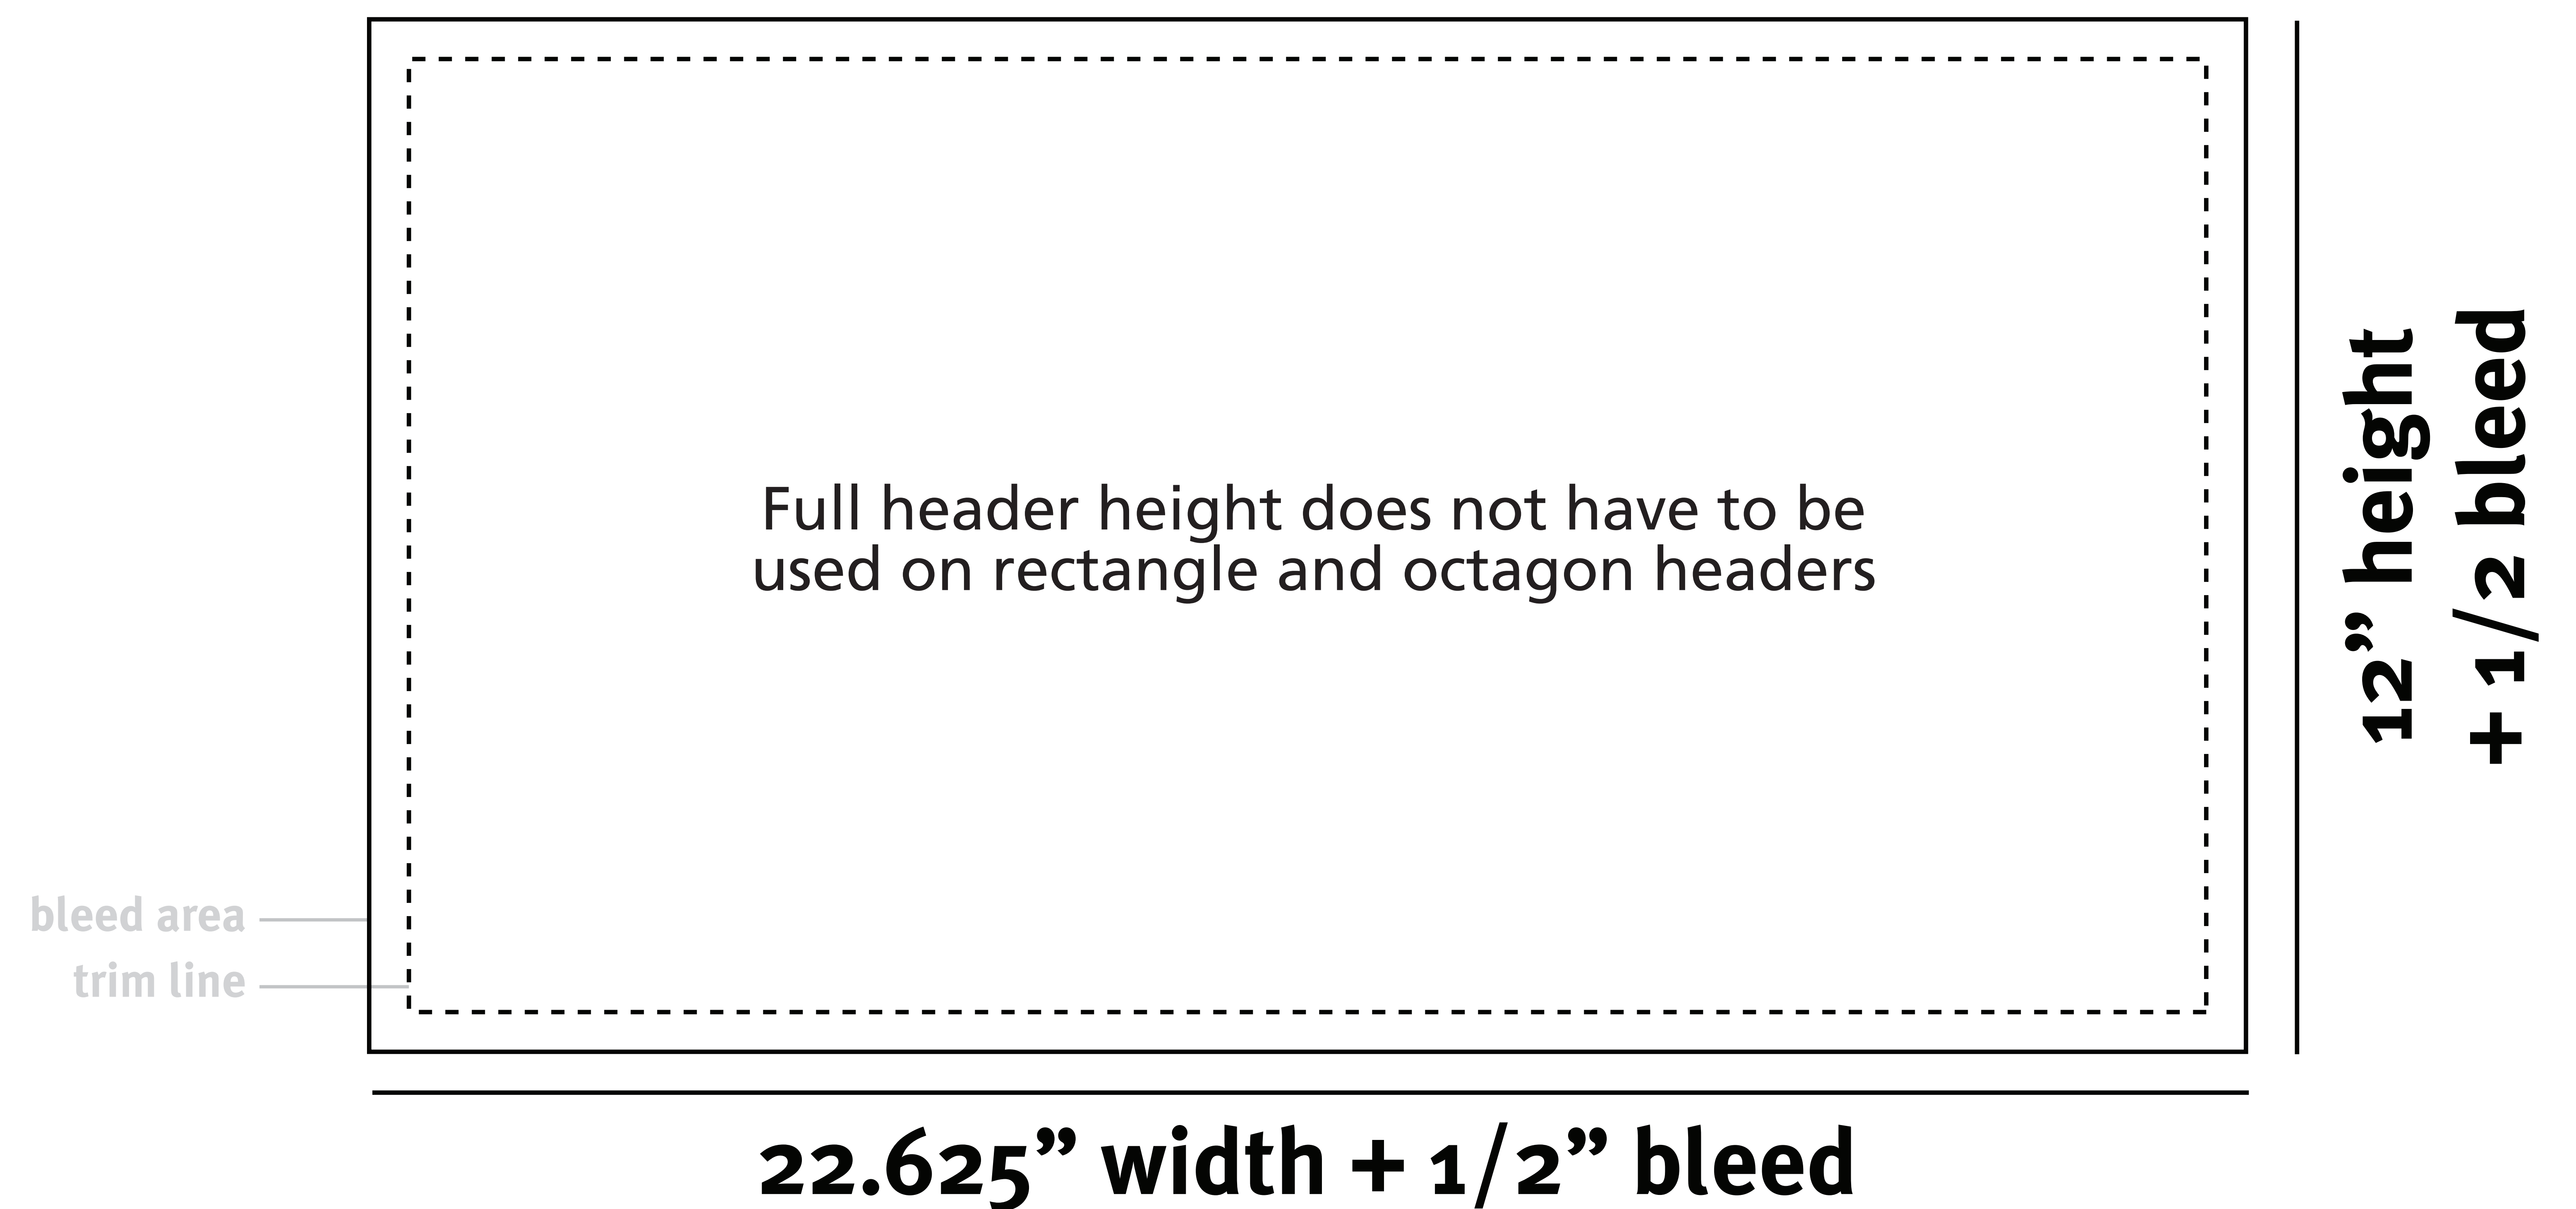

Voyager Short RECTANGLE Header

Header:

Total Graphic Area: 23.625" w X 13" h

Trim Size: 22.625" w X 12" h

Please be sure add a 1/2" bleed around the perimeter. See template for trim lines.

Voyager Short OCTAGON Header

Header:

Total Graphic Area: 23.625" w X 13" h

Trim Size: 22.625" w X 12" h

Please be sure add a 1/2" bleed around the perimeter. See template for trim lines.

Voyager Short CURVED Header

Header:

Total Graphic Area: 23.625" w X 7.25" h

Trim Size: 22.625" w X 6.25" h

Please be sure add a 1/2" bleed around the perimeter. See template for trim lines.