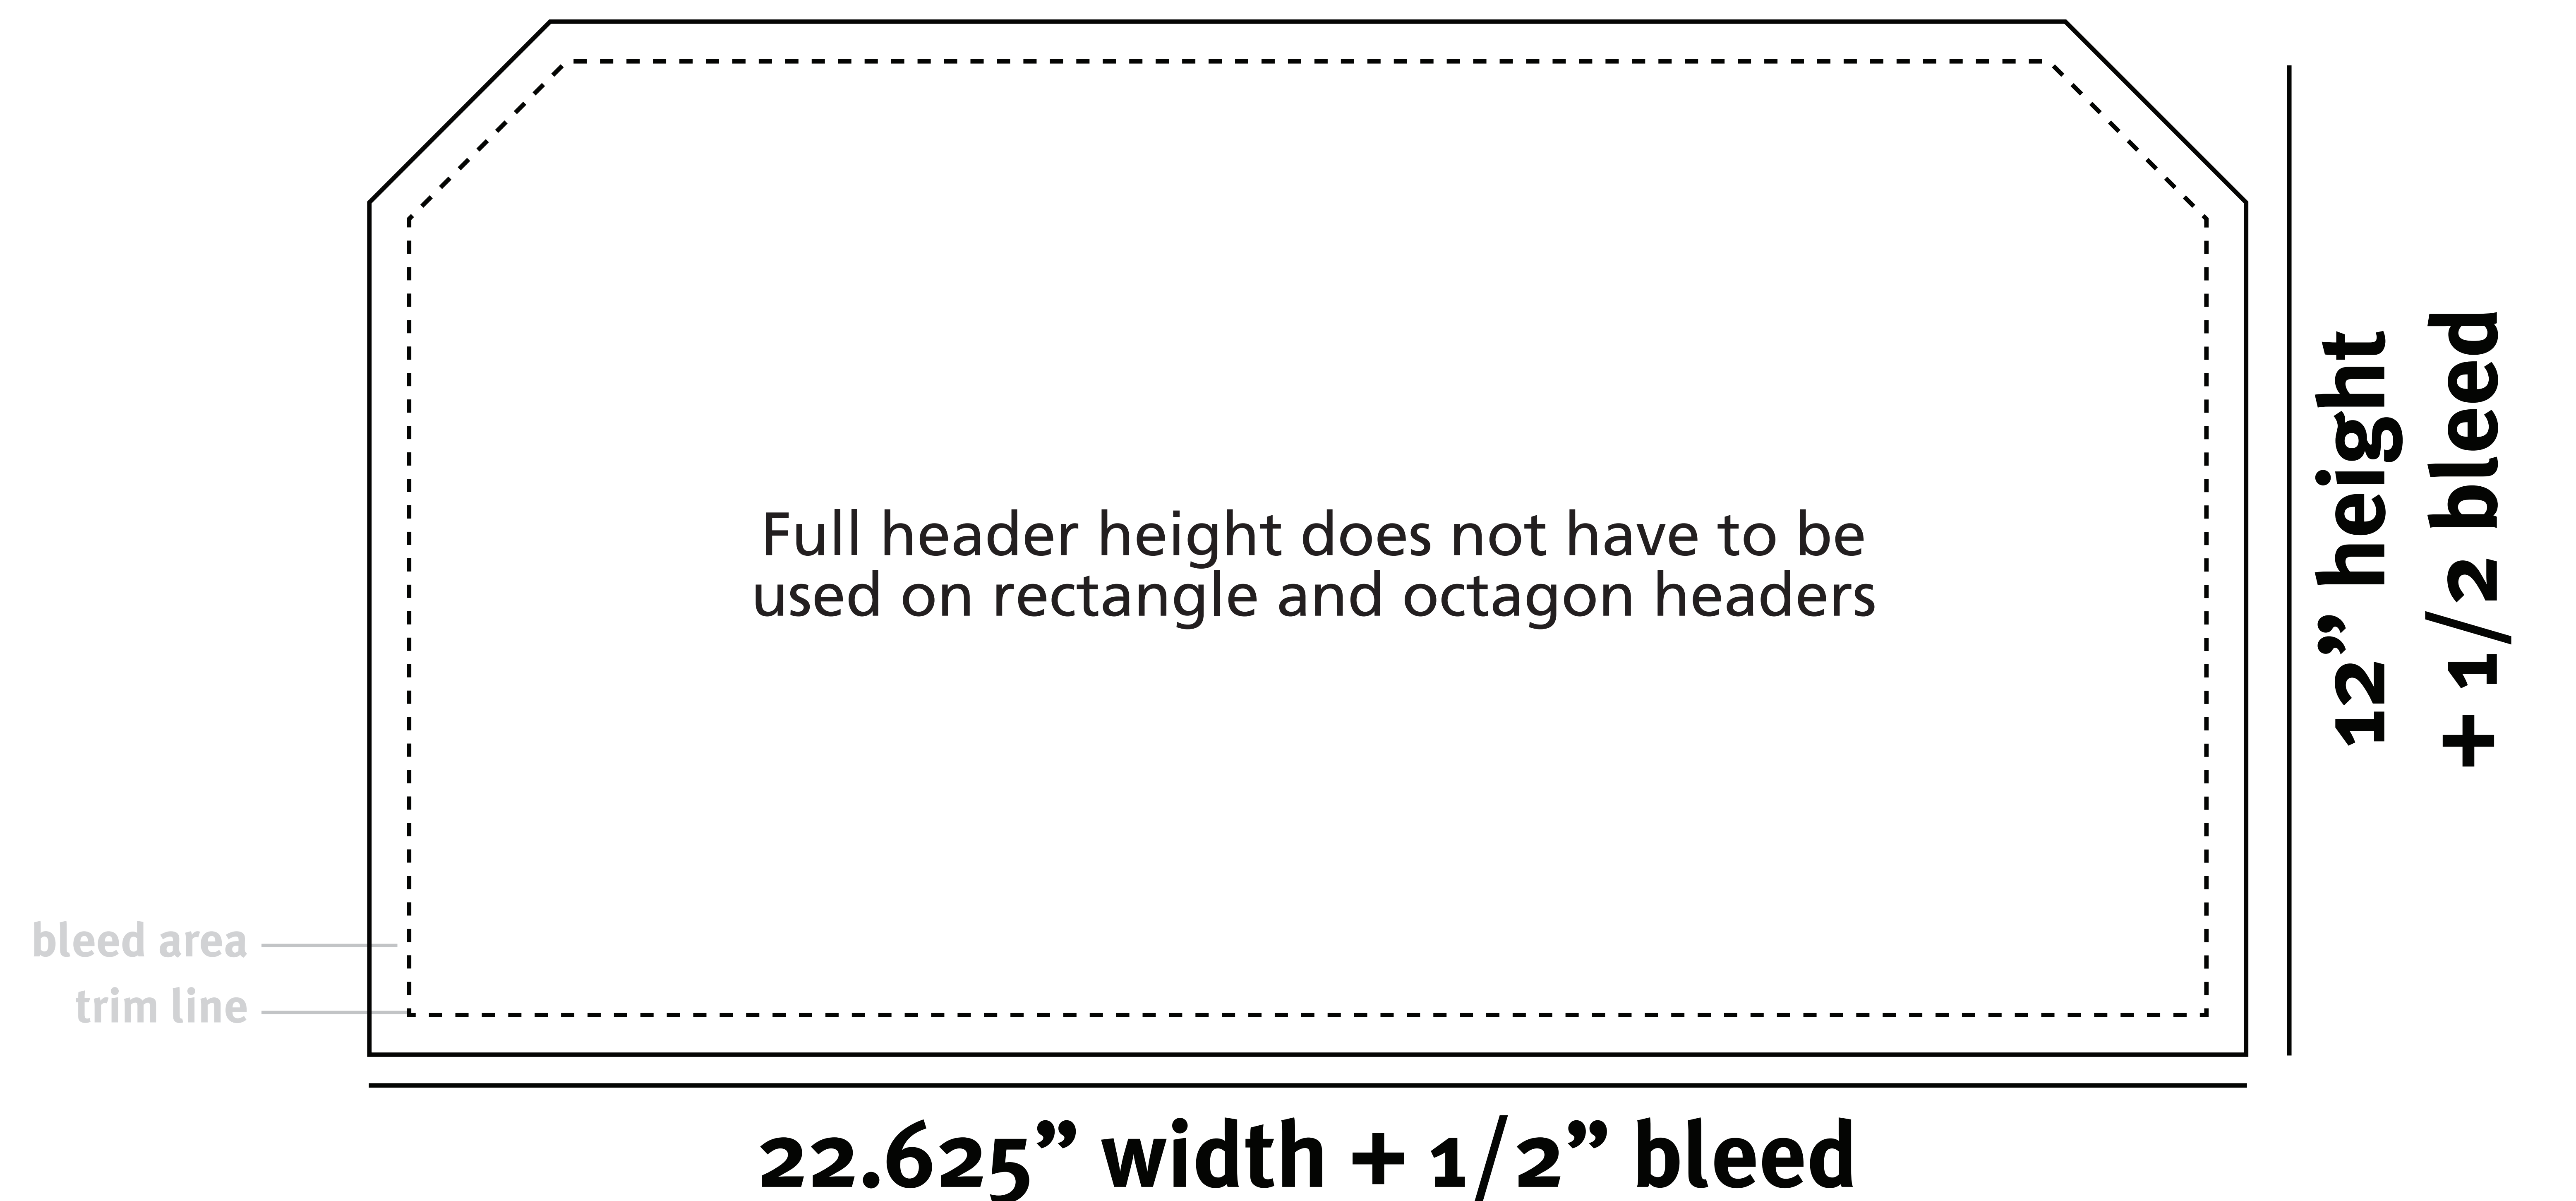

Voyager Short RECTANGLE Header

Header:

Total Graphic Area: 23.625" w X 13" h

Trim Size: 22.625" w X 12" h

Please be sure add a 1/2" bleed around the perimeter. See template for trim lines.

Voyager Short OCTAGON Header

Header:

Total Graphic Area: 23.625" w X 13" h

Trim Size: 22.625" w X 12" h

Please be sure add a 1/2" bleed around the perimeter. See template for trim lines.

Voyager Short CURVED Header

Header:

Total Graphic Area: 23.625" w X 7.25" h

Trim Size: 22.625" w X 6.25" h

Please be sure add a 1/2" bleed around the perimeter. See template for trim lines.