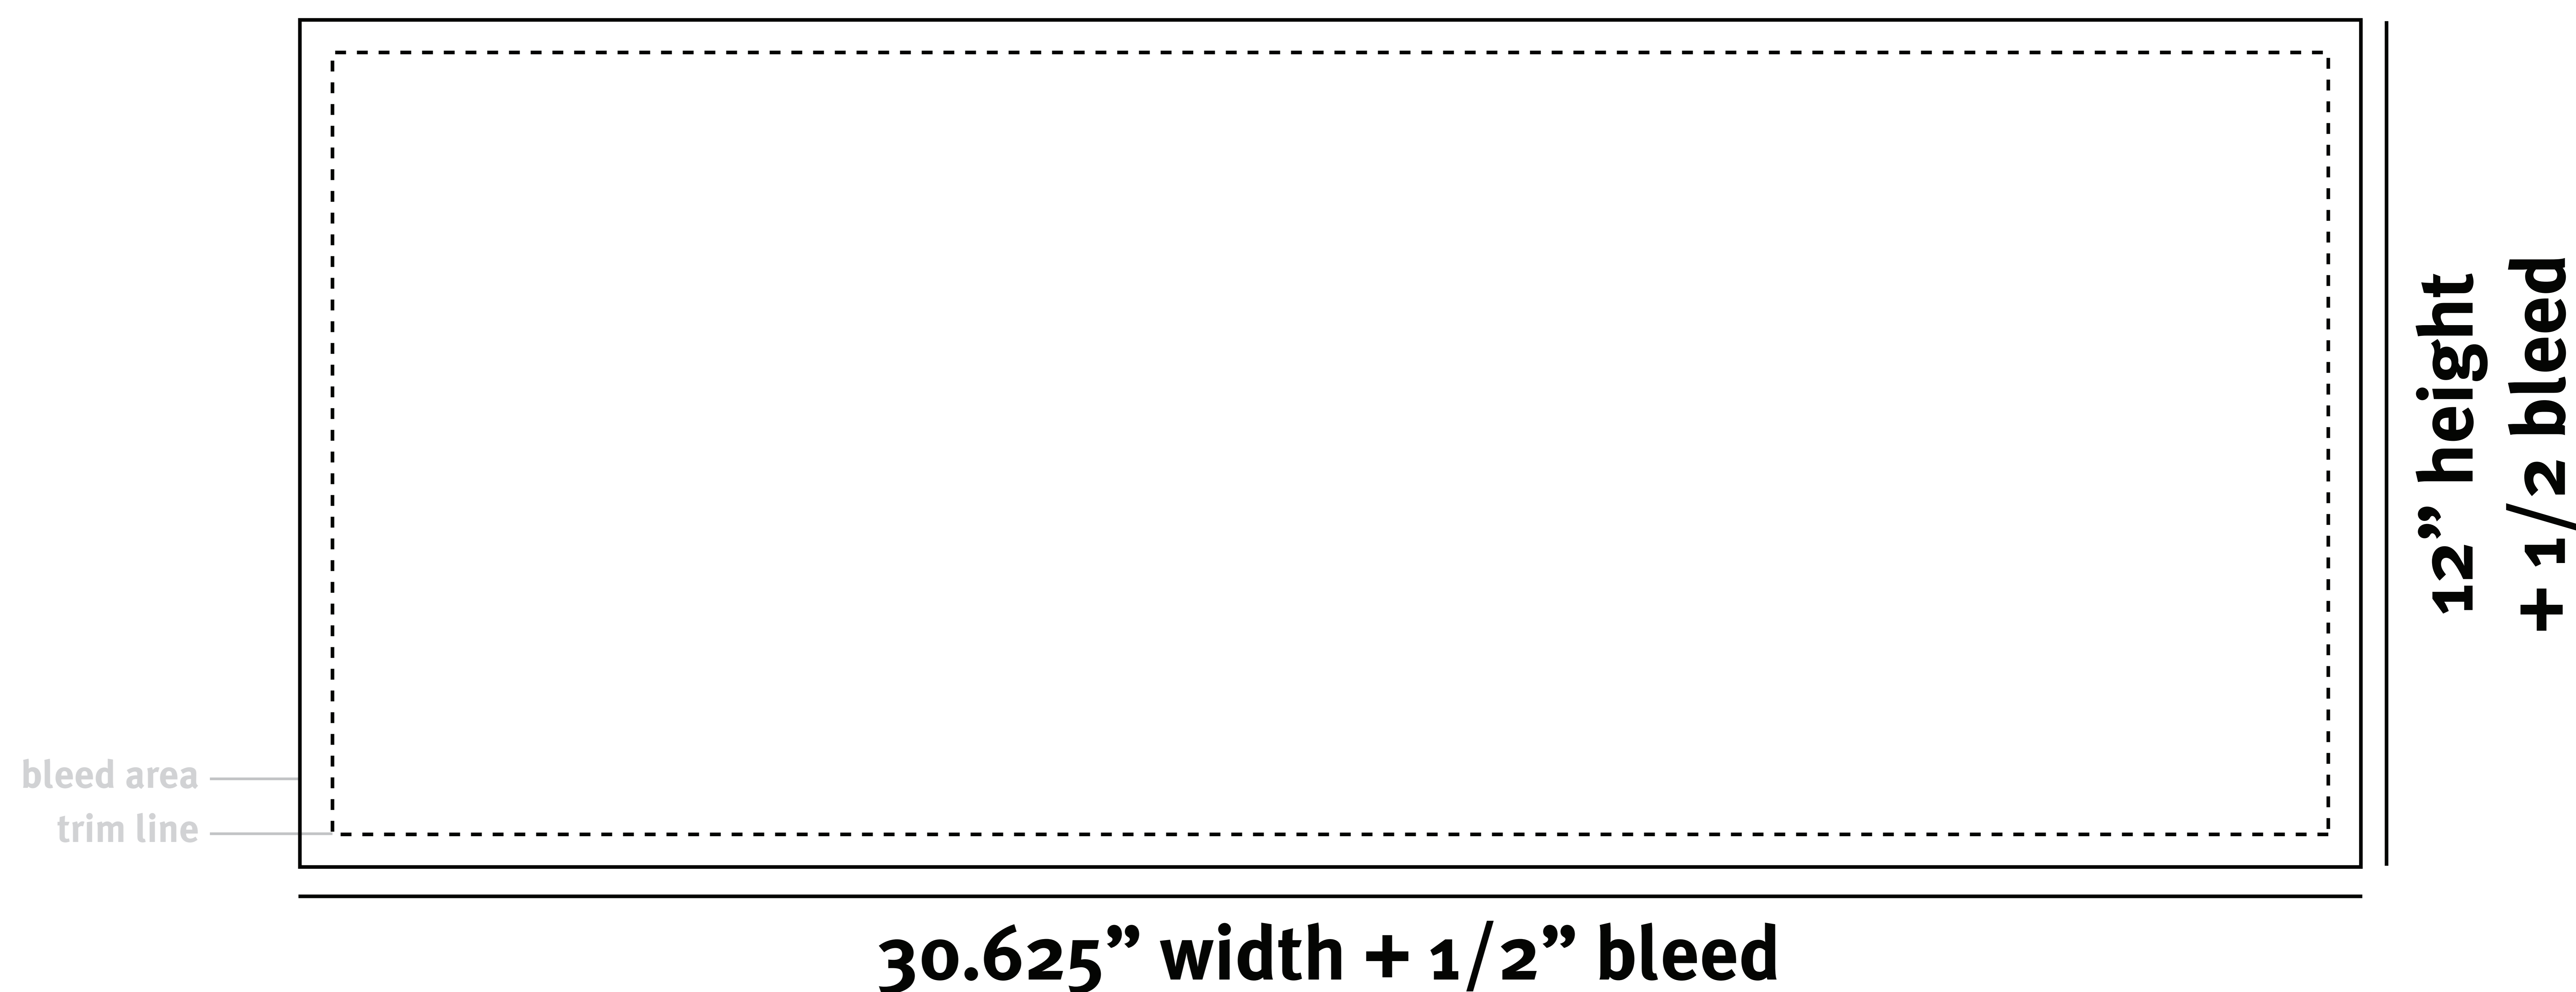

## Voyager Long RECTANGLE Header

Header:

Total Graphic Area: 31.625" w X 13" h

Trim Size: 30.625" w X 12" h

Please be sure add a 1/2" bleed around the perimeter. See template for trim lines.

## Voyager Long OCTAGON Header

Header:

Total Graphic Area: 31.625" w X 13" h

Trim Size: 30.625" w X 12" h

Please be sure add a 1/2" bleed around the perimeter. See template for trim lines.

## Voyager Long CURVED Header

Header:

Total Graphic Area: 31.625" w X 9.625" h

Trim Size: 30.625" w X 8.625" h

Please be sure add a 1/2" bleed around the perimeter. See template for trim lines.