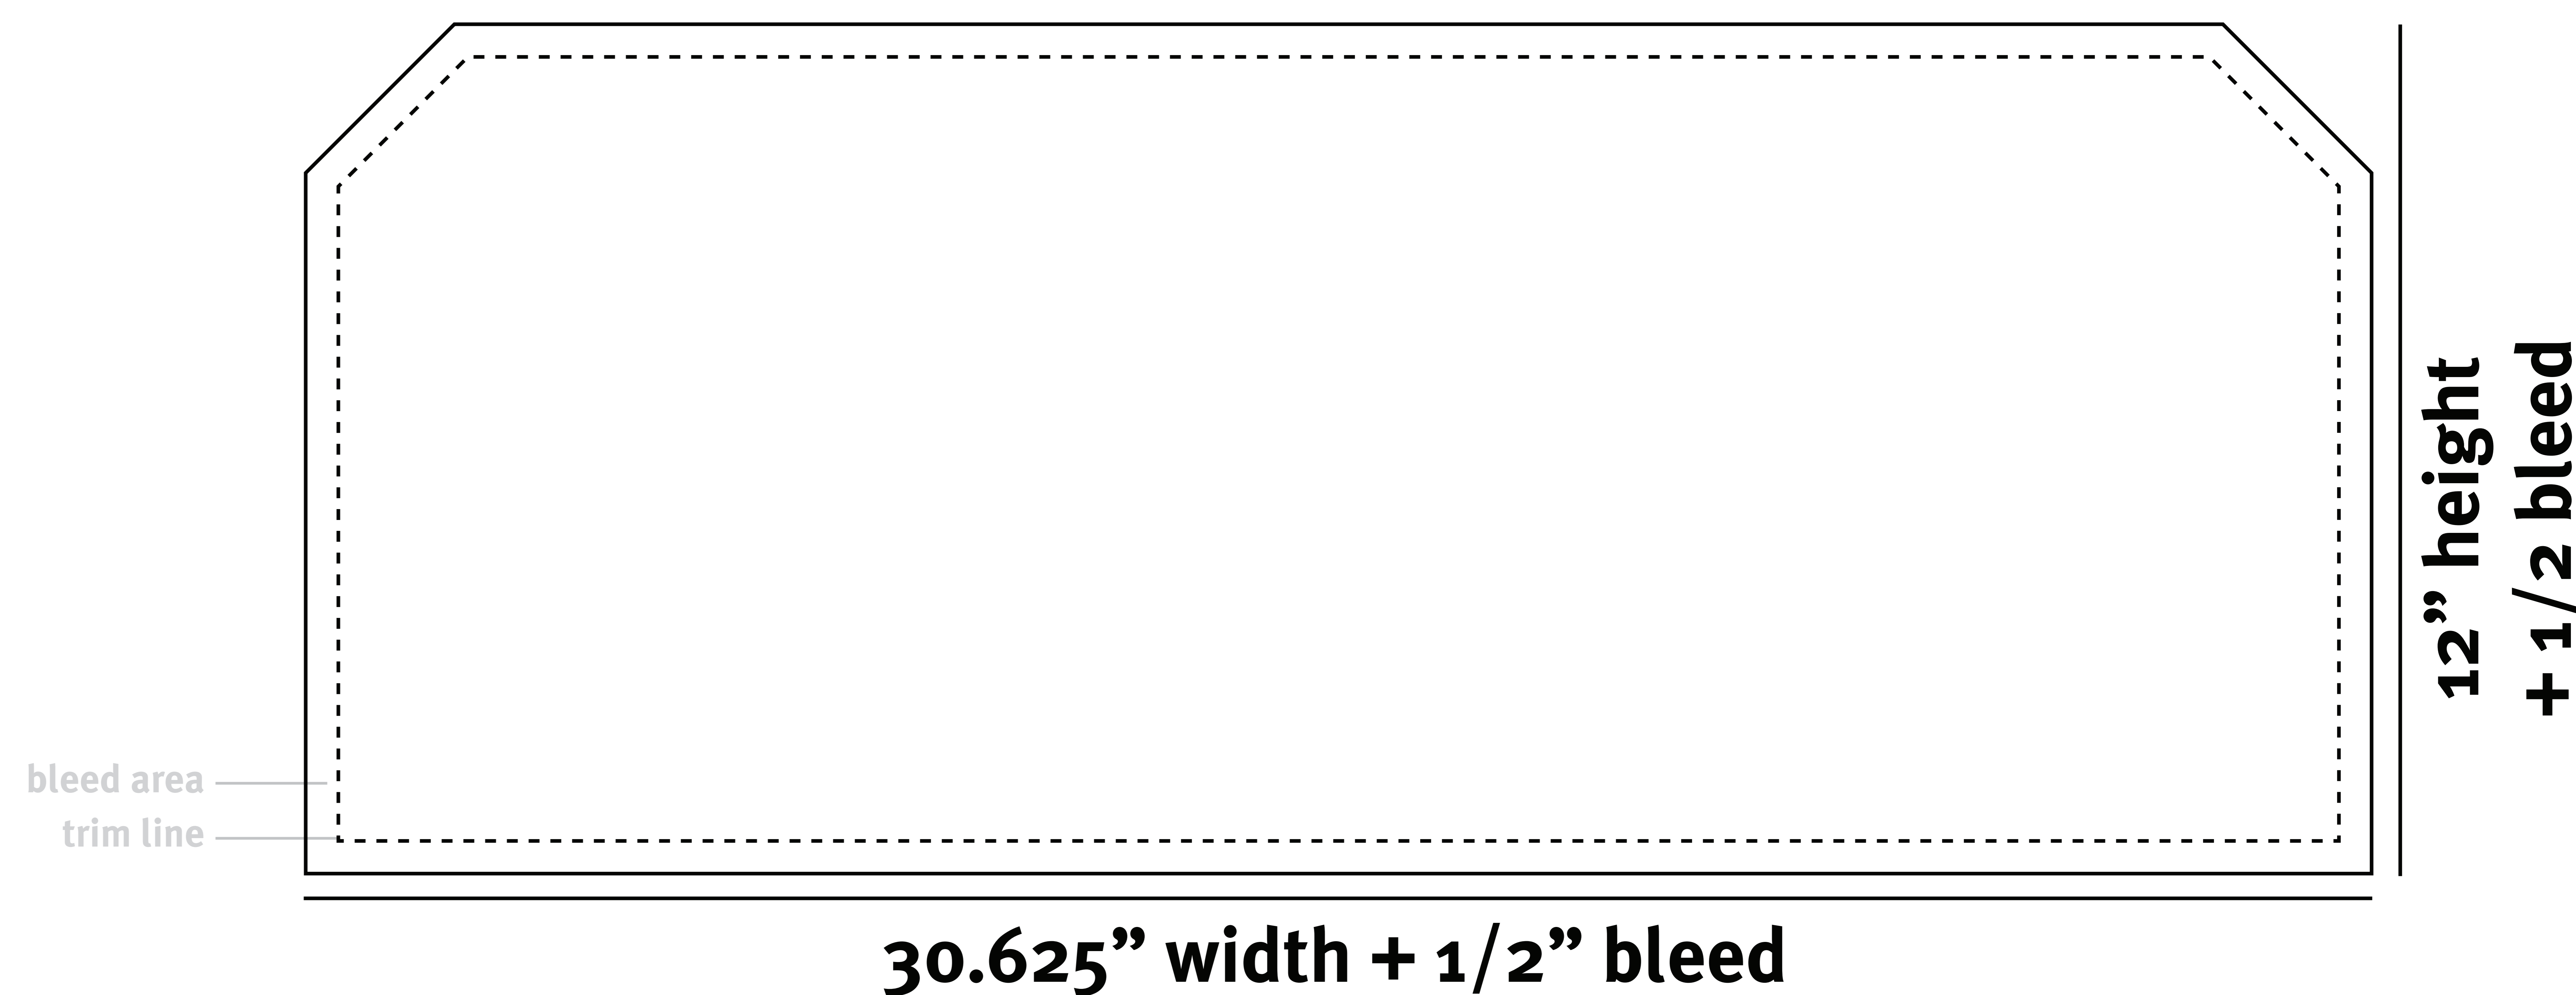

## Voyager Long RECTANGLE Header

Header:

Total Graphic Area: 31.625" w X 13" h

Trim Size: 30.625" w X 12" h

Please be sure add a 1/2" bleed around the perimeter. See template for trim lines.

## Voyager Long OCTAGON Header

Header:

Total Graphic Area: 31.625" w X 13" h

Trim Size: 30.625" w X 12" h

Please be sure add a 1/2" bleed around the perimeter. See template for trim lines.

## Voyager Long CURVED Header

Header:

Total Graphic Area: 31.625" w X 9.625" h

Trim Size: 30.625" w X 8.625" h

Please be sure add a 1/2" bleed around the perimeter. See template for trim lines.