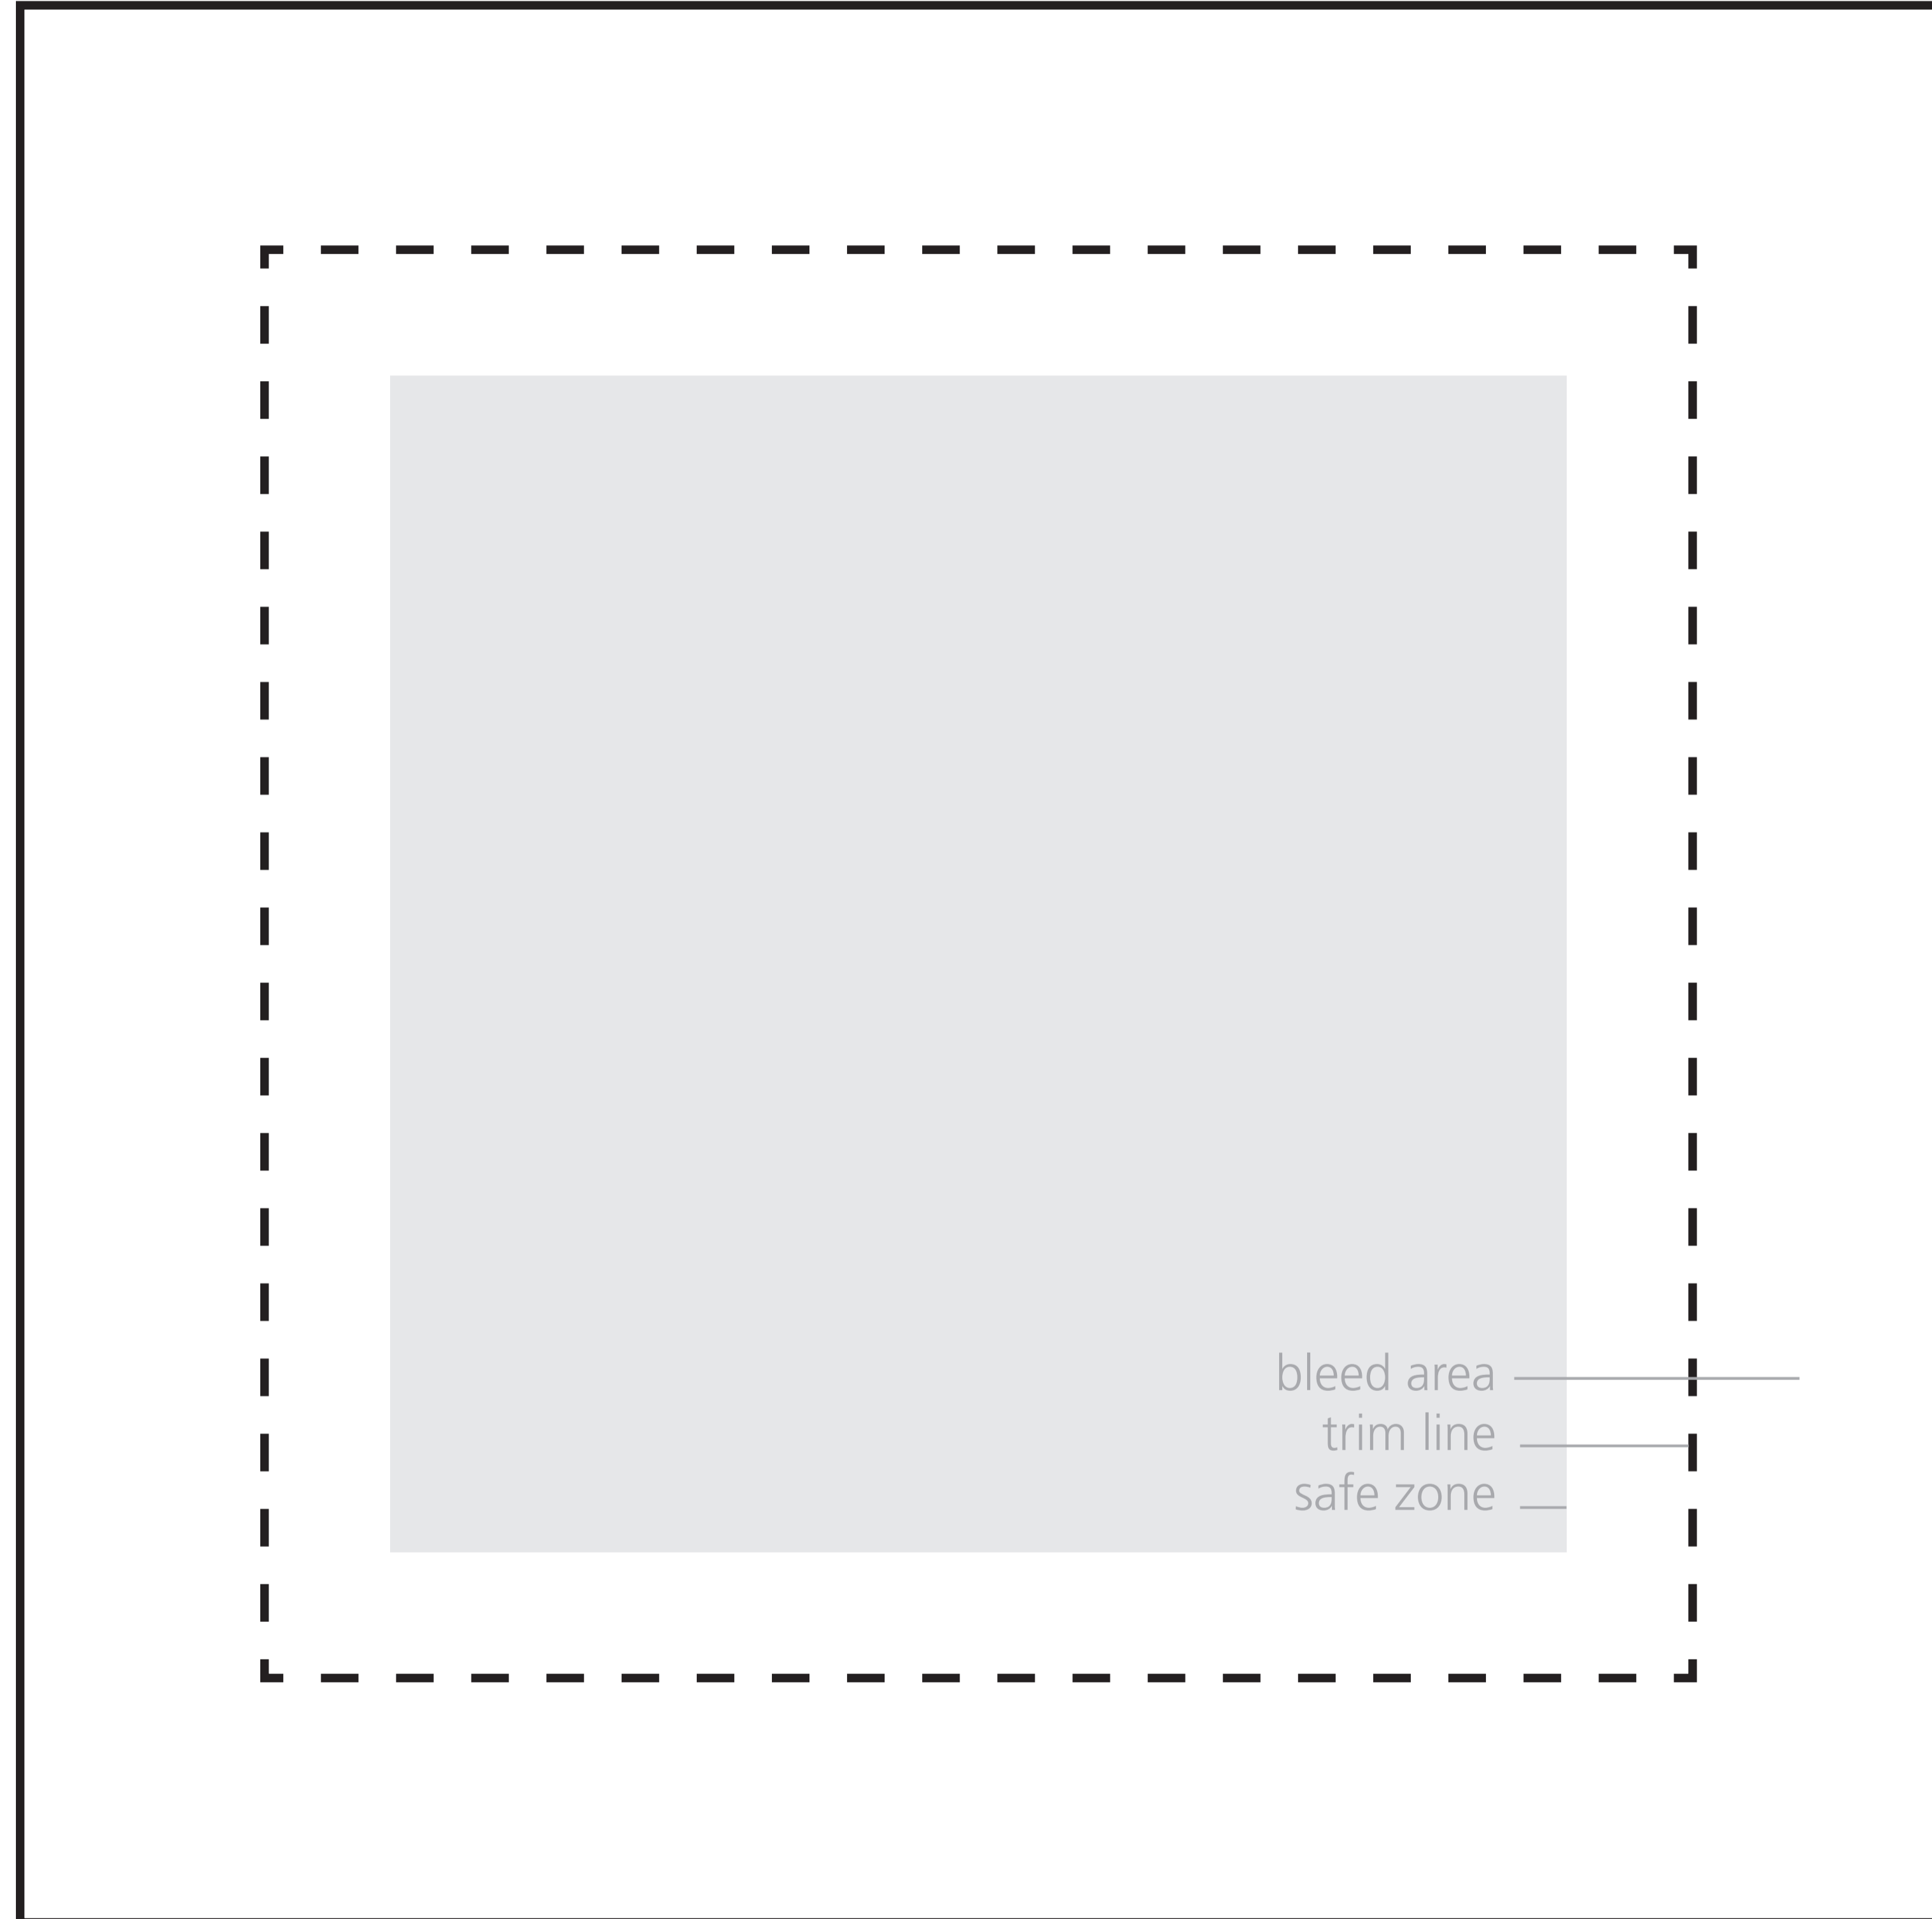

11.6875" width + bleed

## Vector Edge Frame Square 01

Total Graphic Area: 15.6875" w X 15.6875" h  
Total Visual Area: 11.6875" w X 11.6875" h

Please be sure to include the 2" bleed around the perimeter (note trim & stitch locations on template). DO NOT design any critical elements (text, logos, etc.) within 1" of the edge.

### General Art Guidelines:

- CMYK Color Mode
- All Solid Coated Pantone colors should be called out in the art as spot colors
- Embed all images and support files
- Resolution must be 100-120 ppi
- All fonts must be created to outlines
- Do not scale artboard
- Background color/images must bleed to the edge of artboard
- Do not use spot colors from template in your artwork as they will not print

11.6875" height + bleed