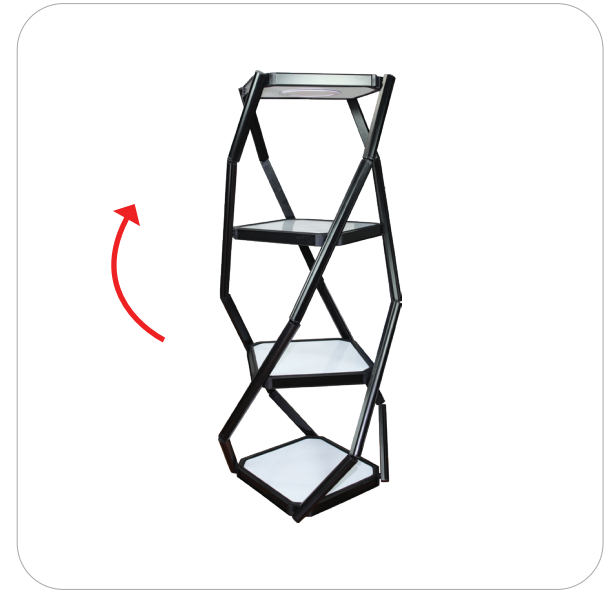

Step 2.

Pull and twist unit up to extend to full height, push down locking clips to secure.

Disclaimer: When collapsing, undo clips then push and twist unit down in opposite direction for proper disassembly.