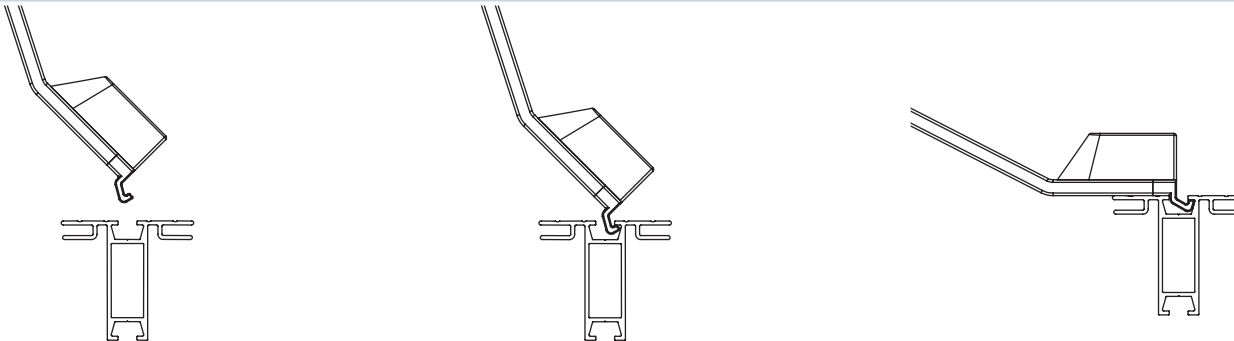

Assembled Dimensions:

17.13"L x 1.97"W

Shipping Dimensions:

Set of 2: 21"l x 10"h x 3"d / 5 lbs

Extension: 21"l x 6"h x 3"d / 2 lbs

ADDITIONAL INFORMATION

Lighting:

Dual Voltage (100-240V)

ASSEMBLY

Have a Question?

Please contact support@tradeshowplus.com

Connect Power Supply

Plug the power supply into the back of the light (either socket can be used).

1

Link Lights

Plug the link cable into the back of the light to link lights.

A maximum of five lights can be linked from one power supply.

1

Attach Light to Extrusion

Hook light into channel profile at desired position.

1

Connect Power

Plug into the power supply there is no switch so the light will come on once plugged in.