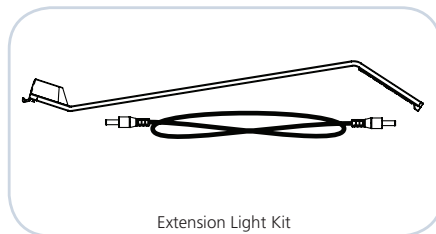

**LUM-LED6
2 LIGHT KIT**

Double Light Kit

**LUM-LED6-EXT
1 LIGHT EXTENSION**

Extension Light Kit

We are continually improving and modifying our product range and reserve the right to vary the specifications without prior notice. All dimensions and weights quoted are approximate and we accept no responsibility for variance. E&OE. See Graphic Templates for graphic bleed specifications.

FEATURES & BENEFITS

- Mounts on extrusion channels
- Projects cool white light
- Low voltage 12 watt
- LED rated for 20,000 continuous hours
- UL Approved
- One year limited warranty

AVAILABLE KITS

LUM-LED-6 Two Light Kit Includes:

Assembled Dimensions:

17.13"L x 1.97"W

Shipping Dimensions:

Set of 2: 21"l x 10"h x 3"d / 5 lbs

Extension: 21"l x 6"h x 3"d / 2 lbs

ADDITIONAL INFORMATION

Lighting:

Dual Voltage (100-240V)