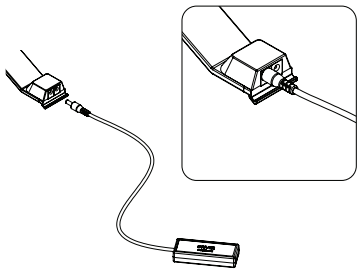

Assembled Dimensions:

17.13"L x 1.97"W

Shipping Dimensions:

Set of 2: 21"l x 10"h x 3"d / 5 lbs

Extension: 21"l x 6"h x 3"d / 2 lbs

ADDITIONAL INFORMATION

Lighting:

Dual Voltage (100-240V)

12 Watt

1200 Lumens

5500 Kelvins

CAUTION!

To reduce the risk of fire, electric shock or injury to persons:

- Protect the fixture from impact, scratching or abrasions.
- If the cord-set becomes damaged, replace the cord-set before using fixture.
- Turn off, unplug fixture and allow to cool before storing.

ASSEMBLY

Have a Question?

Please contact support@tradeshowplus.com

Connect Power Supply

Plug the power supply into the back of the light (either socket can be used).

1

Link Lights

Plug the link cable into the back of the light to link lights.

A maximum of five lights can be linked from one power supply.

1

Attach Light to Extrusion

Hook light into channel profile at desired position.

1

Connect Power

Plug into the power supply there is no switch so the light will come on once plugged in.