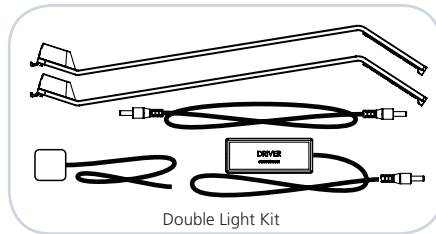

**LUM-LED6
2 LIGHT KIT**

Double Light Kit

**LUM-LED6-EXT
1 LIGHT EXTENSION**

Extension Light Kit

We are continually improving and modifying our product range and reserve the right to vary the specifications without prior notice. All dimensions and weights quoted are approximate and we accept no responsibility for variance. E&OE. See Graphic Templates for graphic bleed specifications.

FEATURES & BENEFITS

- Mounts on extrusion channels
- Projects cool white light
- Low voltage 12 watt
- LED rated for 20,000 continuous hours
- UL Approved
- One year limited warranty

AVAILABLE KITS

LUM-LED-6 Two Light Kit Includes:

Two LED lights
One transformer that can hold up to five lights

LUM-LED-6-EXT Single Light Extension Kit Includes:

One LED light

*Note: The single light extension kit does not contain a transformer.

DIMENSIONS

Assembled Dimensions:

17.13"L x 1.97"W

Shipping Dimensions:

Set of 2: 21"l x 10"h x 3"d / 5 lbs

Extension: 21"l x 6"h x 3"d / 2 lbs

ADDITIONAL INFORMATION

Lighting:

Dual Voltage (100-240V)