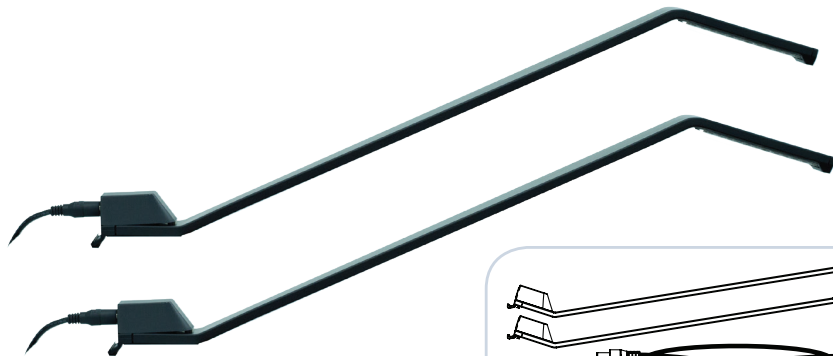

SLIMLINE LED6 EXHIBITION LIGHT

Have a Question?

Please contact support@tradeshowplus.com

ITEM: LUM-LED6 | LUM-LED6-EXT

Incorporate modern, bright LED light into your display and draw attention to your brand and message with elegance. With a contemporary profile, you can modernize your display, set the stage, and better communicate a clear message.

**LUM-LED6
2 LIGHT KIT**

Double Light Kit

**LUM-LED6-EXT
1 LIGHT EXTENSION**

Extension Light Kit

We are continually improving and modifying our product range and reserve the right to vary the specifications without prior notice. All dimensions and weights quoted are approximate and we accept no responsibility for variance. E&OE. See Graphic Templates for graphic bleed specifications.

Two LED lights
One transformer that can hold up to five lights

LUM-LED-6-EXT Single Light Extension Kit Includes:

One LED light

*Note: The single light extension kit does not contain a transformer.

DIMENSIONS

Assembled Dimensions:

17.13"L x 1.97"W

Shipping Dimensions:

Set of 2: 21"l x 10"h x 3"d / 5 lbs

Extension: 21"l x 6"h x 3"d / 2 lbs

ADDITIONAL INFORMATION

Lighting:

Dual Voltage (100-240V)