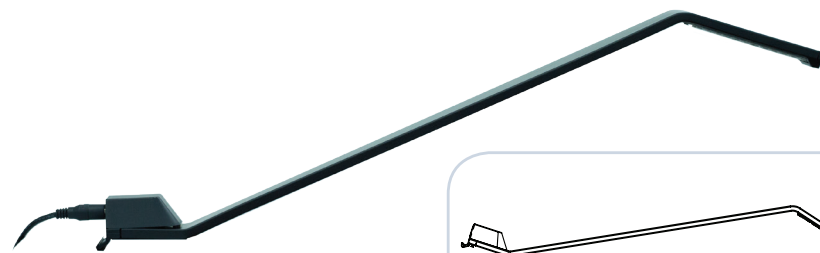

**LUM-LED6-EXT
1 LIGHT EXTENSION**