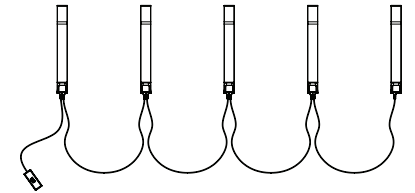

Assembled Dimensions:

17.13"L x 1.97"W

Shipping Dimensions:

Set of 2: 21"l x 10"h x 3"d / 5 lbs

Extension: 21"l x 6"h x 3"d / 2 lbs

ADDITIONAL INFORMATION

Lighting:

Dual Voltage (100-240V)

12 Watt

1200 Lumens

5500 Kelvins

CAUTION!

To reduce the risk of fire, electric shock or injury to persons:

- Protect the fixture from impact, scratching or abrasions.
- If the cord-set becomes damaged, replace the cord-set before using fixture.
- Turn off, unplug fixture and allow to cool before storing.

ASSEMBLY

Have a Question?

Please contact support@tradeshowplus.com

Connect Power Supply

Plug the power supply into the back of the light (either socket can be used).

1

Link Lights

Plug the link cable into the back of the light to link lights.

A maximum of five lights can be linked from one power supply.

1

Attach Light to Extrusion

Hook light into channel profile at desired position.

1

Connect Power

Plug into the power supply there is no switch so the light will come on once plugged in.