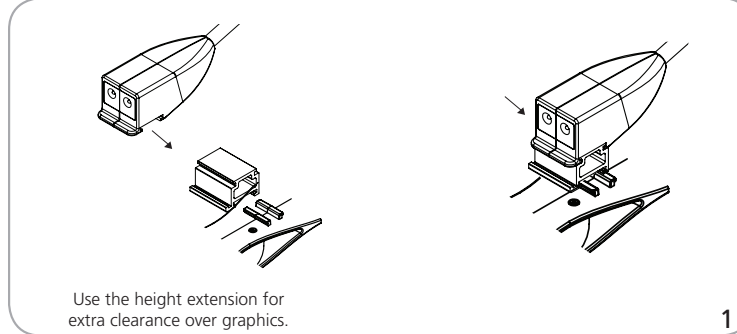

*Note: The single light extension kit does not contain a transformer.

DIMENSIONS

Assembled Dimensions:

16.4"L x 12.63"W

Shipping Dimensions:

Set of 2: 24"l x 12"h x 3"d / 4 lbs
Extension: 24"l x 5"h x 2"d / 2 lbs

ASSEMBLY

Have a Question?

Please contact support@tradeshowplus.com

Connect the Power Supply

Plug the power supply into the back of the light (either socket can be used). 1

Link Lights

Plug the link cable into the back of the light to link lights.

A maximum of five lights can be linked from one power supply. 1

Attach Light to Dovetail

Slide light onto dovetail. 1

Attach Light to Extrusion

Use the height extension for extra clearance over graphics. 1