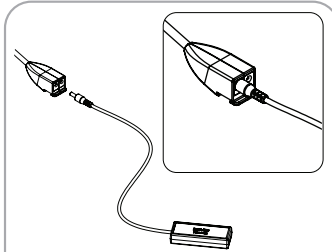

*Note: The single light extension kit does not contain a transformer.

DIMENSIONS

Assembled Dimensions:

16.4"L x 12.63"W

Shipping Dimensions:

Set of 2: 24"l x 12"h x 3"d / 4 lbs
Extension: 24"l x 5"h x 2"d / 2 lbs

ADDITIONAL INFORMATION

Lighting:

Dual Voltage (100-240v)
12 Watt
1200 Lumens
5500 Kelvins

CAUTION!

- To reduce the risk of fire, electric shock or injury to persons:
- Protect the fixture from impact, scratching or abrasions.
 - If the cord-set becomes damaged, replace the cord-set before using fixture.
 - Turn off, unplug fixture and allow to cool before storing.

ASSEMBLY

Have a Question?

Please contact support@tradeshowplus.com

Connect the Power Supply

Plug the power supply into the back of the light (either socket can be used). 1

Link Lights

Plug the link cable into the back of the light to link lights.

A maximum of five lights can be linked from one power supply. 1

Attach Light to Dovetail

Slide light onto dovetail. 1

Attach Light to Extrusion

Use the height extension for extra clearance over graphics. 1