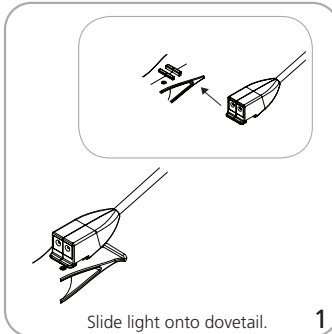

ASSEMBLY

Have a Question?

Please contact support@tradeshowplus.com

Connect the Power Supply

Plug the power supply into the back of the light (either socket can be used). 1

Link Lights

Plug the link cable into the back of the light to link lights.

A maximum of five lights can be linked from one power supply. 1

Attach Light to Dovetail

Slide light onto dovetail. 1

Attach Light to Extrusion

Use the height extension for extra clearance over graphics. 1

Hook into channel profile.

Position Light

1

Fine adjustments can be made on the head of the light. 1

Connect Power

Plug into the power supply there is no switch so the light will come on once plugged in. 1