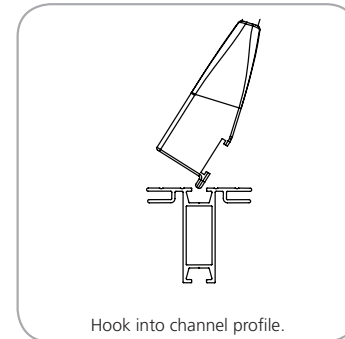

ASSEMBLY

Have a Question?

Please contact support@tradeshowplus.com

Connect the Power Supply

Plug the power supply into the back of the light (either socket can be used). 1

Link Lights

Plug the link cable into the back of the light to link lights.

A maximum of five lights can be linked from one power supply. 1

Attach Light to Dovetail

Slide light onto dovetail. 1

Attach Light to Extrusion

Use the height extension for extra clearance over graphics. 1

Hook into channel profile.

Position Light

1

Fine adjustments can be made on the head of the light. 1

Connect Power

Plug into the power supply there is no switch so the light will come on once plugged in. 1