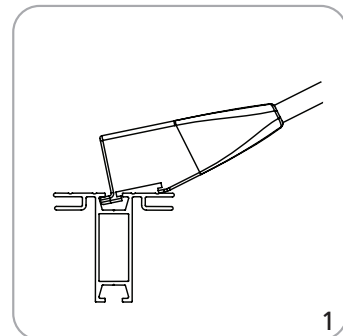

*Note: The single light extension kit does not contain a transformer.

DIMENSIONS

Assembled Dimensions:

16.4"L x 12.63"W

Shipping Dimensions:

Set of 2: 24"l x 12"h x 3"d / 4 lbs
Extension: 24"l x 5"h x 2"d / 2 lbs

ASSEMBLY

Have a Question?

Please contact support@tradeshowplus.com

Connect the Power Supply

Plug the power supply into the back of the light (either socket can be used). 1

Link Lights

Plug the link cable into the back of the light to link lights.

A maximum of five lights can be linked from one power supply. 1

Attach Light to Dovetail

Slide light onto dovetail. 1

Attach Light to Extrusion

Use the height extension for extra clearance over graphics. 1

Hook into channel profile.

Position Light

1

Fine adjustments can be made on the head of the light. 1

Connect Power

Plug into the power supply there is no switch so the light will come on once plugged in. 1