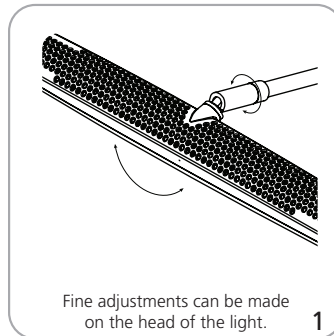

ASSEMBLY

Have a Question?

Please contact support@tradeshowplus.com

Connect the Power Supply

Plug the power supply into the back of the light (either socket can be used). 1

Link Lights

Plug the link cable into the back of the light to link lights.

A maximum of five lights can be linked from one power supply. 1

Attach Light to Dovetail

Slide light onto dovetail. 1

Attach Light to Extrusion

Use the height extension for extra clearance over graphics. 1

Hook into channel profile.

Position Light

1

Fine adjustments can be made on the head of the light. 1

Connect Power

Plug into the power supply there is no switch so the light will come on once plugged in. 1