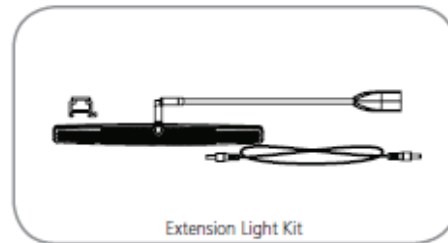

SLIMLINE LED5 STRIPLIGHT

Have a Question?

Please contact support@tradeshowplus.com

ITEM: LUM-LED5 | LUM-LED5-EXT

Incorporate modern, bright LED light into your display and draw attention to your brand and message with elegance. With a contemporary profile, you can modernize your display, set the stage, and better communicate a clear message.

We are continually improving and modifying our product range and reserve the right to vary the specifications without prior notice. All dimensions and weights quoted are approximate and we accept no responsibility for variance. E&OE. See Graphic Templates for graphic bleed specifications.

FEATURES & BENEFITS

- Projects cool white light
- Low voltage 12 watt
- LED rated for 20,000 continuous hours
- Includes 30mm clip
- Straight arm with adjustable head
- 1 meter long cord from outlet to transformer
- 3.2 meter long cord from transformer to lamp arm
- One year limited warranty / UL Approved

AVAILABLE KITS

LUM-LED-5 Two Light Kit Includes:

Two striplights
One transformer that can hold up to five lights
Two 30mm universal light clamp kits

LUM-LED-5-EXT Single Light Extension Kit Includes:

One striplight
One 30mm universal light clamp kit

*Note: The single light extension kit does not contain a transformer.

DIMENSIONS

Assembled Dimensions:

16.4"L x 12.63"W

Shipping Dimensions:

Set of 2: 24"l x 12"h x 3"d / 4 lbs
Extension: 24"l x 5"h x 2"d / 2 lbs

ADDITIONAL INFORMATION

Lighting:

Dual Voltage (100-240v)
12 Watt
1200 Lumens
5500 Kelvins

CAUTION!

1. To reduce the risk of fire, electric shock or injury to persons:
2. Protect the fixture from impact, scratching or abrasions.
   - If the cord-set becomes damaged, replace the cord-set before using fixture.
   - Turn off, unplug fixture and allow to cool before storing.