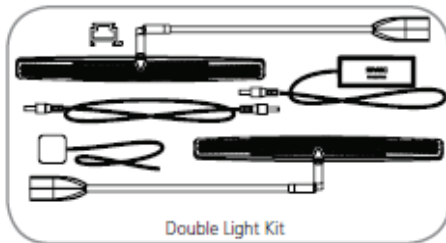

SLIMLINE LED5 STRIPLIGHT

Have a Question?

Please contact support@tradeshowplus.com

ITEM: LUM-LED5 | LUM-LED5-EXT

Incorporate modern, bright LED light into your display and draw attention to your brand and message with elegance. With a contemporary profile, you can modernize your display, set the stage, and better communicate a clear message.

We are continually improving and modifying our product range and reserve the right to vary the specifications without prior notice. All dimensions and weights quoted are approximate and we accept no responsibility for variance. E&OE. See Graphic Templates for graphic bleed specifications.

FEATURES & BENEFITS

- Projects cool white light
- Low voltage 12 watt
- LED rated for 20,000 continuous hours
- Includes 30mm clip
- Straight arm with adjustable head
- 1 meter long cord from outlet to transformer
- 3.2 meter long cord from transformer to lamp arm
- One year limited warranty / UL Approved

AVAILABLE KITS

LUM-LED-5 Two Light Kit Includes:

Two striplights
One transformer that can hold up to five lights
Two 30mm universal light clamp kits

LUM-LED-5-EXT Single Light Extension Kit Includes:

One striplight
One 30mm universal light clamp kit

*Note: The single light extension kit does not contain a transformer.

DIMENSIONS

Assembled Dimensions:

16.4"L x 12.63"W

Shipping Dimensions:

Set of 2: 24"l x 12"h x 3"d / 4 lbs
Extension: 24"l x 5"h x 2"d / 2 lbs

ADDITIONAL INFORMATION

Lighting:

Dual Voltage (100-240v)
12 Watt
1200 Lumens
5500 Kelvins

CAUTION!

1. To reduce the risk of fire, electric shock or injury to persons:
2. Protect the fixture from impact, scratching or abrasions.
   - If the cord-set becomes damaged, replace the cord-set before using fixture.
   - Turn off, unplug fixture and allow to cool before storing.