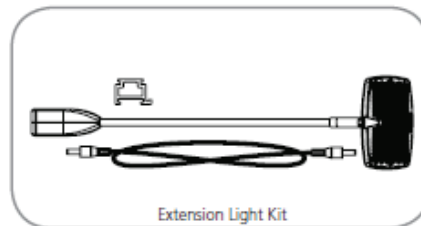

LUM-LED4-B
KIT

LUM-LED4-EXT
Extension

Double Light Kit

Extension Light Kit

FEATURES & BENEFITS

- Projects cool white light
- Low voltage 12 watt
- LED rated for 20,000 continuous hours
- Includes 30mm clip
- Straight arm with adjustable head
- 1 meter long cord from outlet to transformer
- 3.2 meter long cord from transformer to lamp arm
- One year limited warranty / UL Approved

*Note: The single light extension kit does not contain a transformer.

DIMENSIONS

Assembled Dimensions:

4.13"w x 17.16"d

Shipping Dimensions:

Set of 2: 20"l x 12"h x 3"d / 4 lbs

Single: 20"l x 6"h x 2"d / 2 lbs