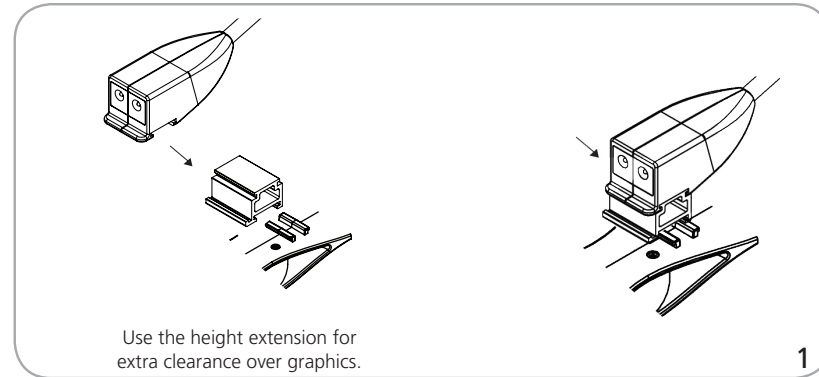

Attach Light to Dovetail