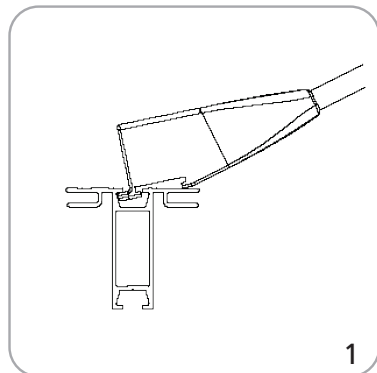

*Note: The single light extension kit does not contain a transformer.

DIMENSIONS

Assembled Dimensions:

4.13"w x 17.16"d

Shipping Dimensions:

Set of 2: 20"l x 12"h x 3"d / 4 lbs

Single: 20"l x 6"h x 2"d / 2 lbs

Connect the Power Supply

Link Lights

Attach Light to Dovetail

Attach Light to Extrusion

Position Light

Connect Power

Exhibit Lighting

Have a Question?