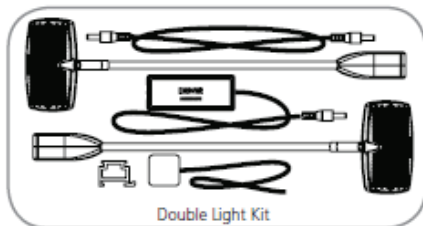

LUM-LED4-B
KIT

LUM-LED4-EXT
Extension

Double Light Kit

Extension Light Kit

FEATURES & BENEFITS

- Projects cool white light
- Low voltage 12 watt
- LED rated for 20,000 continuous hours
- Includes 30mm clip
- Straight arm with adjustable head
- 1 meter long cord from outlet to transformer
- 3.2 meter long cord from transformer to lamp arm
- One year limited warranty / UL Approved

*Note: The single light extension kit does not contain a transformer.

DIMENSIONS

Assembled Dimensions:

4.13"w x 17.16"d

Shipping Dimensions:

Set of 2: 20"l x 12"h x 3"d / 4 lbs

Single: 20"l x 6"h x 2"d / 2 lbs