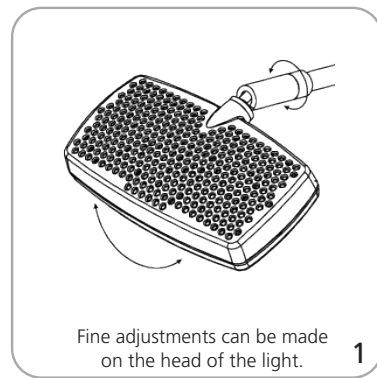

Connect the Power Supply

Link Lights

Attach Light to Dovetail

Attach Light to Extrusion

Position Light

Connect Power

Exhibit Lighting

Have a Question?