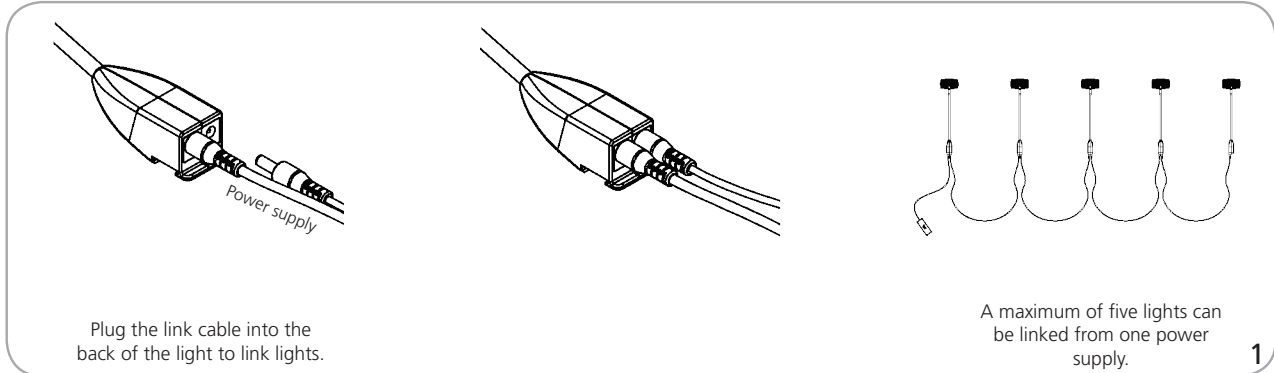

Link Lights