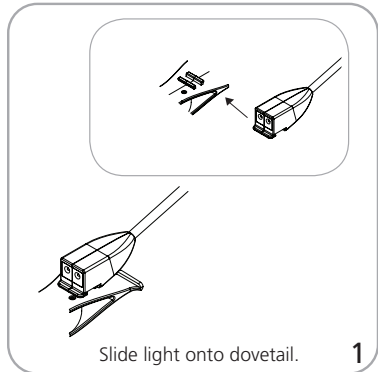

- Protect the fixture from impact, scratching or abrasions.
- If the cord-set becomes damaged, replace the cord-set before using fixture.
- Turn off, unplug fixture and allow to cool before storing.

We are continually improving and modifying our product range and reserve the right to vary the specifications without prior notice. All dimensions and weights quoted are approximate and we accept no responsibility for variance. E&OE. See Graphic Templates for graphic bleed specifications.

Connect the Power Supply

Link Lights

Attach Light to Dovetail

Attach Light to Extrusion

Position Light

Connect Power

Exhibit Lighting

Have a Question?