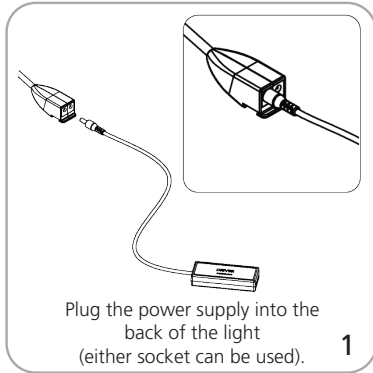

Connect the Power Supply