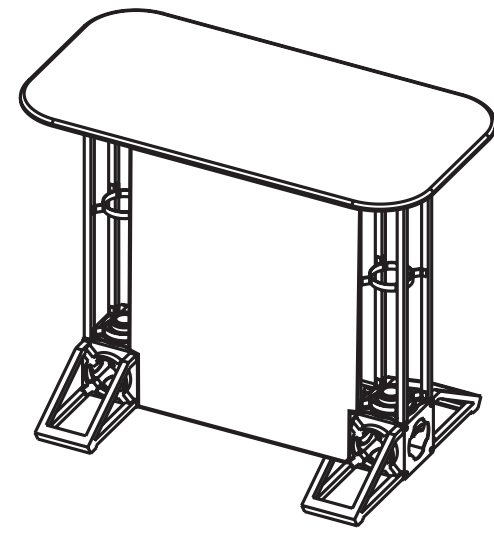

Truss Counter Straight Style A

Front Side Panel:

Total Graphic Area: 29.75" x 40.125"

Finished Size: 25.75" x 36.125"

Template requires 2" bleed around the perimeter

Notching = 7/8" x 6 1/8" rectangle that is cut into the appropriate location.

FS

**Compatible with
Truss Counters: OR-TC01,
OR-TC02 and OR-TC03**

notched

.875" x 6.125"

on bottom

left and right side.

— bleed area

— trim line