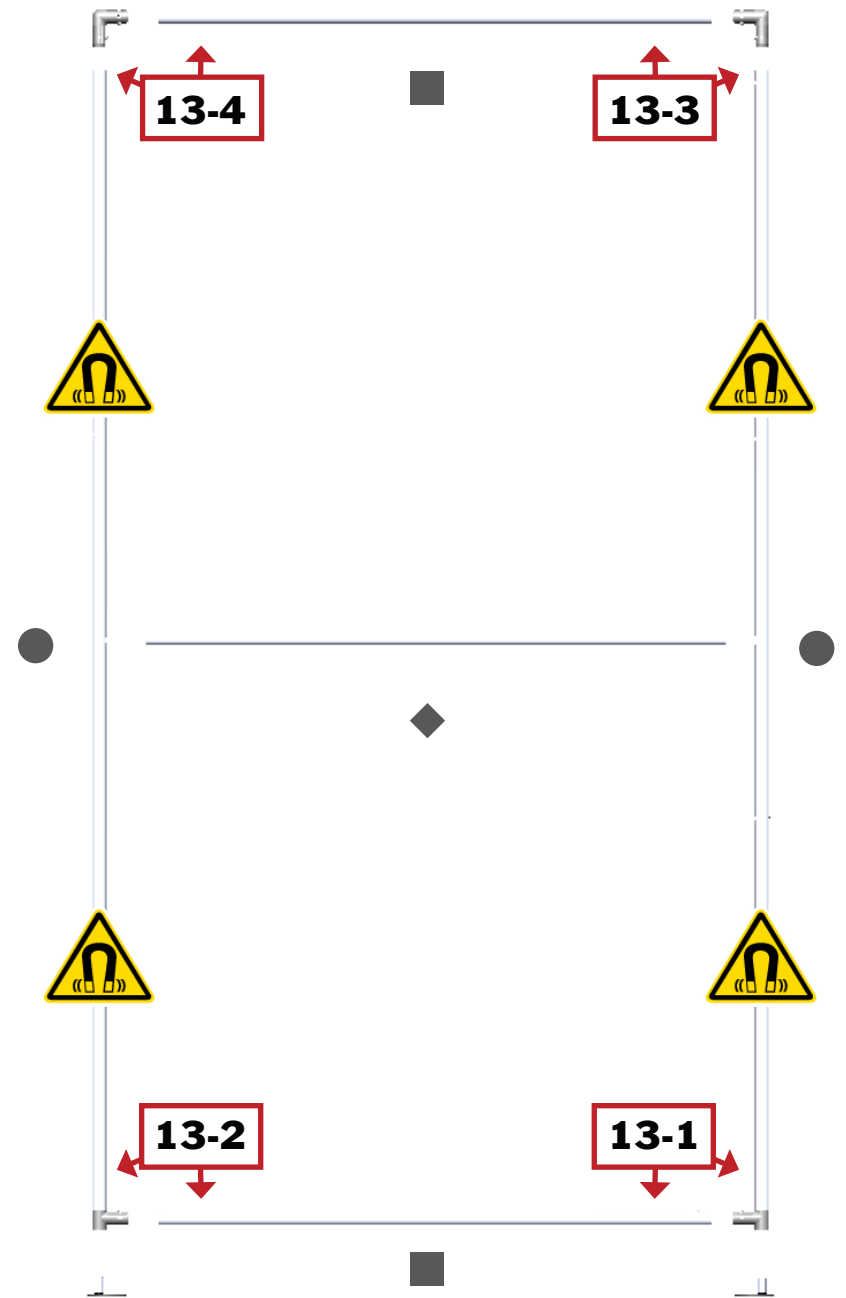

dimensions:

Hardware

Assembled unit:
48.7" w x 96.2" h x 15.7" d
1237mm(w) x 2444mm(h) x 399mm(d)

Approximate weight:
14 lbs / 7 kg

Graphic

Refer to related graphic template for more information.

Visit:
<https://www.tradeshowplus.com>

*Not to scale

Bungee-Connected

13-A

(x2)

13-B

(x2)

13-C

(x1)

Loose

(x2)

13-D

(x2)

13-E

(x1)

Graphic

Graphic