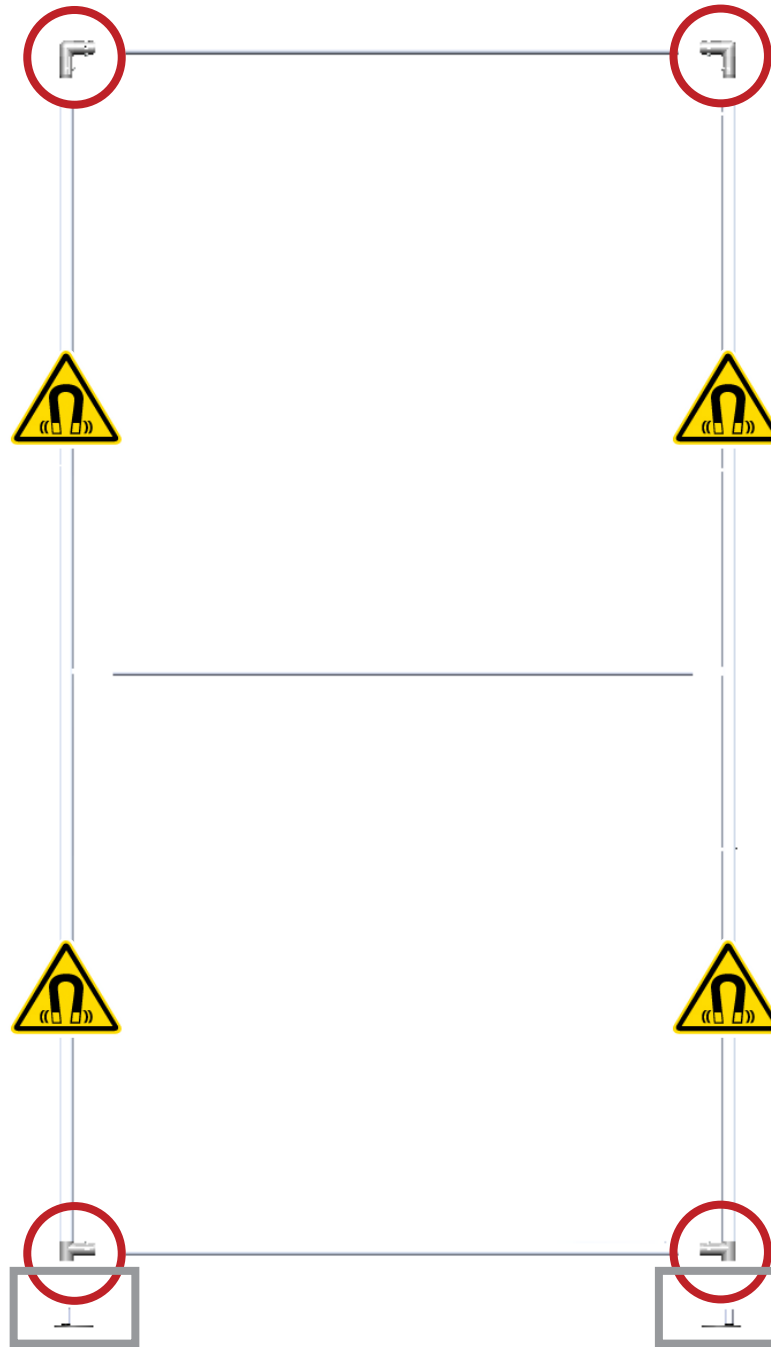

Modulate Banner 13

Modulate Fabric Banners feature unique angles and shapes, are portable and now are even easier to configure to achieve your dream space! Modulate now offers magnets to attach frames and keep them securely connected together. Choose from multiple frame shapes to design your own combinations – walls, booths, conference rooms, storage areas – the possibilities are endless! The aluminum tube frames feature snap-button connections coupled with a printed pillowcase fabric graphic to slip over the frame and zip closed at the bottom. Twist-lock feet connect the tube frames at the bottom of the display. Each frame comes in a durable, portable carry bag.

dimensions:

Hardware

Assembled unit:
48.7" w x 96.2" h x 15.7" d
1237mm(w) x 2444mm(h) x 399mm(d)

Approximate weight:
14 lbs / 7 kg

Graphic

Refer to related graphic template for more information.

Visit:
<https://www.tradeshowplus.com>

*Not to scale

Bungee-Connected

13-A

(x2)

13-B

(x2)

13-C

(x1)

Loose

(x2)

13-D

(x2)

13-E

(x1)

Graphic

Graphic