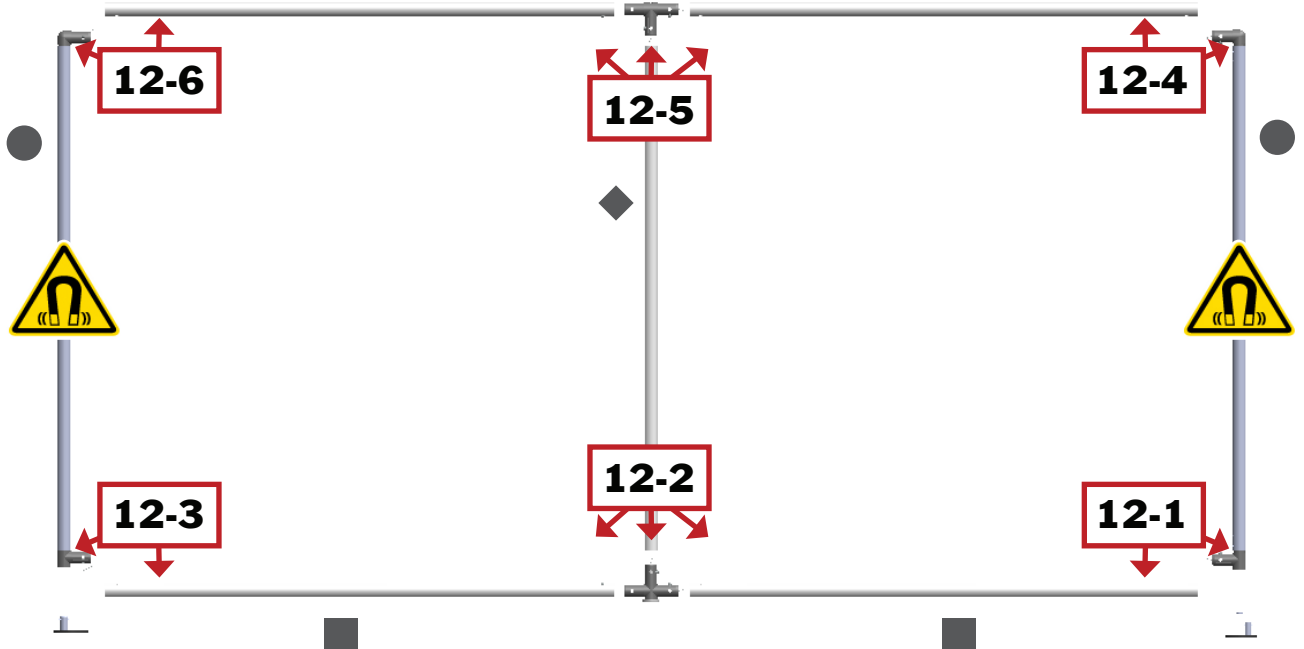

## dimensions:

### Hardware

Assembled unit:  
96.31" w x 48.6" h x 15.7" d  
2447mm(w) x 1234mm(h) x 399mm(d)

Approximate weight:  
14 lbs / 7 kg

\*Not to scale

12-A

(x2)

12-B

(x4)

12-C

(x1)

Loose

(x1)

12-D

(x2)

12-E

(x1)

12-F

(x1)

Graphic