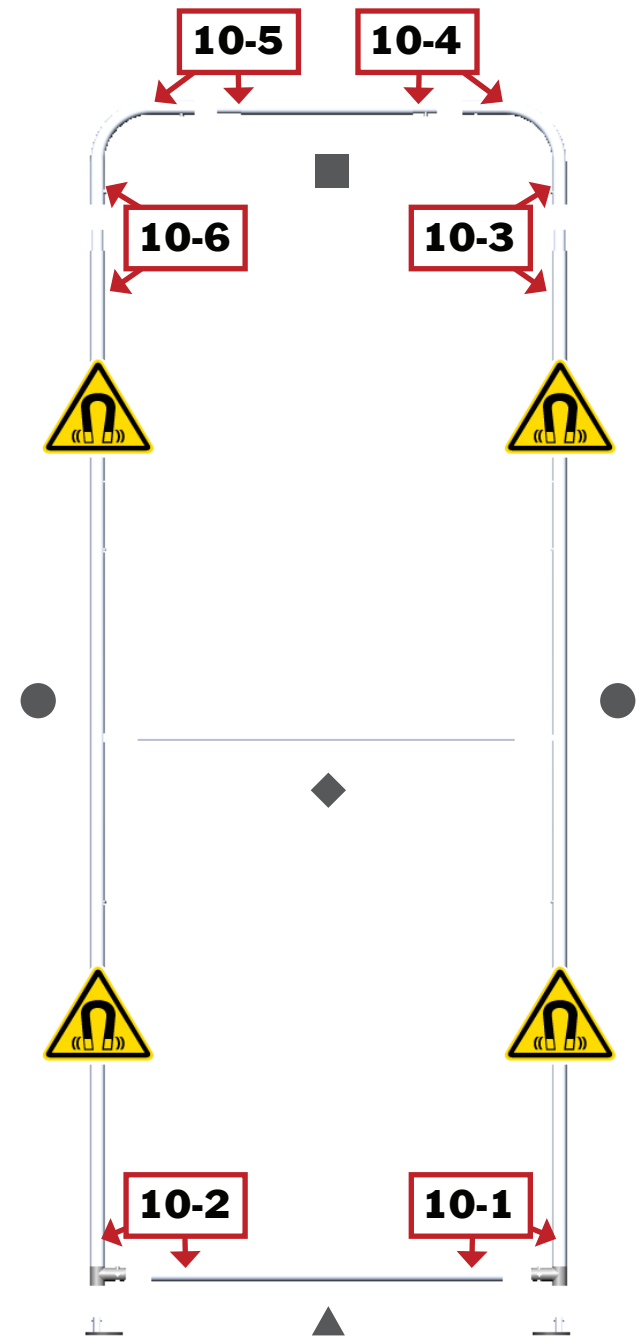

Modulate Banner 10

Modulate Fabric Banners feature unique angles and shapes, are portable and now are even easier to configure to achieve your dream space! Modulate now offers magnets to attach frames and keep them securely connected together. Choose from multiple frame shapes to design your own combinations – walls, booths, conference rooms, storage areas – the possibilities are endless! The aluminum tube frames feature snap-button connections coupled with a printed pillowcase fabric graphic to slip over the frame and zip closed at the bottom. Twist-lock feet connect the tube frames at the bottom of the display. Each frame comes in a durable, portable carry bag.

dimensions:

Hardware

Assembled unit:
32.7" w x 95.6" h x 15.7" d
832mm(w) x 2429mm(h) x 399mm(d)

Approximate weight:
13 lbs / 6 kg

Graphic

Refer to related graphic template for more information.

Visit:
<https://www.tradeshowplus.com>

Shipping

Packing box(es):
1 Box

Box size:
48" l x 12" h x 5" d
1220mm(l) x 305mm(h) x 127mm(d)

Approximate shipping weight:
16 lbs / 8 kg

additional information:

Graphic material:
Dye-sublimation zipper pillowcase fabric

*Not to scale

Graphic