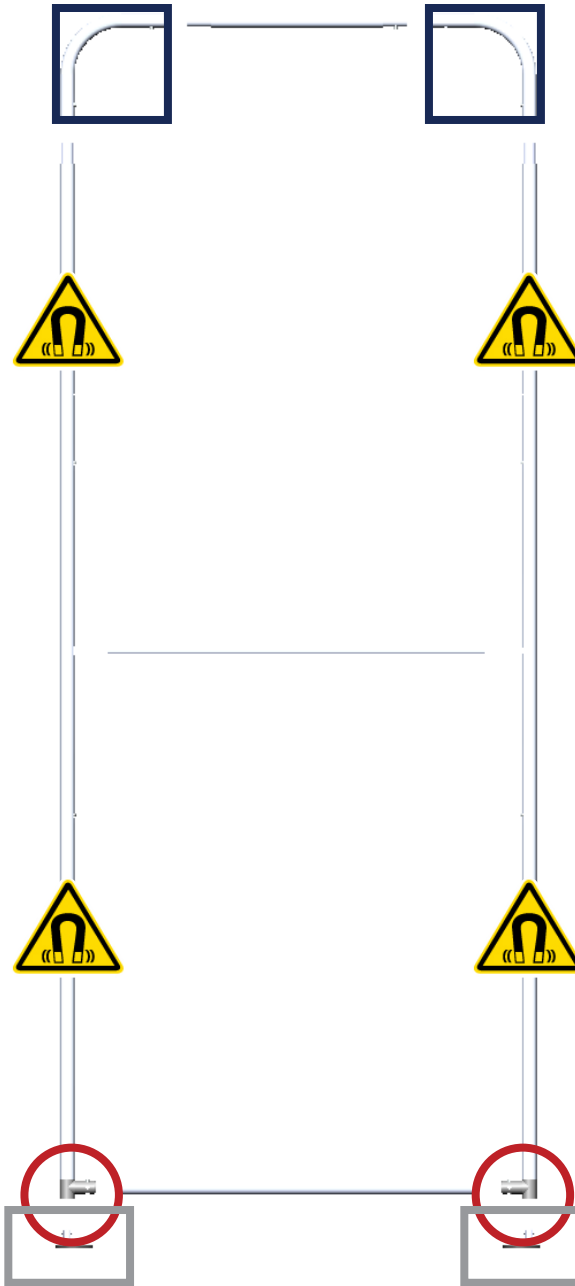

Modulate Banner 10

Modulate Fabric Banners feature unique angles and shapes, are portable and now are even easier to configure to achieve your dream space! Modulate now offers magnets to attach frames and keep them securely connected together. Choose from multiple frame shapes to design your own combinations – walls, booths, conference rooms, storage areas – the possibilities are endless! The aluminum tube frames feature snap-button connections coupled with a printed pillowcase fabric graphic to slip over the frame and zip closed at the bottom. Twist-lock feet connect the tube frames at the bottom of the display. Each frame comes in a durable, portable carry bag.

dimensions:

Hardware

Assembled unit:
32.7" w x 95.6" h x 15.7" d
832mm(w) x 2429mm(h) x 399mm(d)

Approximate weight:
13 lbs / 6 kg

Graphic

Refer to related graphic template for more information.

Visit:
<https://www.tradeshowplus.com>

This product may include the following materials for recycle:
aluminum, select wood, fabric, cardboard, paper, steel, and plastics.

1 person assembly recommended:

We are continually improving and modifying our product range and reserve the right to vary the specifications without prior notice. All dimensions and weights quoted are approximate and we accept no responsibility for variance. E&OE. See Graphic Templates for graphic bleed specifications.

*Not to scale

Graphic