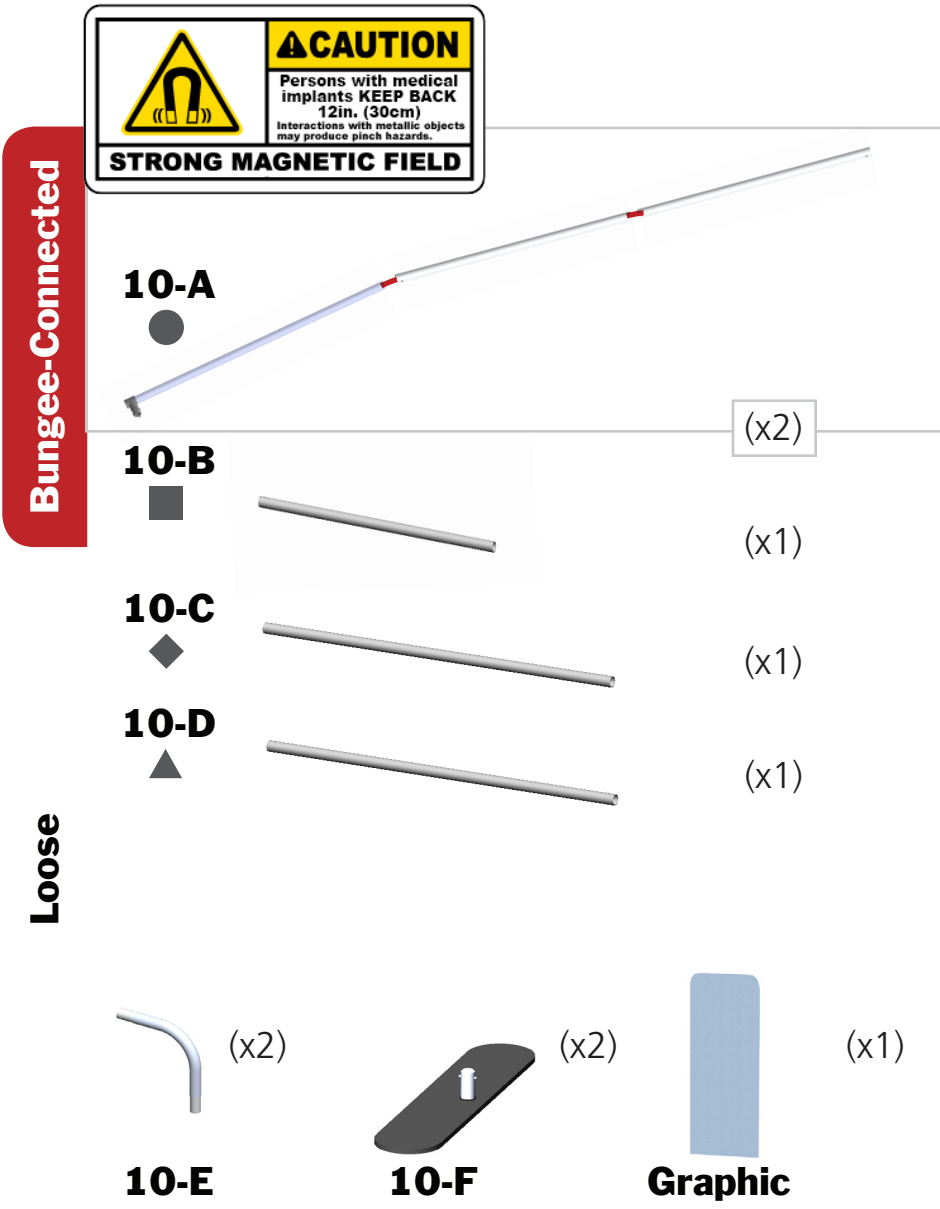

Modulate Banner 10

Modulate Fabric Banners feature unique angles and shapes, are portable and now are even easier to configure to achieve your dream space! Modulate now offers magnets to attach frames and keep them securely connected together. Choose from multiple frame shapes to design your own combinations – walls, booths, conference rooms, storage areas – the possibilities are endless! The aluminum tube frames feature snap-button connections coupled with a printed pillowcase fabric graphic to slip over the frame and zip closed at the bottom. Twist-lock feet connect the tube frames at the bottom of the display. Each frame comes in a durable, portable carry bag.

*Not to scale

Graphic