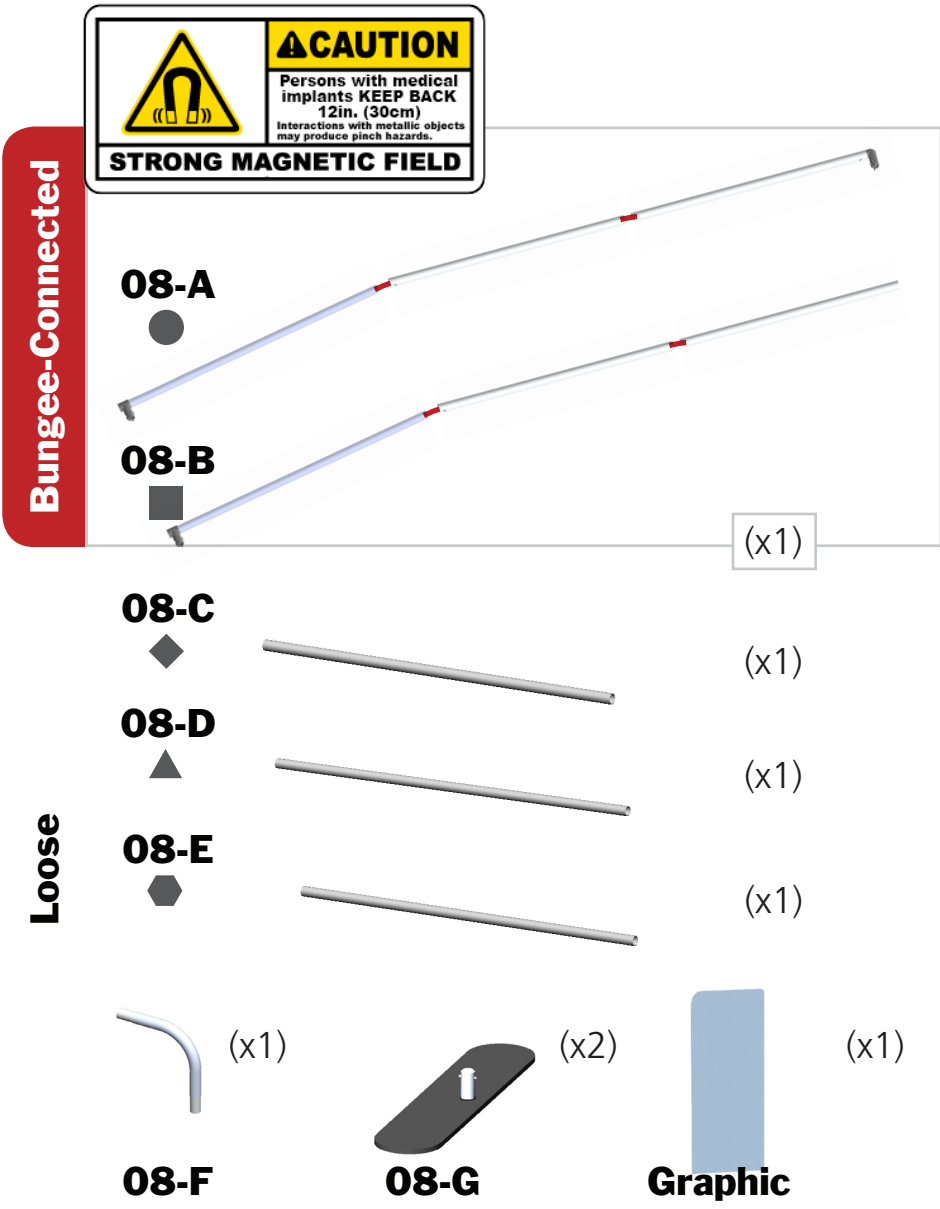

Modulate Banner 08

Modulate Fabric Banners feature unique angles and shapes, are portable and now are even easier to configure to achieve your dream space! Modulate now offers magnets to attach frames and keep them securely connected together. Choose from multiple frame shapes to design your own combinations – walls, booths, conference rooms, storage areas – the possibilities are endless! The aluminum tube frames feature snap-button connections coupled with a printed pillowcase fabric graphic to slip over the frame and zip closed at the bottom. Twist-lock feet connect the tube frames at the bottom of the display. Each frame comes in a durable, portable carry bag.

Use caution when handling this product around mechanical wrist watches, metal tools, electronic devices, credit cards or any other similar items. DO NOT place any part of the body, such as fingers, hands, etc, between the magnetic surface areas of the components.

*Not to scale

Graphic