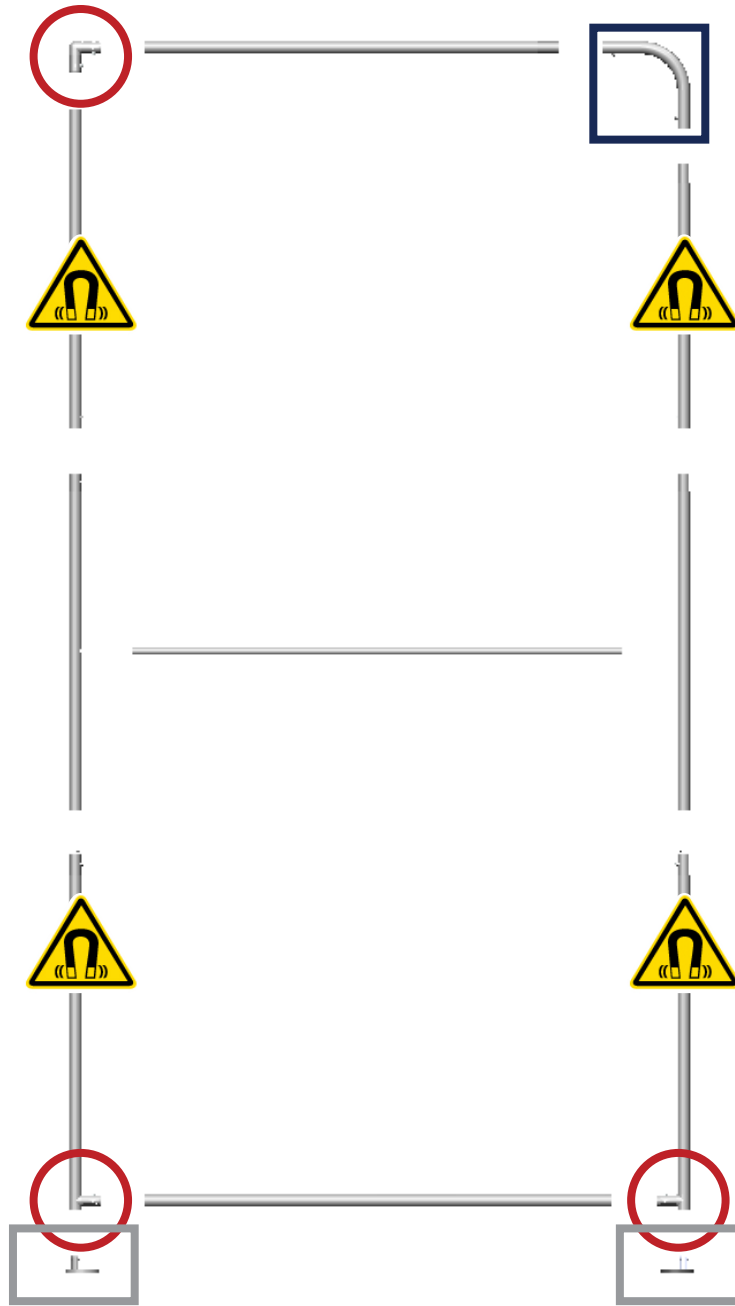

Modulate Banner 08

Modulate Fabric Banners feature unique angles and shapes, are portable and now are even easier to configure to achieve your dream space! Modulate now offers magnets to attach frames and keep them securely connected together. Choose from multiple frame shapes to design your own combinations – walls, booths, conference rooms, storage areas – the possibilities are endless! The aluminum tube frames feature snap-button connections coupled with a printed pillowcase fabric graphic to slip over the frame and zip closed at the bottom. Twist-lock feet connect the tube frames at the bottom of the display. Each frame comes in a durable, portable carry bag.

This product may include the following materials for recycle:
aluminum, select wood, fabric, cardboard, paper, steel, and plastics.

1 person assembly recommended:

We are continually improving and modifying our product range and reserve the right to vary the specifications without prior notice. All dimensions and weights quoted are approximate and we accept no responsibility for variance. E&OE. See Graphic Templates for graphic bleed specifications.

*Not to scale

Graphic