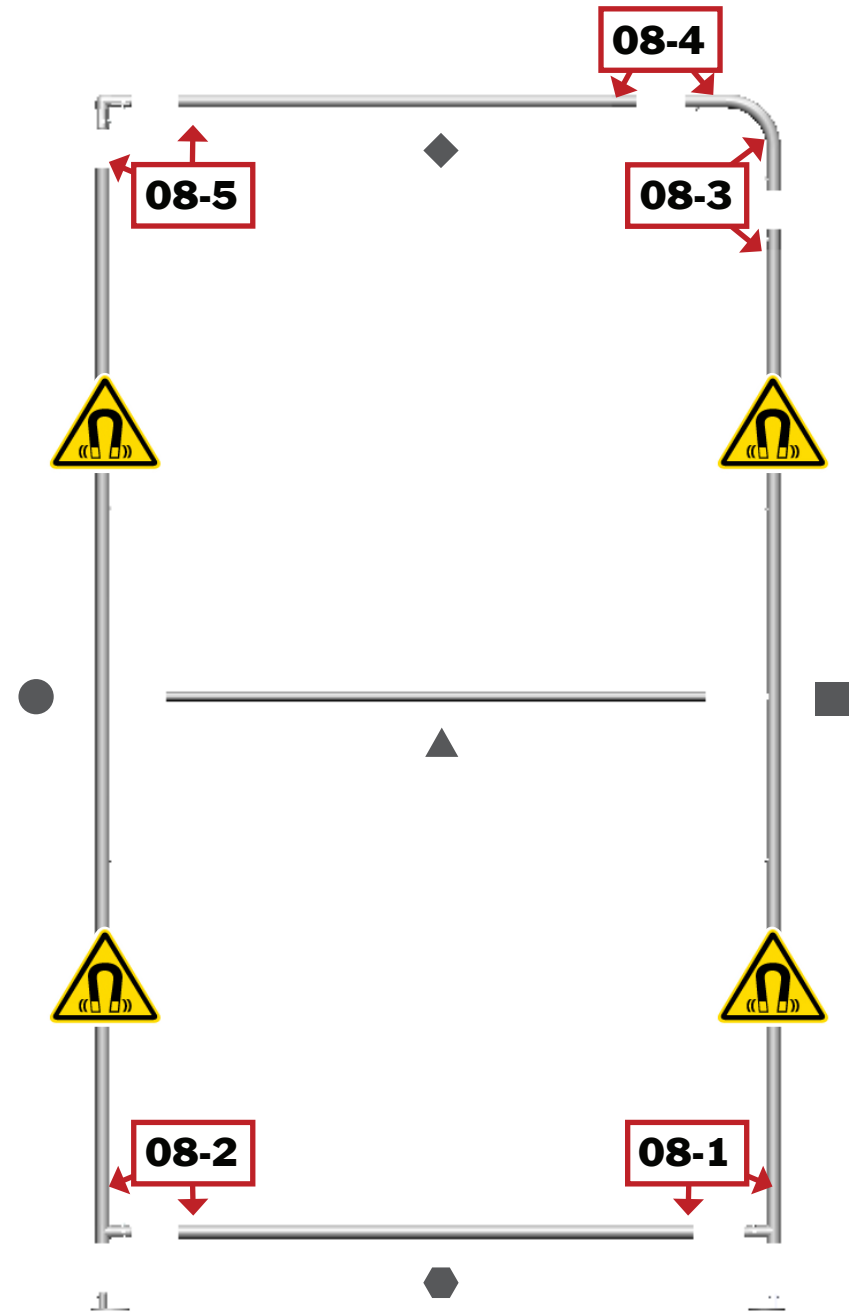

*Not to scale