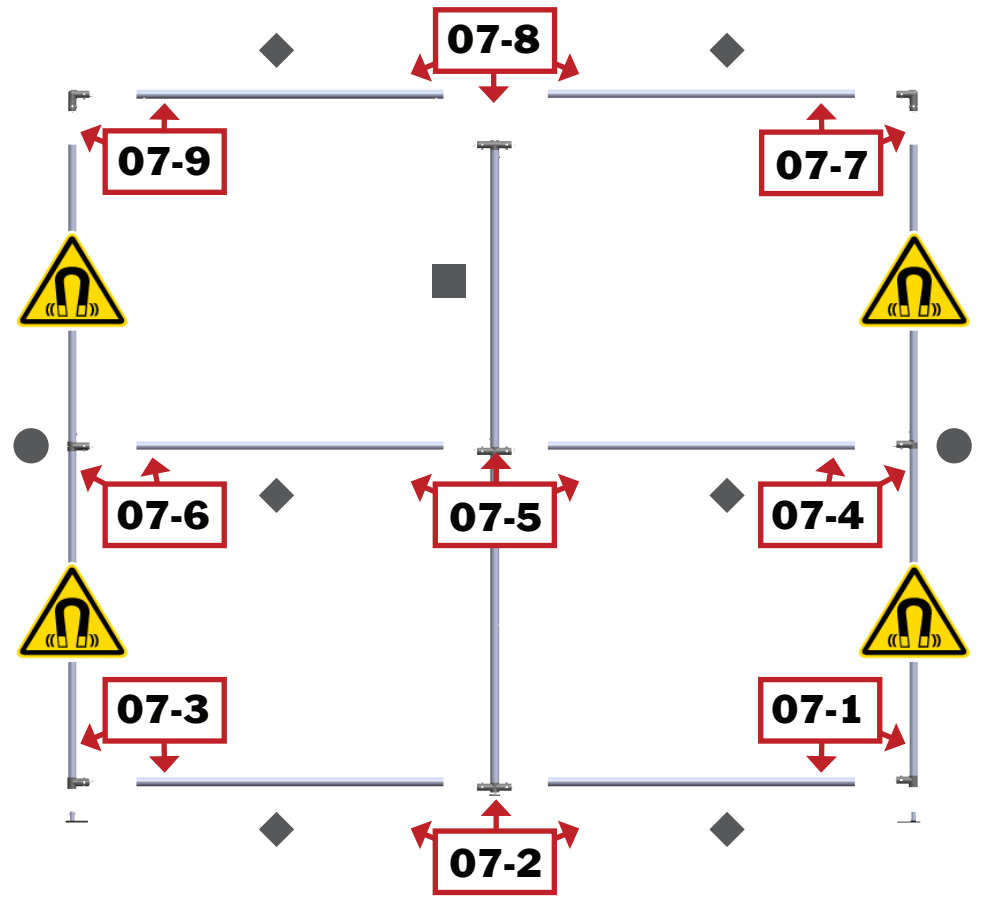

dimensions:

Hardware

Assembled unit:
90.73" w x 91.55" h x 15.75" d
2305mm(w) x 2326mm(h) x 401mm(d)

Approximate weight:
18 lbs / 9 kg

Graphic

Refer to related graphic template for more information.

Visit:
<https://www.tradeshowplus.com>

This product may include the following materials for recycle:
aluminum, select wood, fabric, cardboard, paper, steel, and plastics.

1 person assembly recommended:

We are continually improving and modifying our product range and reserve the right to vary the specifications without prior notice. All dimensions and weights quoted are approximate and we accept no responsibility for variance. E&OE. See Graphic Templates for graphic bleed specifications.

*Not to scale

Loose

Graphic

x2