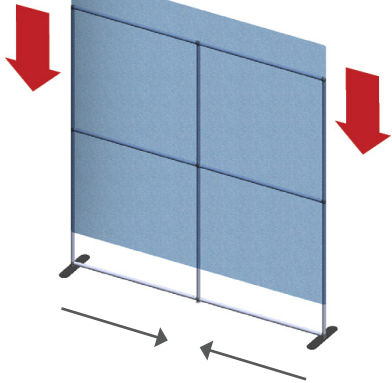

Modulate Banner 07

Modulate Fabric Banners feature unique angles and shapes, are portable and now are even easier to configure to achieve your dream space! Modulate now offers magnets to attach frames and keep them securely connected together. Choose from multiple frame shapes to design your own combinations – walls, booths, conference rooms, storage areas – the possibilities are endless! The aluminum tube frames feature snap-button connections coupled with a printed pillowcase fabric graphic to slip over the frame and zip closed at the bottom. Twist-lock feet connect the tube frames at the bottom of the display. Each frame comes in a durable, portable carry bag.

*Not to scale

Loose

Graphic

x2