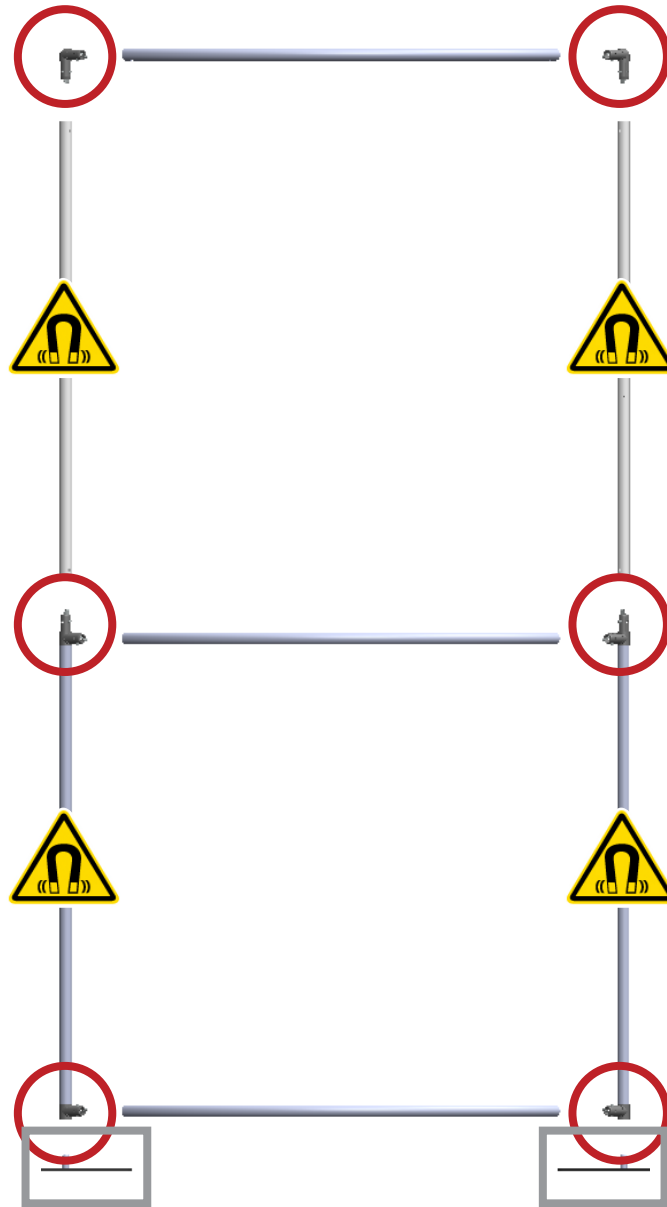

Modulate Banner 06

Modulate Fabric Banners feature unique angles and shapes, are portable and now are even easier to configure to achieve your dream space! Modulate now offers magnets to attach frames and keep them securely connected together. Choose from multiple frame shapes to design your own combinations – walls, booths, conference rooms, storage areas – the possibilities are endless! The aluminum tube frames feature snap-button connections coupled with a printed pillowcase fabric graphic to slip over the frame and zip closed at the bottom. Twist-lock feet connect the tube frames at the bottom of the display. Each frame comes in a durable, portable carry bag.

This product may include the following materials for recycle:
aluminum, select wood, fabric, cardboard, paper, steel, and plastics.

1 person assembly recommended:

We are continually improving and modifying our product range and reserve the right to vary the specifications without prior notice. All dimensions and weights quoted are approximate and we accept no responsibility for variance. E&OE. See Graphic Templates for graphic bleed specifications.

*Not to scale

Graphic