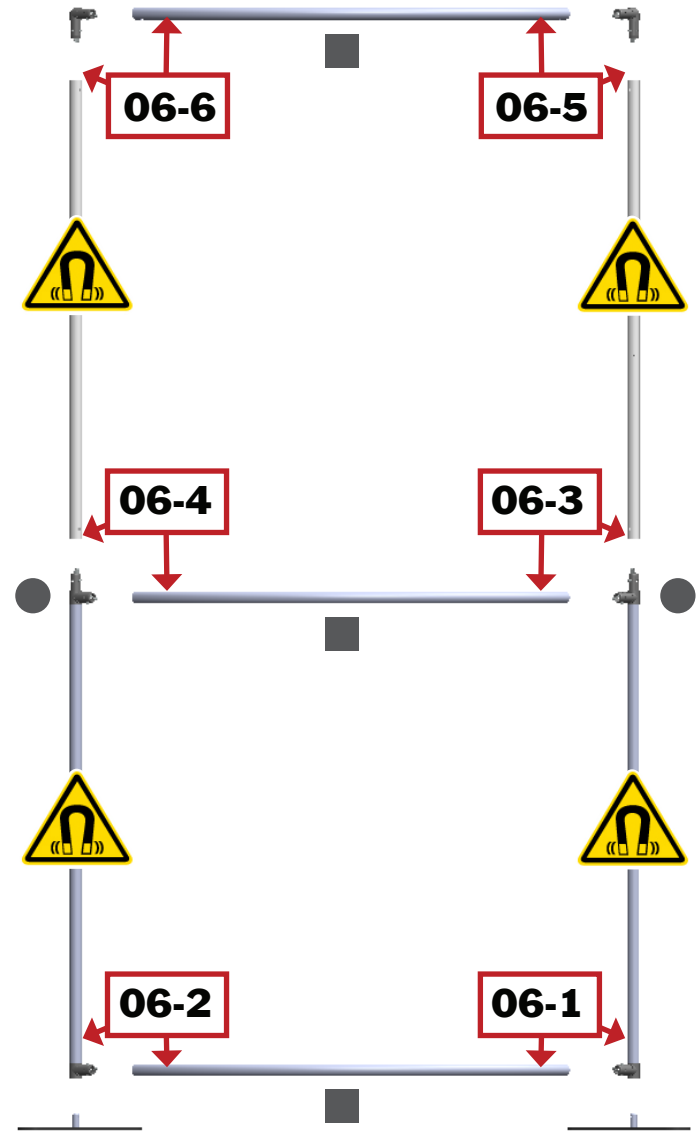

dimensions:

Hardware

Assembled unit:
55.29" w x 96.2" h x 15.75" d
1405mm(w) x 2443mm(h) x 401mm(d)

Approximate weight:
14 lbs / 7 kg

Graphic

Refer to related graphic template for more information.

Visit:
<https://www.tradeshowplus.com>

Shipping

Packing box(es):
1 Box

Box size: 54" l x 12" h x 5" d
1372mm(l) x 305mm(h) x 127mm(d)

Approximate shipping weight:
17 lbs / 8 kg

additional information:

Graphic material:
Dye-sublimation zipper pillowcase fabric

*Not to scale

Graphic