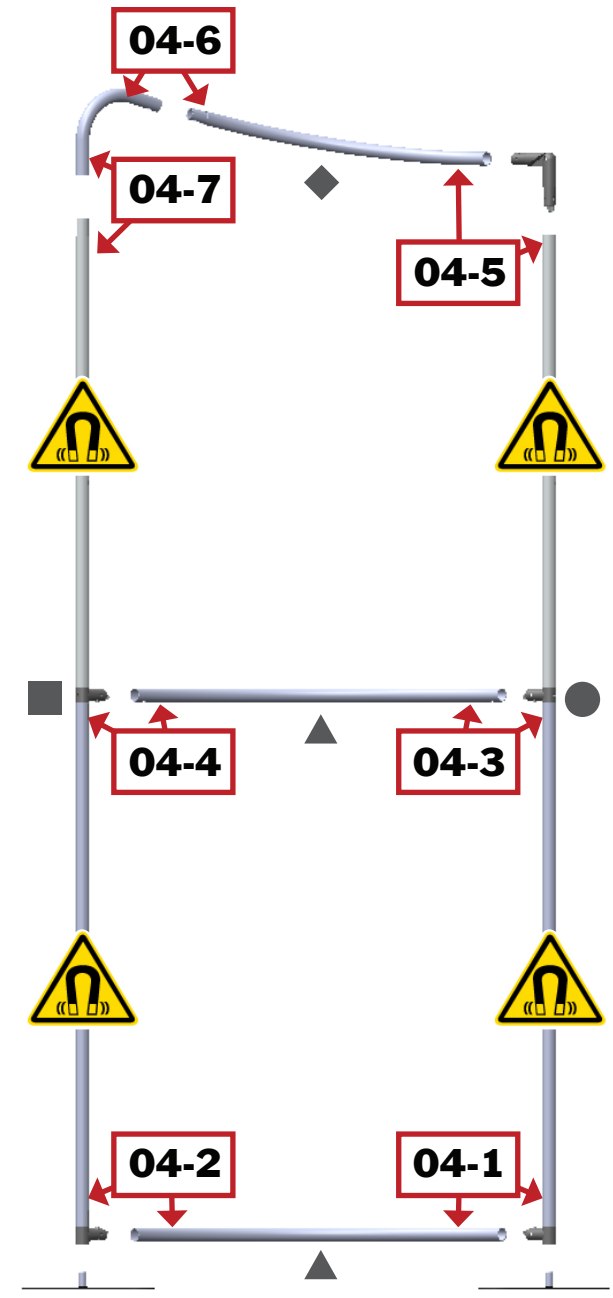

dimensions:

Hardware

Assembled unit:
43.74" w x 96.2" h x 12.51" d
1111mm(w) x 2443mm(h) x 318mm(d)

Approximate weight:
14 lbs / 7 kg

Graphic

Refer to related graphic template for more information.

Visit:
<https://www.tradeshowplus.com>

Shipping

Packing box(es):
1 Box

Box size: 54" l x 12" h x 5" d
1372mm(l) x 305mm(h) x 127mm(d)

Approximate shipping weight:
17 lbs / 8 kg

additional information:

Graphic material:
Dye-sublimation zipper pillowcase fabric

This product may include the following materials for recycle:
aluminum, select wood, fabric, cardboard, paper, steel, and plastics.

1 person assembly recommended:

We are continually improving and modifying our product range and reserve the right to vary the specifications without prior notice. All dimensions and weights quoted are approximate and we accept no responsibility for variance. E&OE. See Graphic Templates for graphic bleed specifications.

*Not to scale

Graphic