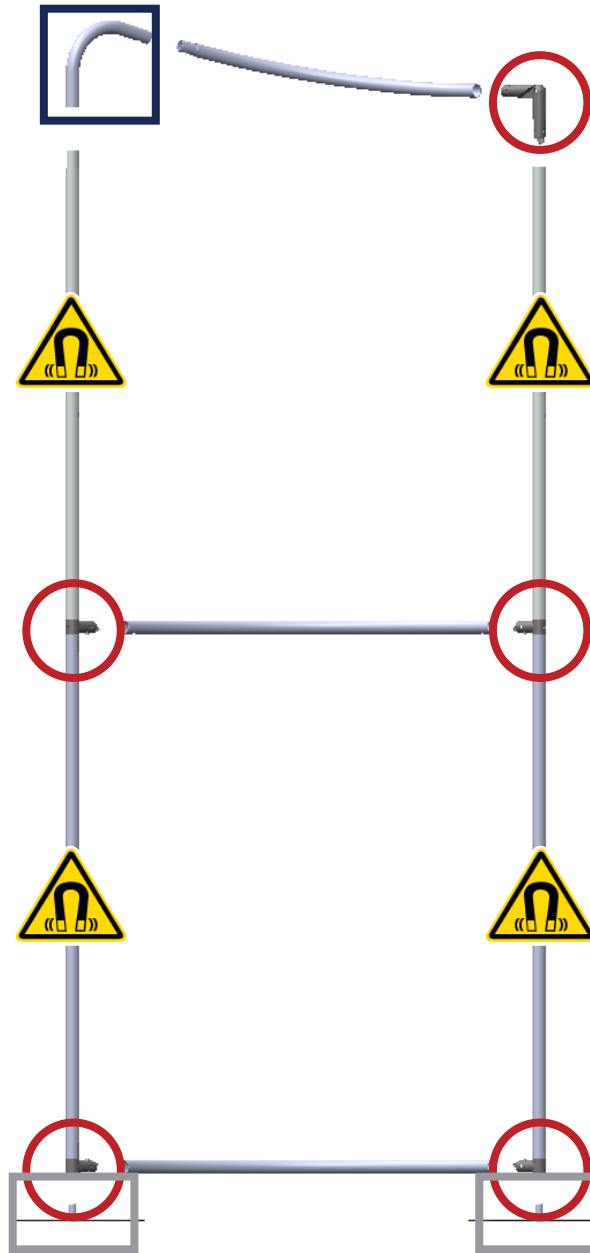

Modulate Banner 04

Modulate Fabric Banners feature unique angles and shapes, are portable and now are even easier to configure to achieve your dream space! Modulate now offers magnets to attach frames and keep them securely connected together. Choose from multiple frame shapes to design your own combinations – walls, booths, conference rooms, storage areas – the possibilities are endless! The aluminum tube frames feature snap-button connections coupled with a printed pillowcase fabric graphic to slip over the frame and zip closed at the bottom. Twist-lock feet connect the tube frames at the bottom of the display. Each frame comes in a durable, portable carry bag.

This product may include the following materials for recycle:
aluminum, select wood, fabric, cardboard, paper, steel, and plastics.

1 person assembly recommended:

We are continually improving and modifying our product range and reserve the right to vary the specifications without prior notice. All dimensions and weights quoted are approximate and we accept no responsibility for variance. E&OE. See Graphic Templates for graphic bleed specifications.

*Not to scale

Graphic