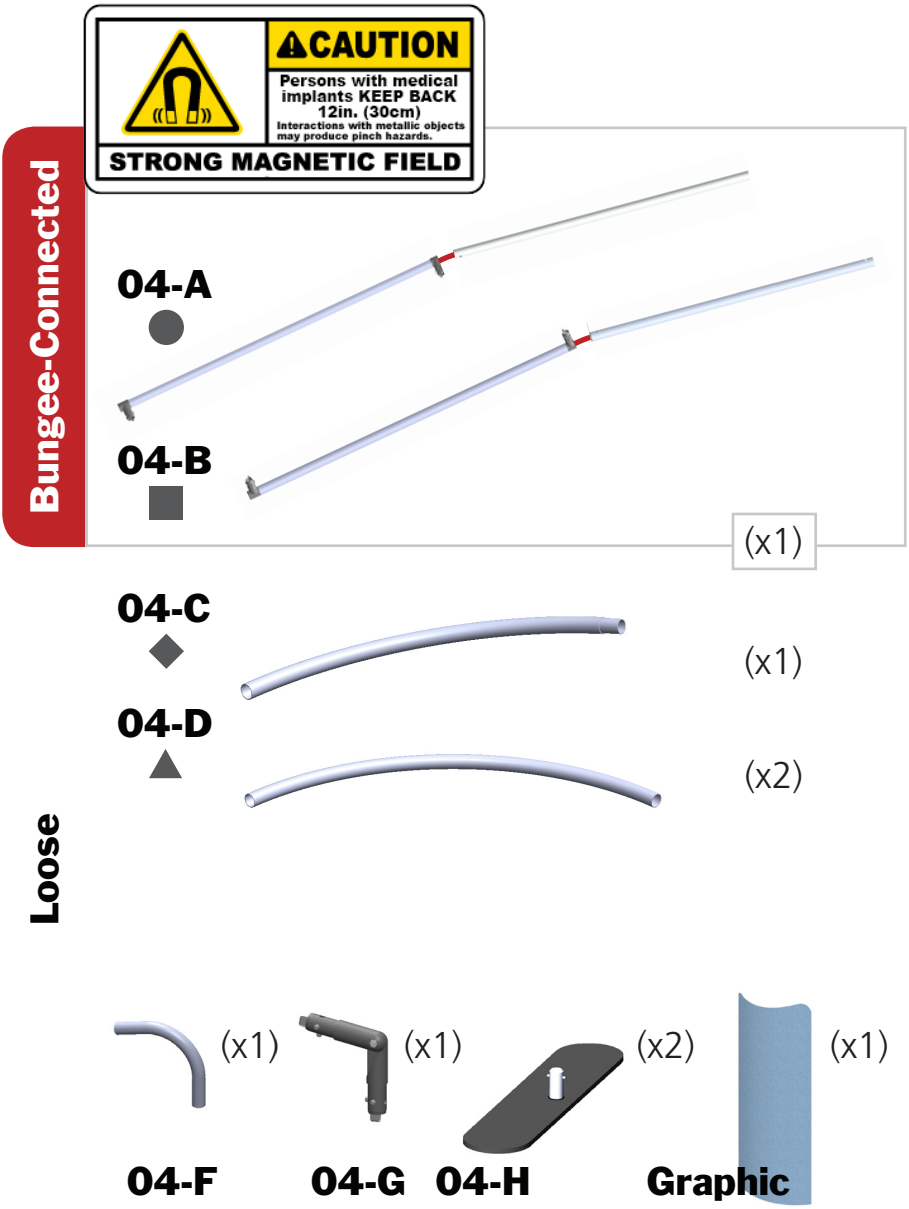

Modulate Banner 04

Modulate Fabric Banners feature unique angles and shapes, are portable and now are even easier to configure to achieve your dream space! Modulate now offers magnets to attach frames and keep them securely connected together. Choose from multiple frame shapes to design your own combinations – walls, booths, conference rooms, storage areas – the possibilities are endless! The aluminum tube frames feature snap-button connections coupled with a printed pillowcase fabric graphic to slip over the frame and zip closed at the bottom. Twist-lock feet connect the tube frames at the bottom of the display. Each frame comes in a durable, portable carry bag.

*Not to scale

Graphic