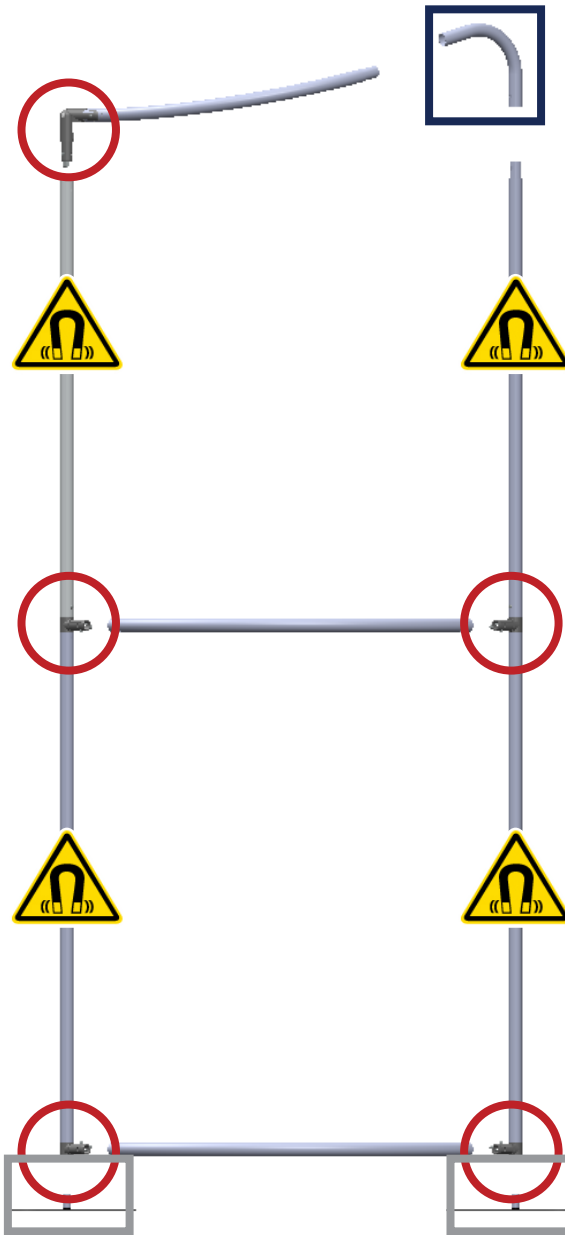

Modulate Banner 03

Modulate Fabric Banners feature unique angles and shapes, are portable and now are even easier to configure to achieve your dream space! Modulate now offers magnets to attach frames and keep them securely connected together. Choose from multiple frame shapes to design your own combinations – walls, booths, conference rooms, storage areas – the possibilities are endless! The aluminum tube frames feature snap-button connections coupled with a printed pillowcase fabric graphic to slip over the frame and zip closed at the bottom. Twist-lock feet connect the tube frames at the bottom of the display. Each frame comes in a durable, portable carry bag.

This product may include the following materials for recycle:
aluminum, select wood, fabric, cardboard, paper, steel, and plastics.

1 person assembly recommended:

We are continually improving and modifying our product range and reserve the right to vary the specifications without prior notice. All dimensions and weights quoted are approximate and we accept no responsibility for variance. E&OE. See Graphic Templates for graphic bleed specifications.

*Not to scale

Bungee-Connected

Loose

03-A ● (x1)

03-B ■ (x1)

03-C ◆ (x1)

03-D ▲ (x2)

03-E (x1) **03-F** (x1) **03-G** (x2) **Graphic** (x1)

CAUTION
Persons with medical implants **KEEP BACK 12in. (30cm)**
Interactions with metallic objects may produce pinch hazards.

STRONG MAGNETIC FIELD

Graphic