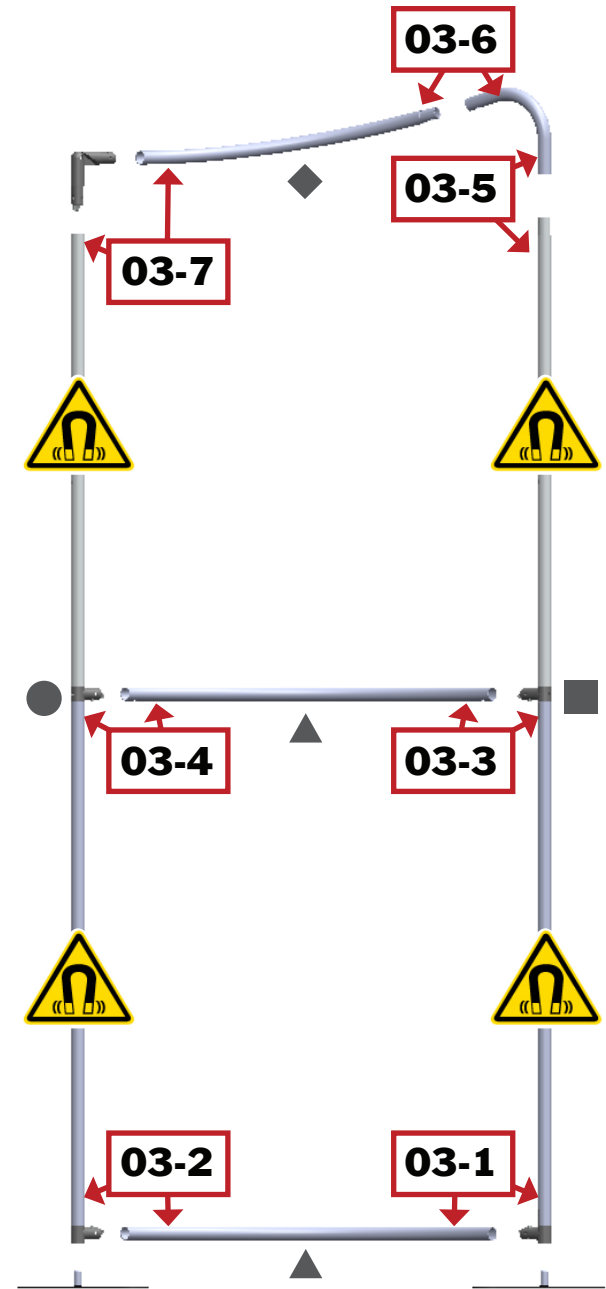

dimensions:

Hardware

Assembled unit:
43.74" w x 96.2" h x 12.51" d
1111mm(w) x 2443mm(h) x 318mm(d)

Approximate weight:
14 lbs / 7 kg

Graphic

Refer to related graphic template for more information.

Visit:
<https://www.tradeshowplus.com>

This product may include the following materials for recycle:
aluminum, select wood, fabric, cardboard, paper, steel, and plastics.

1 person assembly recommended:

We are continually improving and modifying our product range and reserve the right to vary the specifications without prior notice. All dimensions and weights quoted are approximate and we accept no responsibility for variance. E&OE. See Graphic Templates for graphic bleed specifications.

*Not to scale

Bungee-Connected

Loose

03-A ● (x1)

03-B ■ (x1)

03-C ◆ (x1)

03-D ▲ (x2)

03-E (x1) **03-F** (x1) **03-G** (x2) **Graphic** (x1)

CAUTION
Persons with medical implants **KEEP BACK 12in. (30cm)**
Interactions with metallic objects may produce pinch hazards.

STRONG MAGNETIC FIELD

Graphic