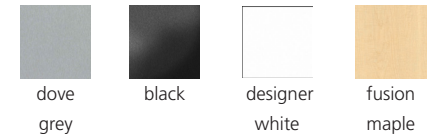

Panel Colors:

1 person assembly recommended:

This product may include the following materials for recycle:
aluminum, select wood, fabric, cardboard, paper, steel, and plastics.

We are continually improving and modifying our product range and reserve the right to vary the specifications without prior notice. All dimensions and weights quoted are approximate and we accept no responsibility for variance. E&OE. See Graphic Templates for graphic bleed specifications.