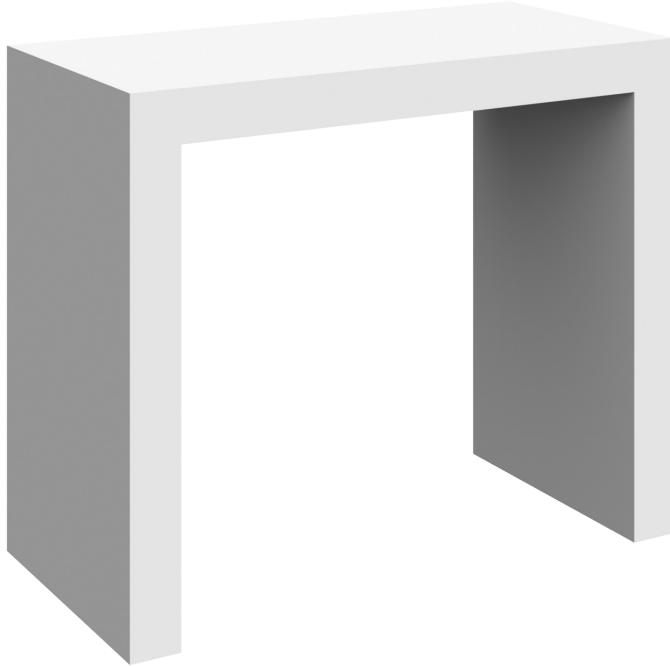

Hybrid Pro Modular Counter 13

The Hybrid Pro™ Modular Counter 13 is a sleek and stylish wood counter that complements any exhibit or display. This open, nearly 4ft wide counter includes only three pieces for quick assembly. Optional adhesive backed vinyl graphic adds a pop of color and area for additional branding.

features and benefits:

- Laminated finish
- Easy assembly
- Stylish simple design
- Lifetime hardware warranty against manufacturer defects

dimensions:

Hardware

Assembled unit:
47.25" w x 39.37" h x 23.15" d
1200mm(w) x 1000mm(h) x 588(d)

2. Push the side panels into the top panel and engage the roto locks with the hex key. Tilt the counter upright to complete the assembly.

Note: The roto locks on the same side panel will lock in opposite directions.