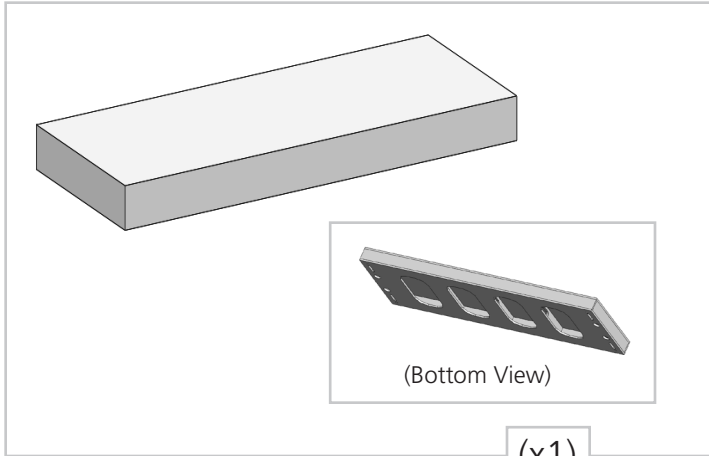

features and benefits:

- Laminated finish
- Easy assembly
- Stylish simple design
- Lifetime hardware warranty against manufacturer defects

dimensions:

Hardware

Assembled unit:
47.25" w x 39.37" h x 23.15" d
1200mm(w) x 1000mm(h) x 588(d)

Panel Colors:

1 person assembly recommended:

This product may include the following materials for recycle:
aluminum, select wood, fabric, cardboard, paper, steel, and plastics.

We are continually improving and modifying our product range and reserve the right to vary the specifications without prior notice. All dimensions and weights quoted are approximate and we accept no responsibility for variance. E&OE. See Graphic Templates for graphic bleed specifications.

Included In Your Kit

(Bottom View)

(x1)

(x2)

ROTO-HEX-KEY

(x1)

Table Assembly

1. Set the side panels on the floor with the roto lock holes facing each other. Place the top panel in front of the side panels to match the color dots.