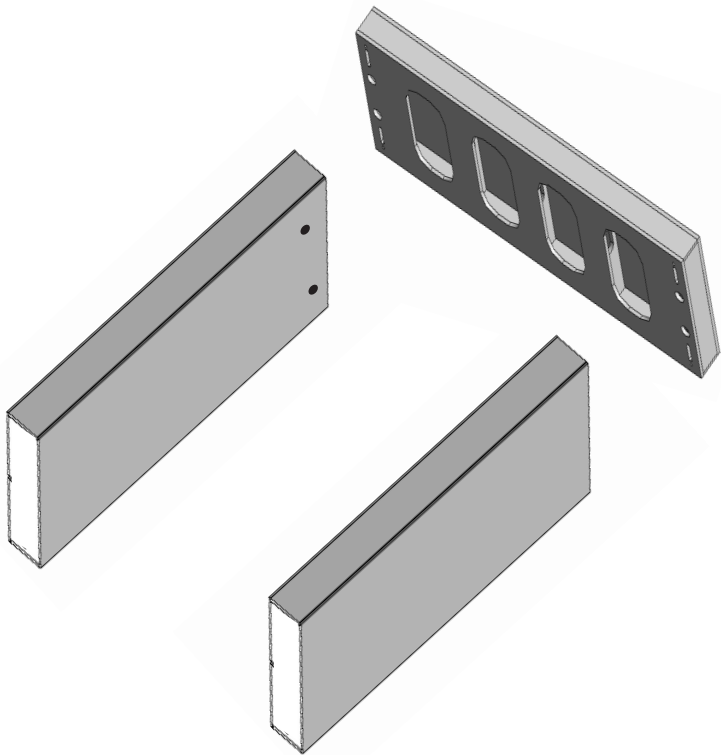

features and benefits:

- Laminated finish
- Easy assembly
- Stylish simple design
- Lifetime hardware warranty against manufacturer defects

dimensions:

Hardware

Assembled unit:
47.25" w x 39.37" h x 23.15" d
1200mm(w) x 1000mm(h) x 588(d)

Panel Colors:

1 person assembly recommended:

This product may include the following materials for recycle:
aluminum, select wood, fabric, cardboard, paper, steel, and plastics.

We are continually improving and modifying our product range and reserve the right to vary the specifications without prior notice. All dimensions and weights quoted are approximate and we accept no responsibility for variance. E&OE. See Graphic Templates for graphic bleed specifications.

Included In Your Kit

(Bottom View)

(x1)

(x2)

ROTO-HEX-KEY

(x1)

Table Assembly

1. Set the side panels on the floor with the roto lock holes facing each other. Place the top panel in front of the side panels to match the color dots.

2. Push the side panels into the top panel and engage the roto locks with the hex key. Tilt the counter upright to complete the assembly.

Note: The roto locks on the same side panel will lock in opposite directions.