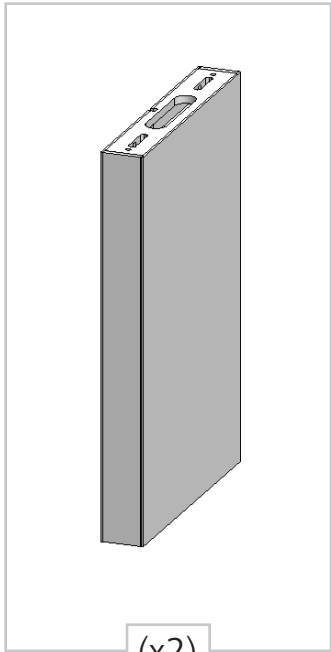

features and benefits:

- Laminated finish
- Easy assembly
- Stylish simple design
- Lifetime hardware warranty against manufacturer defects

dimensions:

Hardware

Assembled unit:
47.25" w x 39.37" h x 23.15" d
1200mm(w) x 1000mm(h) x 588(d)

Panel Colors:

1 person assembly recommended:

This product may include the following materials for recycle:
aluminum, select wood, fabric, cardboard, paper, steel, and plastics.

We are continually improving and modifying our product range and reserve the right to vary the specifications without prior notice. All dimensions and weights quoted are approximate and we accept no responsibility for variance. E&OE. See Graphic Templates for graphic bleed specifications.

Included In Your Kit

(Bottom View)

(x1)

(x2)

ROTO-HEX-KEY

(x1)

Table Assembly

1. Set the side panels on the floor with the roto lock holes facing each other. Place the top panel in front of the side panels to match the color dots.