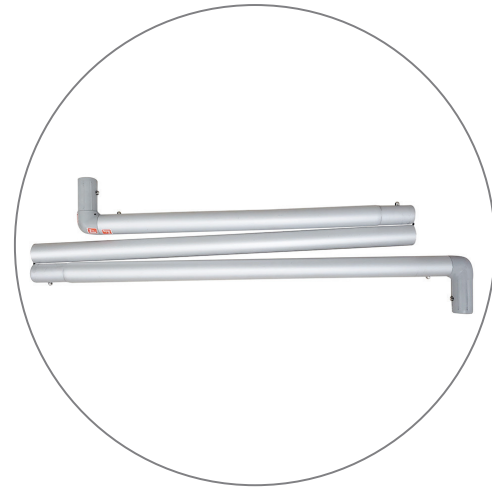

EZ TUBE 8FT STRAIGHT TOOL FREE

EZ TUBE DISPLAYS

On frame On graphic

PRODUCT DESCRIPTION

Sleek and "EZ", our tension fabric systems are a great alternative to standard backwall displays. Quickly assembled in just 5 minutes with no tools required, slide the tubes together to make the frame and lock in place with a push button snap. Then, simply pull the pillowcase-like graphic over the frame and zip it shut. The zipper, hidden from view, tightens the stretch fabric beautifully displaying your images. Disassembled, the lightweight frame and graphic fits inside a compact silver bag.

Tool free corner connection
(push button instead of rivets)

Tool free foot connection
(push button instead of screws)

EZ Tube Silver Bag with wheels
48"W x 11"H x 6"D

On frame

On graphic

PARTS LIST

(qty 2) Vertical tube set

Top horizontal tube set

(qty 2) Bottom Corner Connector

Bottom horizontal tube set

(qty 2) Feet

(qty 1) Silverbag

On frame

On graphic

AVAILABLE ACCESSORIES