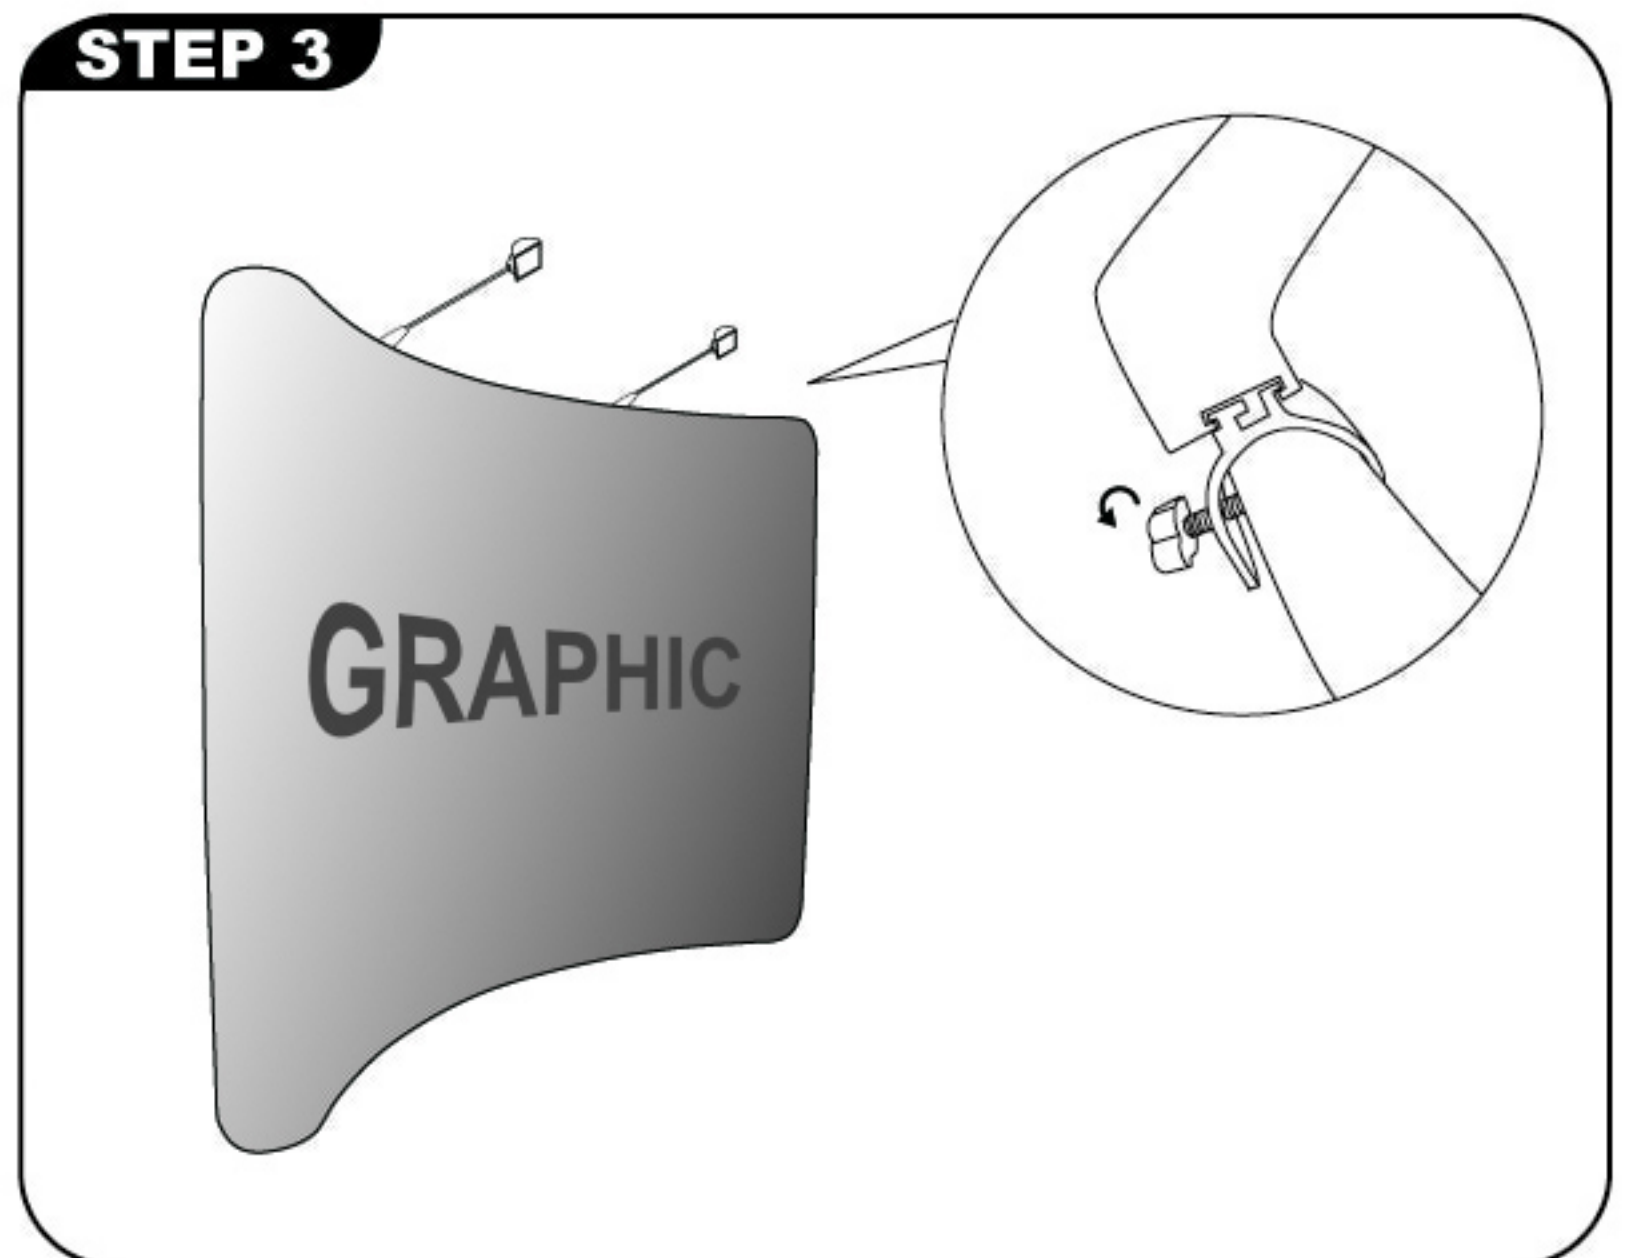

STEP 3

CAUTION:
PLEASE READ THE INSTRUCTIONS BEFORE INSTALLING PRODUCTS