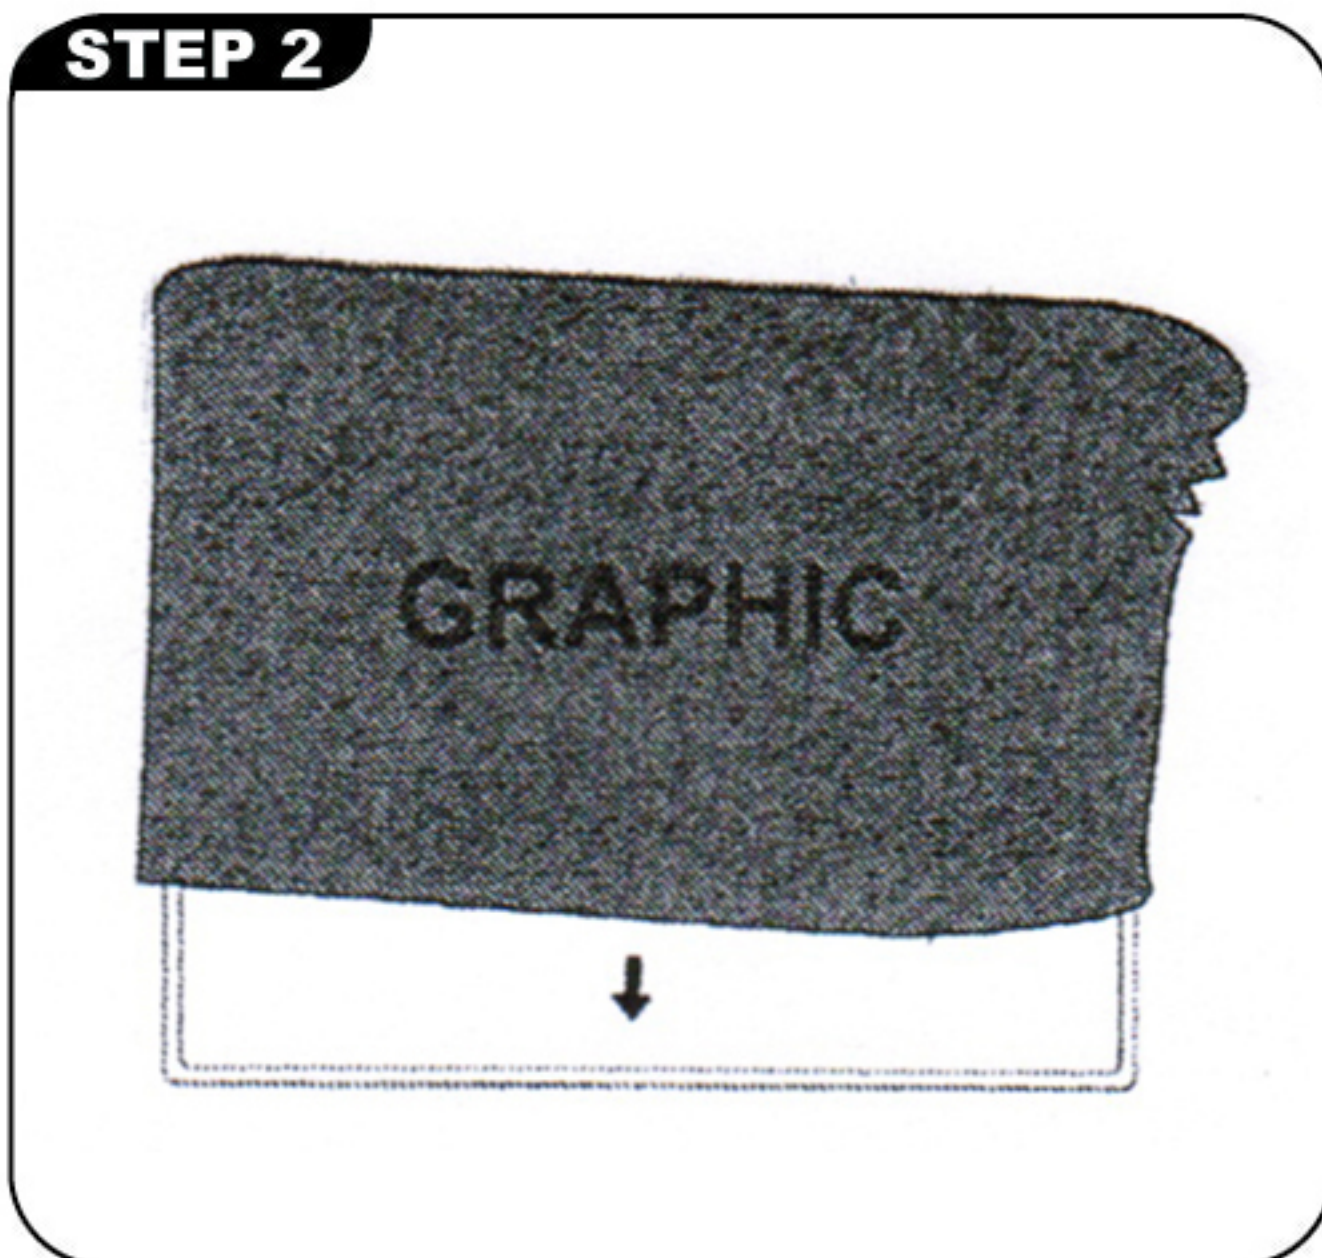

EZ Tube

INSTALLATION STEPS

Modern appearance, stable quality, practicability & multiformity
Package and spotlight are available as accessories

STEP 1

2280 Front

3000 Top

Frame size: W3000mm x H2280mm

a

b CONNECT

c PRESS

If can't snap when dismantle the frame, Pls push the tube forwardly, then push again.

STEP 2