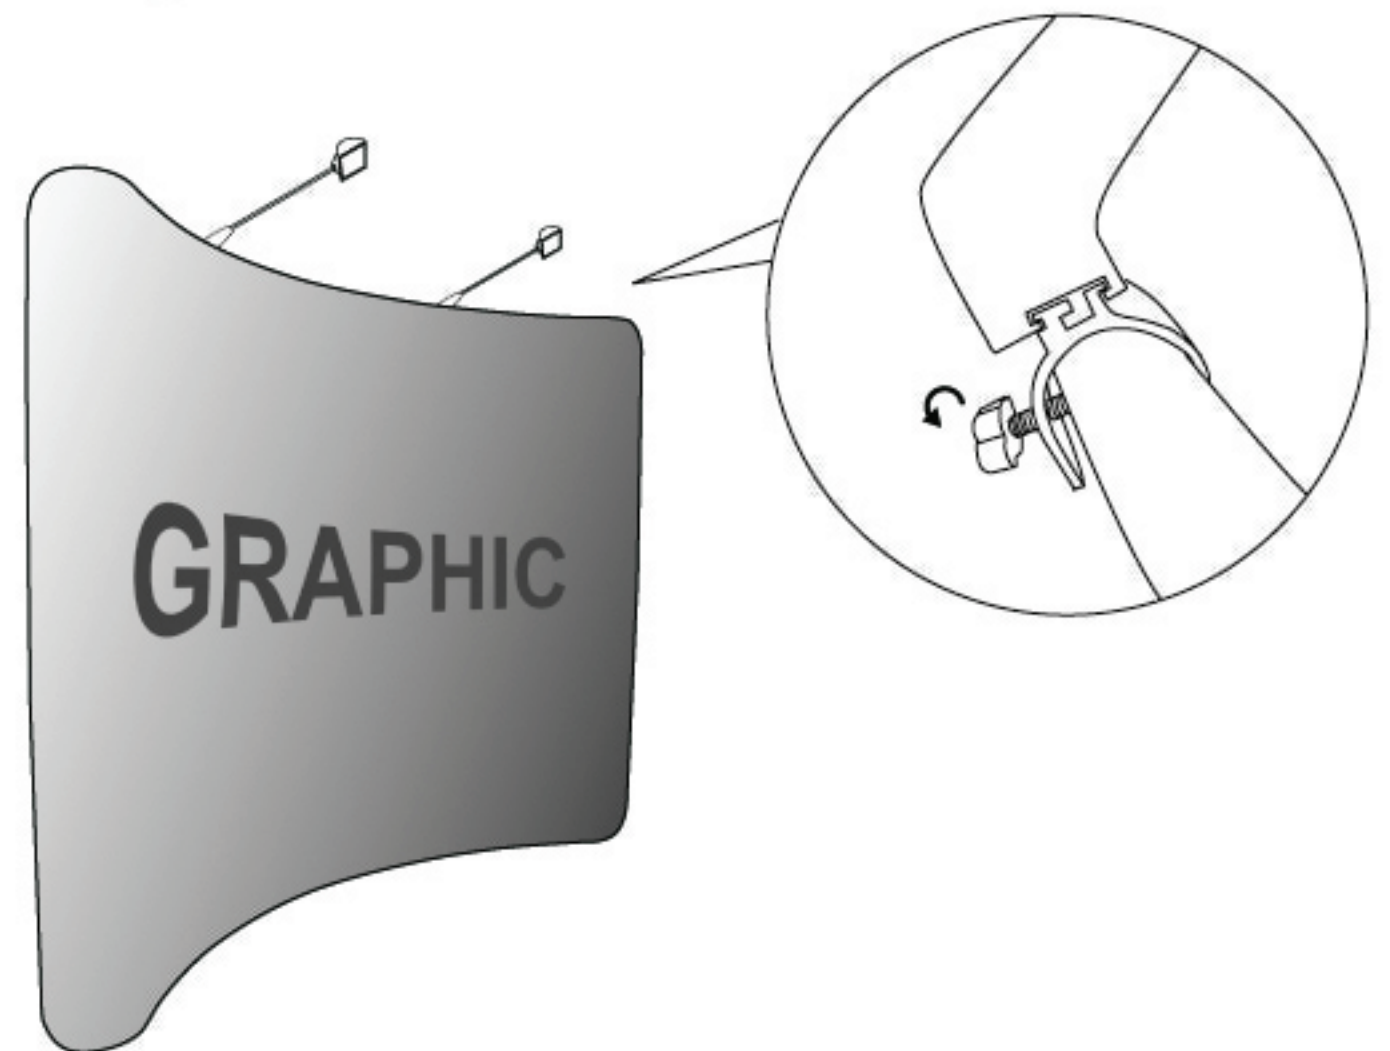

STEP 3

CAUTION:
PLEASE READ THE INSTRUCTIONS BEFORE INSTALLING PRODUCTS