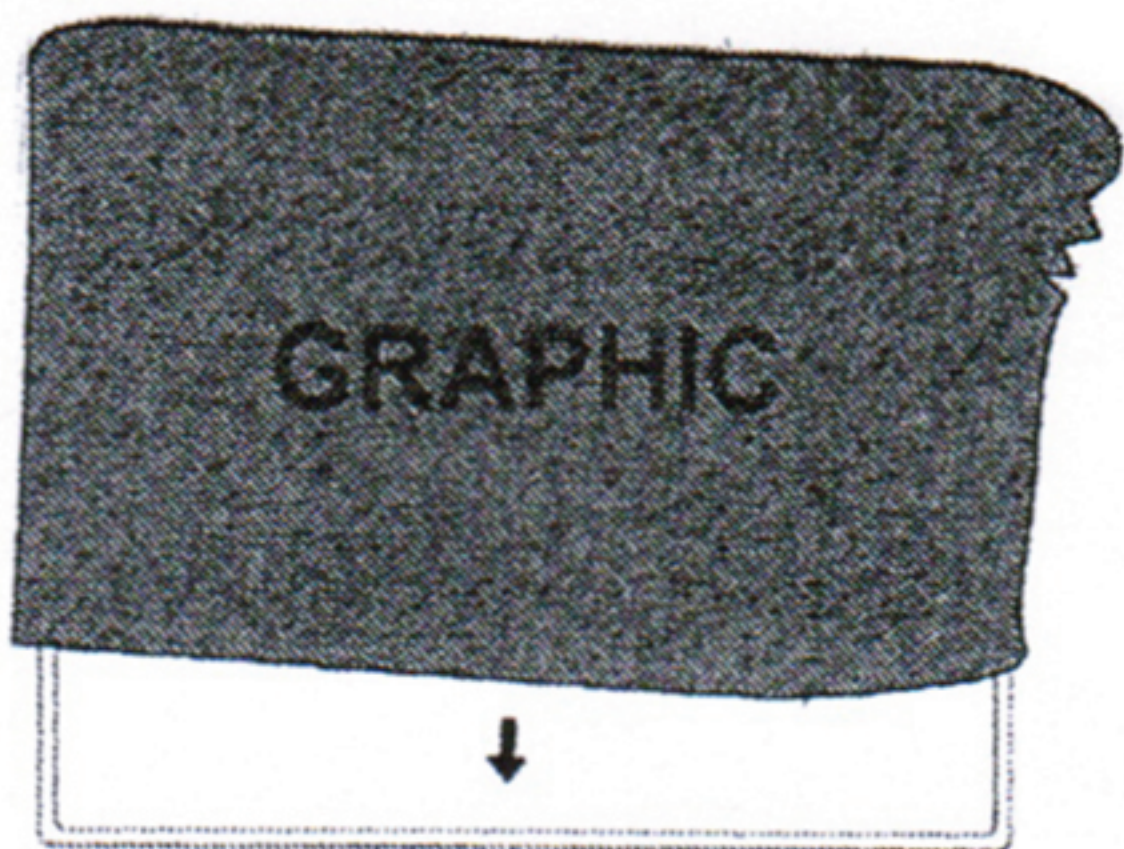

20FT EZ TUBE CURVED FRAME

INSTALLATION STEPS

Modern appearance, stable quality, practicability & multiformity
Package and spotlight are available as accessories

STEP 1

If can't snap when dismantle the frame, Pls push the tube forwardly, then push again.

STEP 2

STEP 3

CAUTION:
PLEASE READ THE INSTRUCTIONS BEFORE INSTALLING PRODUCTS