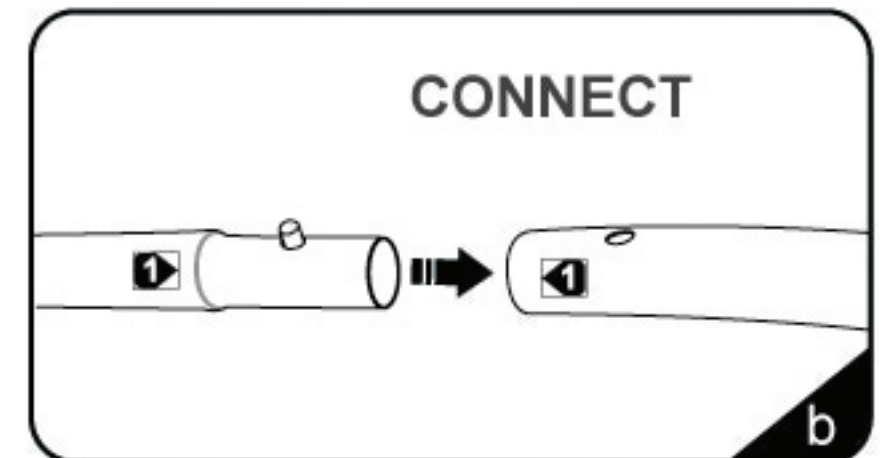

EZ TUBE DISPLAY 20FT CURVE

Frame Size 240"W x 89"H

Medium Hard Case is included.

Product Features

Sleek and "EZ", our tension fabric systems are a great alternative to standard backwall displays. Quickly assembled in just 5 minutes, slide the tubes together to make the frame and lock in place with a push button snap. Then, simply pull the pillowcase-like graphic over the frame and zip it shut. The zipper, hidden from view, tightens the stretch fabric beautifully displaying your images. Disassembled, the lightweight frame and graphic fits inside a compact silver bag. The EZ Tube is available in 5 sizes and different styles. Quantity Prices are also available on our website.

Display Dimension	240"W x 89"H x 26" D
-------------------	----------------------

Graphic Size	248"W x 91"H
--------------	--------------

Graphic Material

Stretch Fabric

Graphic Finishing

Sewn on the left, bottom, right and zipper on top.

20FT EZ TUBE CURVED FRAME

INSTALLATION STEPS

Modern appearance, stable quality, practicability & multiformity
Package and spotlight are available as accessories

STEP 1

If can't snap when dismantle the frame, Pls push the tube forwardly, then push again.