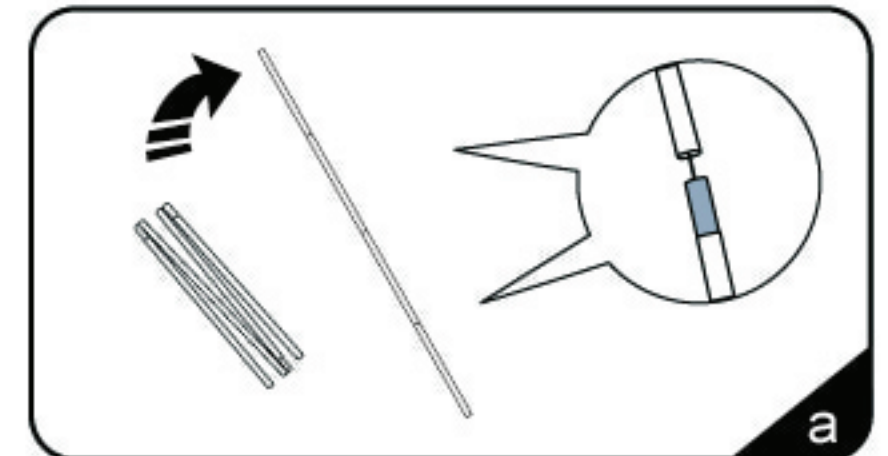

EZ TUBE DISPLAY 20FT CURVE

Frame Size 240"W x 89"H

Medium Hard Case is included.

Product Features

Sleek and "EZ", our tension fabric systems are a great alternative to standard backwall displays. Quickly assembled in just 5 minutes, slide the tubes together to make the frame and lock in place with a push button snap. Then, simply pull the pillowcase-like graphic over the frame and zip it shut. The zipper, hidden from view, tightens the stretch fabric beautifully displaying your images. Disassembled, the lightweight frame and graphic fits inside a compact silver bag. The EZ Tube is available in 5 sizes and different styles. Quantity Prices are also available on our website.

Display Dimension	240"W x 89"H x 26" D
-------------------	----------------------

Graphic Size	248"W x 91"H
--------------	--------------

Graphic Material

Stretch Fabric

Graphic Finishing

Sewn on the left, bottom, right and zipper on top.

20FT EZ TUBE CURVED FRAME

INSTALLATION STEPS

Modern appearance, stable quality, practicability & multiformity
Package and spotlight are available as accessories

STEP 1

If can't snap when dismantle the frame, Pls push the tube forwardly, then push again.