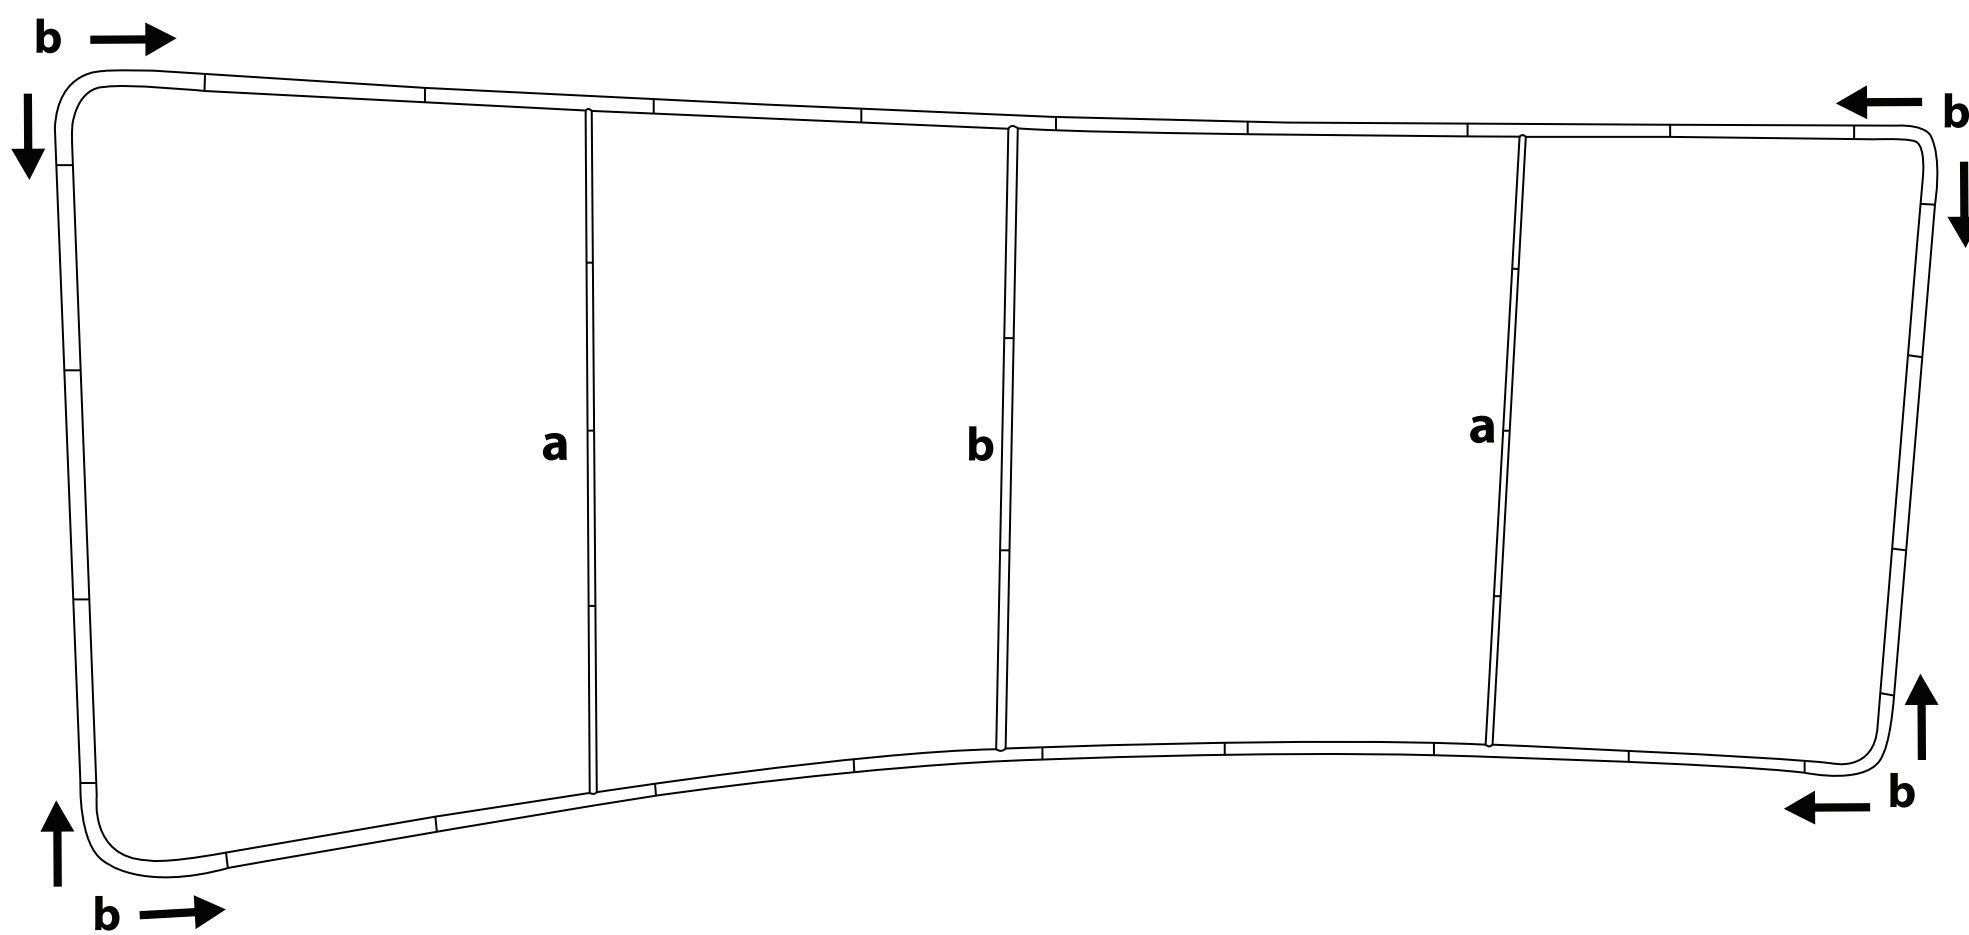

EZ TUBE DISPLAY 20FT CURVE

Frame Size 240"W x 89"H

Medium Hard Case is included.

Product Features

Sleek and "EZ", our tension fabric systems are a great alternative to standard backwall displays. Quickly assembled in just 5 minutes, slide the tubes together to make the frame and lock in place with a push button snap. Then, simply pull the pillowcase-like graphic over the frame and zip it shut. The zipper, hidden from view, tightens the stretch fabric beautifully displaying your images. Disassembled, the lightweight frame and graphic fits inside a compact silver bag. The EZ Tube is available in 5 sizes and different styles. Quantity Prices are also available on our website.

Display Dimension	240"W x 89"H x 26" D
-------------------	----------------------

Graphic Size	248"W x 91"H
--------------	--------------

Graphic Material

Stretch Fabric

Graphic Finishing

Sewn on the left, bottom, right and zipper on top.

20FT EZ TUBE CURVED FRAME

INSTALLATION STEPS

Modern appearance, stable quality, practicability & multiformity
Package and spotlight are available as accessories

STEP 1

If can't snap when dismantle the frame, Pls push the tube forwardly, then push again.