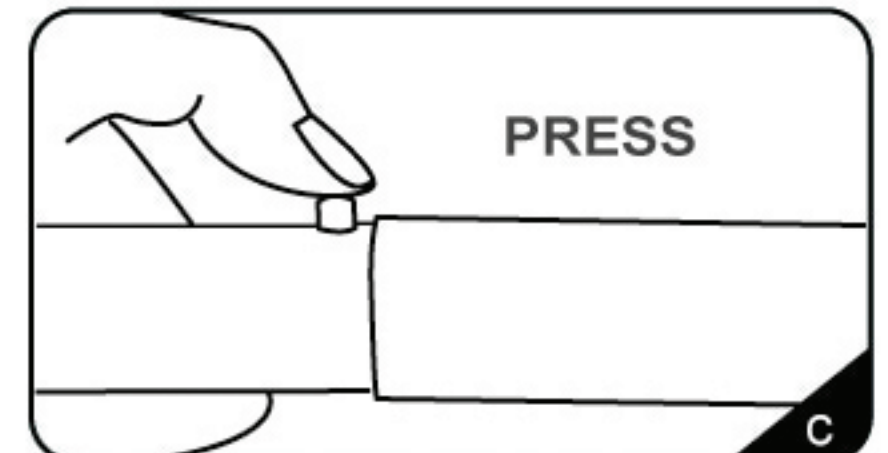

EZ TUBE DISPLAY 20FT CURVE

Frame Size 240"W x 89"H

Medium Hard Case is included.

Product Features

Sleek and "EZ", our tension fabric systems are a great alternative to standard backwall displays. Quickly assembled in just 5 minutes, slide the tubes together to make the frame and lock in place with a push button snap. Then, simply pull the pillowcase-like graphic over the frame and zip it shut. The zipper, hidden from view, tightens the stretch fabric beautifully displaying your images. Disassembled, the lightweight frame and graphic fits inside a compact silver bag. The EZ Tube is available in 5 sizes and different styles. Quantity Prices are also available on our website.

Display Dimension	240"W x 89"H x 26" D
-------------------	----------------------

Graphic Size	248"W x 91"H
--------------	--------------

Graphic Material

Stretch Fabric

Graphic Finishing

Sewn on the left, bottom, right and zipper on top.

20FT EZ TUBE CURVED FRAME

INSTALLATION STEPS

Modern appearance, stable quality, practicability & multiformity
Package and spotlight are available as accessories

STEP 1

If can't snap when dismantle the frame, Pls push the tube forwardly, then push again.