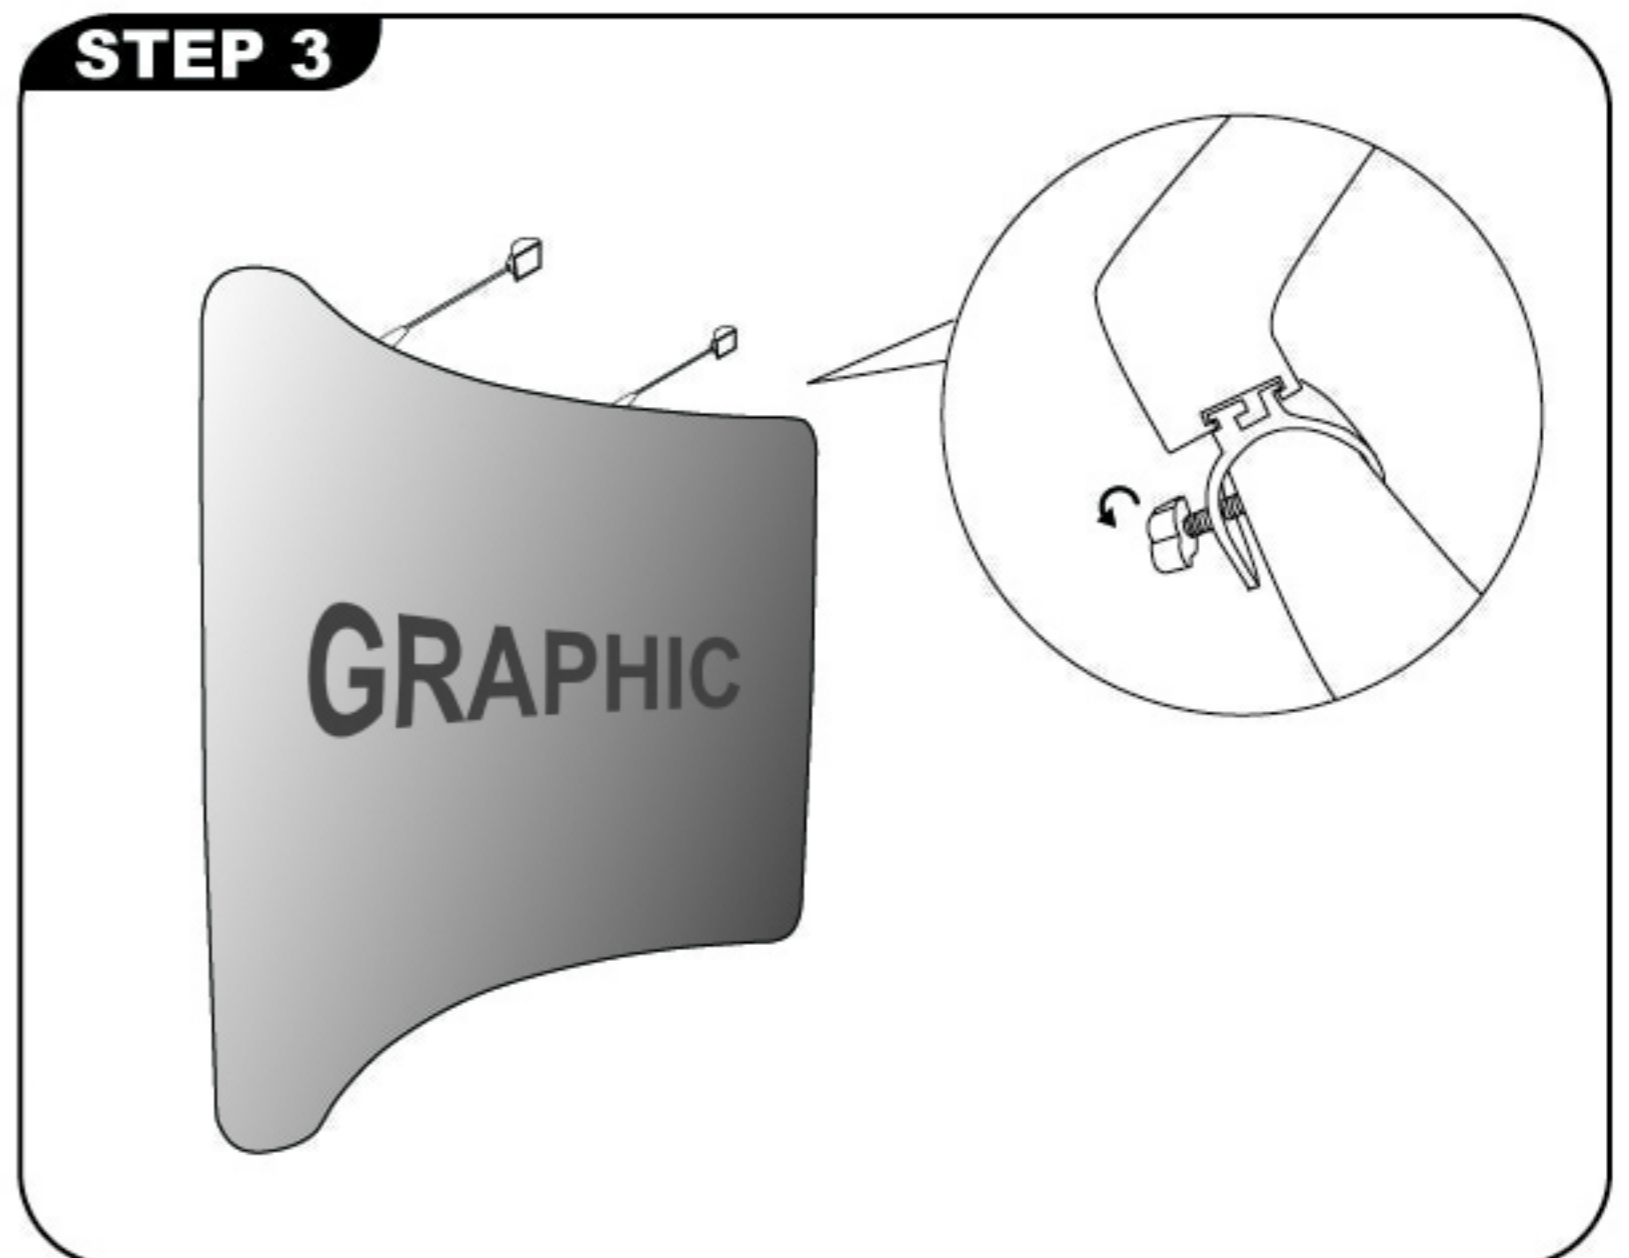

STEP 3

CAUTION:
PLEASE READ THE INSTRUCTIONS BEFORE INSTALLING PRODUCTS