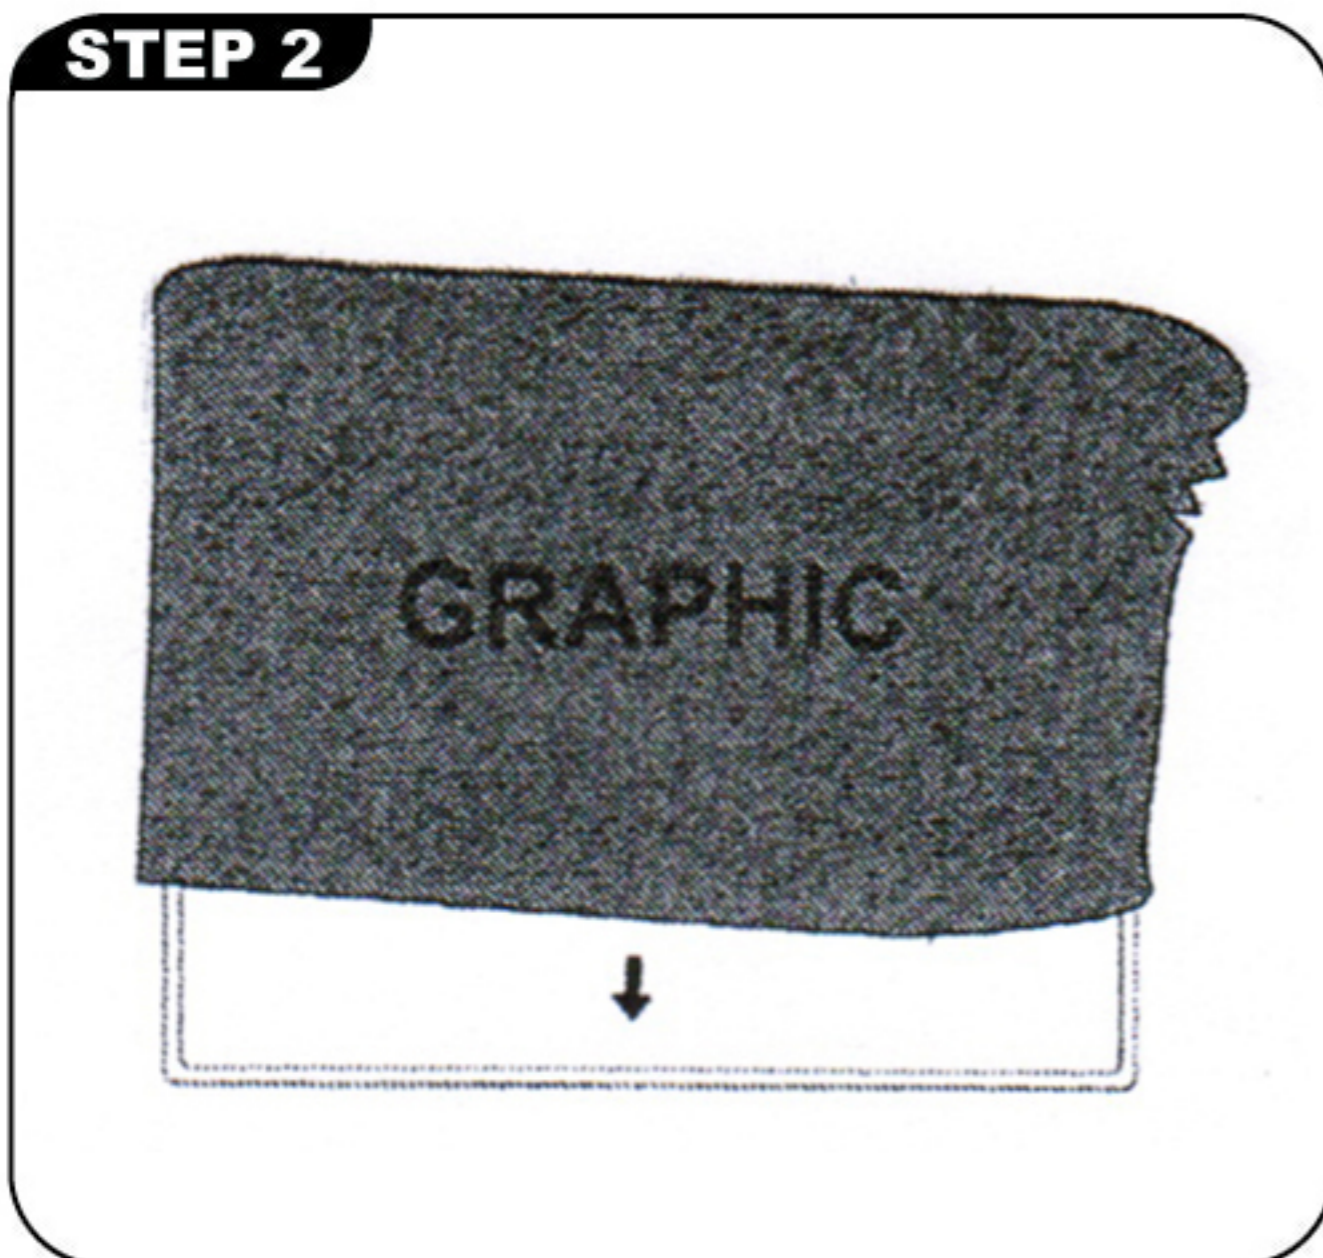

EZ TUBE 10FT CURVED

Product Features

Sleek and "EZ", our tension fabric systems are a great alternative to standard backwall displays. Quickly assembled in just 5 minutes, slide the tubes together to make the frame and lock in place with a push button snap. Then, simply pull the pillowcase-like graphic over the frame and zip it shut. The zipper, hidden from view, tightens the stretch fabric beautifully displaying your images. Disassembled, the lightweight frame and graphic fits inside a compact silver bag. The EZ Tube is available in 5 sizes and different styles. Quantity Prices are also available on our website.

Display Dimension	120"W x 89"H
Graphic Size	124"W x 91"H

Graphic Material

Stretch Fabric

Graphic Finishing

Sewn on the left, bottom, right and zipper on top.

Construction

Aluminum Frame

Weights - Dimensions

Graphic Specification

124"W x 91"H

Graphic Turnaround Time is 3 business days for up to 2 sets

Travel bag is included.

EZ Tube Silver Bag with wheels
47"W x 10"H x 5"D (8 lbs)

EZ Tube

INSTALLATION STEPS

Modern appearance, stable quality, practicability & multiformity
Package and spotlight are available as accessories

STEP 1

2280 Front

3000 Top

Frame size: W3000mm x H2280mm

CONNECT

PRESS

If can't snap when dismantle the frame, Pls push the tube forwardly, then push again.

STEP 2