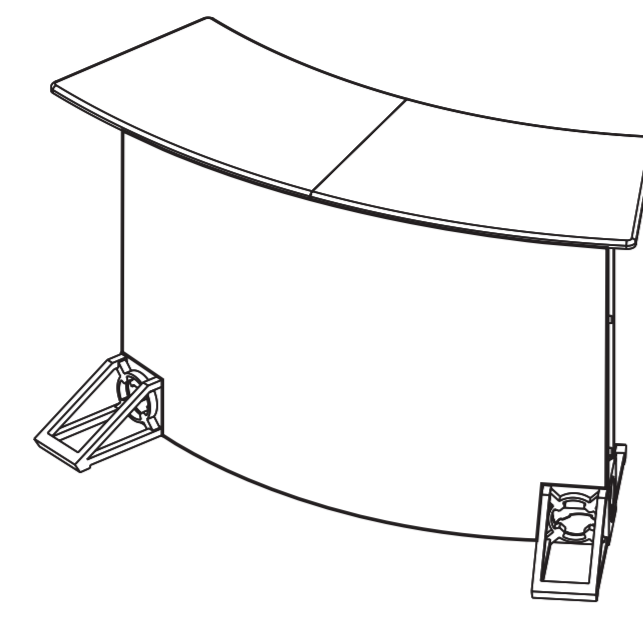

## Truss Counter Curved Style B

Front Side Panel:

Total Graphic Area: 57.5" x 40.125"

Finished Size: 53.5" x 36.125"

Template requires 2" bleed around the perimeter

Notching = 6 1/8" square that is cut into the appropriate location.

## Compatible with Truss Counter: OR-G-TC-C-L

notched  
6.125" x 6.125"  
on bottom  
left and right side.

— bleed area

— trim line