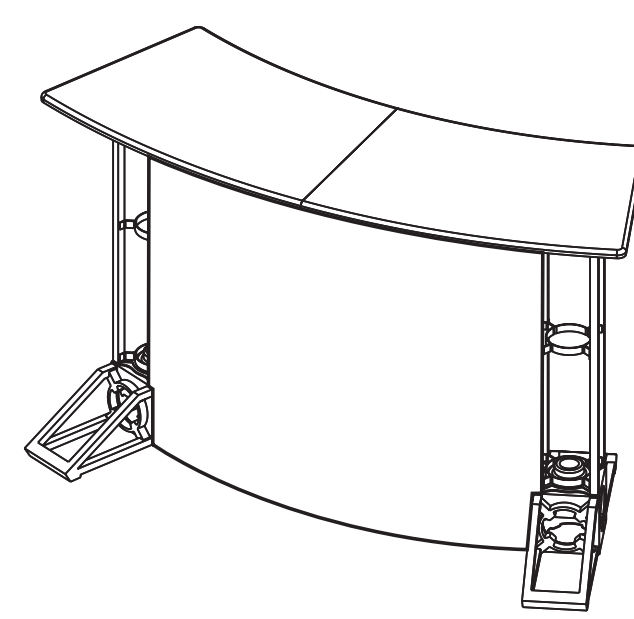

Truss Counter Curved Style A

Front Side Panel:

Total Graphic Area: 47" x 40.125"

Finished Size: 43" x 36.125"

Template requires 2" bleed around the perimeter

Notching = 7/8" x 6 1/8" rectangle that is cut into the appropriate location.

FS

Compatible with Truss Counter: OR-G-TC-C-L

notched
.875" x 6.125"
on bottom
left and right side.

— bleed area

— trim line