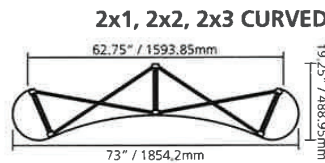

DIMENSIONS

Assembled Size:
220"w x 87.56"h x 61"d

Ship Size:
2 x OCX Case: 40"l x 27"w x 18"d / 191 lbs

OPTIONAL CASE GRAPHICS

ROLL WRAP GRAPHICS
Flexible 22mil PVC printed with your custom logo and marketing message.

FRAME SIZES

Have a Question?

Please contact support@tradeshowplus.com

1x1, 1x3 STRAIGHT

2x1, 2x2, 2x3 STRAIGHT

3x1, 3x2, 3x3 STRAIGHT

4x3 STRAIGHT

1x1, 1x3 CURVED