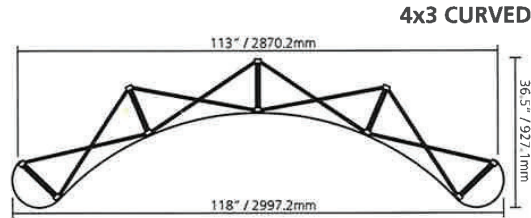

2) ATTACH GRAPHIC PANELS FROM LEFT TO RIGHT. HOOK PANELS ON PURPLE HOOKS AND APPLY PANEL TO THE MAGNETIC CHANNEL BAR.

3) CONTINUE TO ATTACH REMAINING PANELS BY HOOKING TO PURPLE HOOKS. MAKE SURE ALL PANEL EDGES ALIGN WITH MIDDLE LINE ON CHANNEL BARS.

FRAME SIZES

Have a Question?

Please contact support@tradeshowplus.com

1x1, 1x3 STRAIGHT

2x1, 2x2, 2x3 STRAIGHT

3x1, 3x2, 3x3 STRAIGHT

4x3 STRAIGHT

1x1, 1x3 CURVED