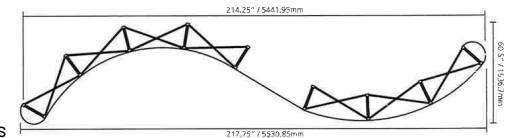

FEATURES & BENEFITS

- Display size: 220"w x 87.56"h x 61"d
- Full color UV printed PVC graphics included
- 2 OCX wheeled hard cases & 4 LED spotlights Included
- Optional printed case-to-counter graphics available
- Available in a variety of sizes and configurations
- Collapses to a fraction of its size
- Lifetime hardware warranty against manufacturer defects

DIMENSIONS

Assembled Size:
220"w x 87.56"h x 61"d

Ship Size:
2 x OCX Case: 40"l x 27"w x 18"d / 191 lbs

OPTIONAL CASE GRAPHICS

ROLL WRAP GRAPHICS
Flexible 22mil PVC printed with your custom logo and marketing message.