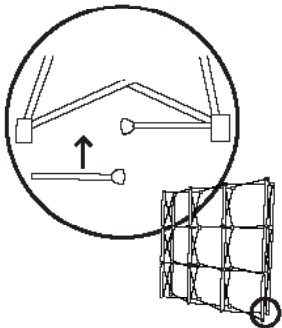

2) STRETCH FRAME TO SIZE, SNAPPING MAGNETIC LOCKING ARMS TOGETHER.

3) ATTACH MAGNETIC CHANNEL BARS TO CIRCULAR MAGNETS. *TO PREVENT LOSS OF POLARITY, DO NOT SLIDE THE SMALL CIRCULAR MAGNET ALONG THE FLEXIBLE STRIP MAGNET.

4) FRAME IS ASSEMBLED.

GRAPHIC AND/OR FABRIC PANEL APPLICATION

1) ATTACH PANELS STARTING WITH LEFT CURVED ENDCAP PANEL. HOOK PANEL ON PURPLE HOOKS ON FRONT AND BACK OF FRAME. ATTACH REST OF PANEL TO MAGNETIC CHANNEL BAR.

2) ATTACH GRAPHIC PANELS FROM LEFT TO RIGHT. HOOK PANELS ON PURPLE HOOKS AND APPLY PANEL TO THE MAGNETIC CHANNEL BAR.

3) CONTINUE TO ATTACH REMAINING PANELS BY HOOKING TO PURPLE HOOKS. MAKE SURE ALL PANEL EDGES ALIGN WITH MIDDLE LINE ON CHANNEL BARS.

4) GRAPHIC APPLICATION COMPLETE.

STABILIZER FEET

OCX CASE PACKAGING

Have a Question?

Please contact support@tradeshowplus.com

Packing instructions

1. Roll counter wrap with plastic facing out and place inside the case against the outside wall.
2. Individually roll panels and place inside case until all panels are in the case and against the outside wall. (fabric to fabric/ magnet to magnet)
3. Pack channel bar into the storage bag. Then release magnetic locking arms to collapse the frame.
4. Place foam pad in bottom of case then pack frame and bag in the center.
5. Counter top snaps inside lid holding the lights in place.
*Allow lights to cool before packing.