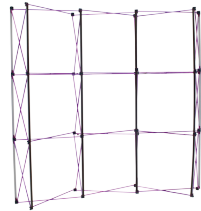

FEATURES & BENEFITS

- Display size: 220"w x 87.56"h x 61"d
- Full color UV printed PVC graphics included
- 2 OCX wheeled hard cases & 4 LED spotlights Included
- Optional printed case-to-counter graphics available
- Available in a variety of sizes and configurations
- Collapses to a fraction of its size
- Lifetime hardware warranty against manufacturer defects

DIMENSIONS

Assembled Size:
220"w x 87.56"h x 61"d

Ship Size:
2 x OCX Case: 40"l x 27"w x 18"d / 191 lbs

OPTIONAL CASE GRAPHICS

ROLL WRAP GRAPHICS
Flexible 22mil PVC printed with your custom logo and marketing message.

ASSEMBLY

*Frame sizes may differ, general assembly shown here is the same for all sizes of Coyote frames

Have a Question?

Please contact support@tradeshowplus.com

FRAME ASSEMBLY

1) PREPARE FRAME FOR ASSEMBLY BY LOCATING THE PURPLE HOOKS ON TOP OF THE FRAME.

2) STRETCH FRAME TO SIZE, SNAPPING MAGNETIC LOCKING ARMS TOGETHER.

3) ATTACH MAGNETIC CHANNEL BARS TO CIRCULAR MAGNETS. *TO PREVENT LOSS OF POLARITY, DO NOT SLIDE THE SMALL CIRCULAR MAGNET ALONG THE FLEXIBLE STRIP MAGNET.