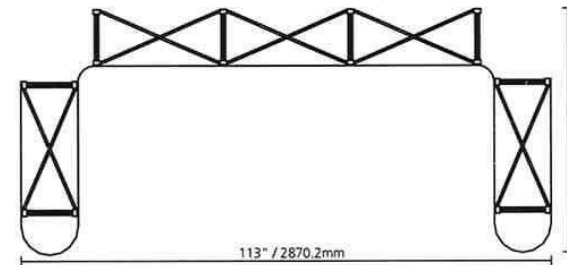

HORSESHOE STANDARD