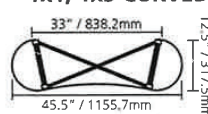

DIMENSIONS

Assembled Size:
220"w x 87.56"h x 61"d

Ship Size:
2 x OCX Case: 40"l x 27"w x 18"d / 191 lbs

OPTIONAL CASE GRAPHICS

ROLL WRAP GRAPHICS
Flexible 22mil PVC printed with your custom logo and marketing message.

FRAME SIZES

Have a Question?

Please contact support@tradeshowplus.com

1x1, 1x3 STRAIGHT

2x1, 2x2, 2x3 STRAIGHT

3x1, 3x2, 3x3 STRAIGHT

4x3 STRAIGHT

1x1, 1x3 CURVED