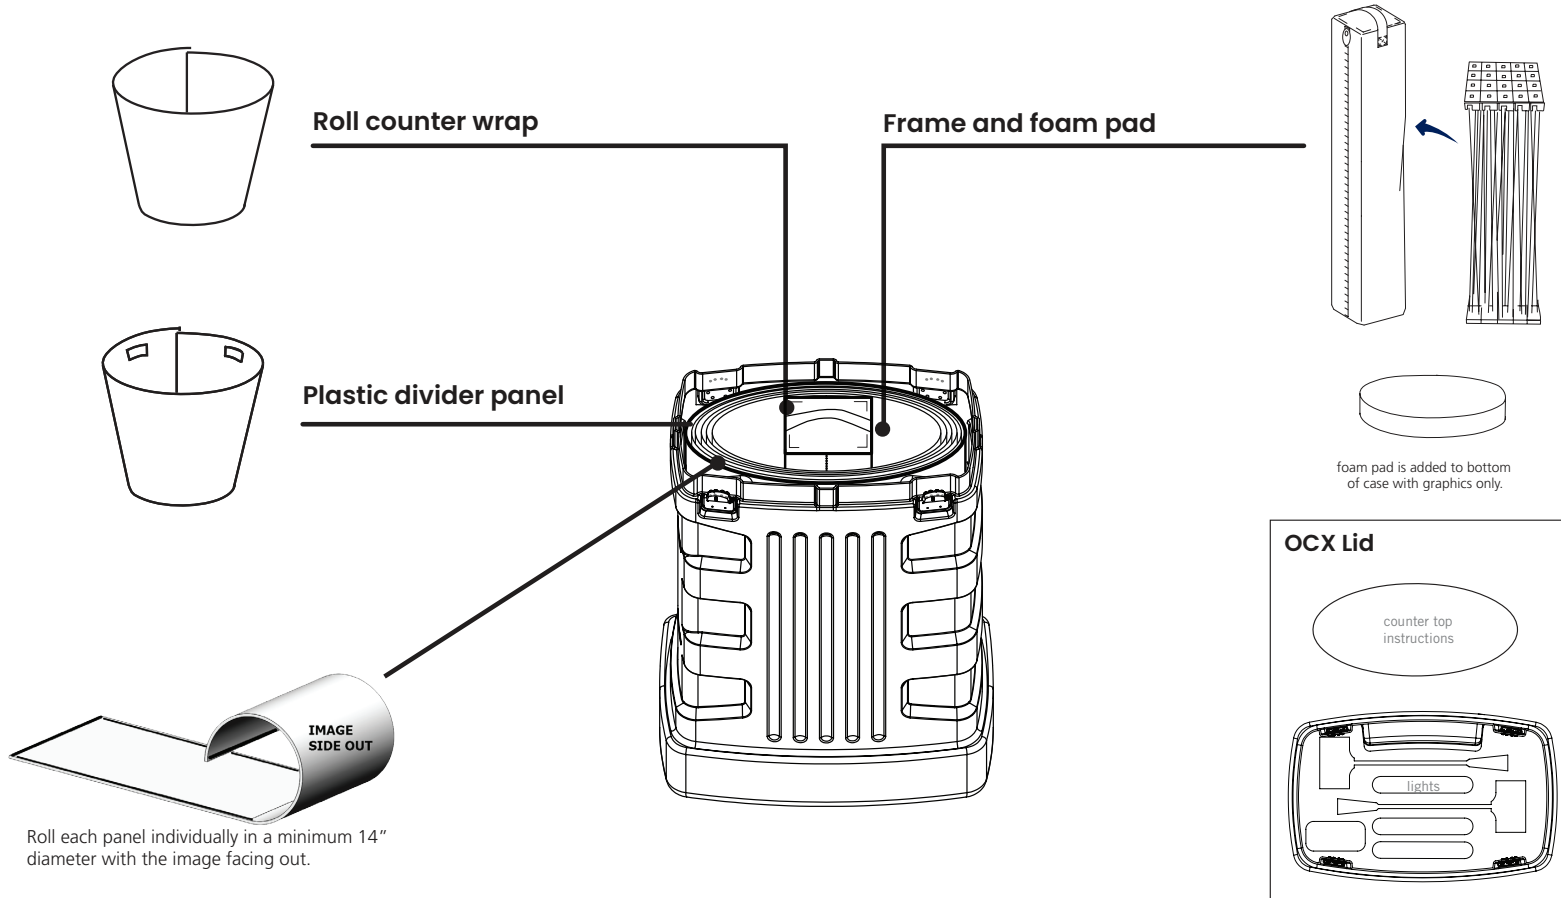

4) GRAPHIC APPLICATION COMPLETE.

STABILIZER FEET

OCX CASE PACKAGING

Have a Question?

Please contact support@tradeshowplus.com

Packing instructions

1. Roll counter wrap with plastic facing out and place inside the case against the outside wall.
2. Individually roll panels and place inside case until all panels are in the case and against the outside wall. (fabric to fabric/ magnet to magnet)
3. Pack channel bar into the storage bag. Then release magnetic locking arms to collapse the frame.
4. Place foam pad in bottom of case then pack frame and bag in the center.
5. Counter top snaps inside lid holding the lights in place.
*Allow lights to cool before packing.