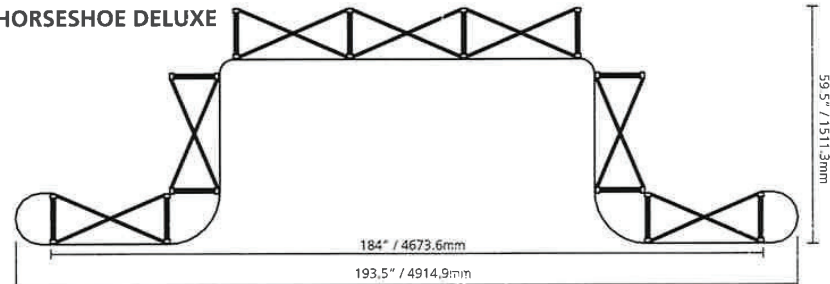

FRAME SIZES

Have a Question?

Please contact support@tradeshowplus.com

1x1, 1x3 STRAIGHT

2x1, 2x2, 2x3 STRAIGHT

3x1, 3x2, 3x3 STRAIGHT

4x3 STRAIGHT

1x1, 1x3 CURVED

8' SERPENTINE

10' SERPENTINE

HORSESHOE STANDARD

HORSESHOE DELUXE

20' SERPENTINE

GULLWING

AVAILABLE TABLETOP KITS

Have a Question?

Please contact support@tradeshowplus.com

4ft tabletop
(1x1)

- options:
- frame kit
 - frame with fabric endcap kit
 - full fabric kit
 - full graphic kit
 - curved and straight frames available

6ft tabletop
(2x1)