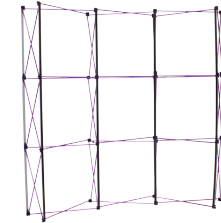

FEATURES & BENEFITS

- Display size: 220"w x 87.56"h x 61"d
- Full color UV printed PVC graphics included
- 2 OCX wheeled hard cases & 4 LED spotlights Included
- Optional printed case-to-counter graphics available
- Available in a variety of sizes and configurations
- Collapses to a fraction of its size
- Lifetime hardware warranty against manufacturer defects

DIMENSIONS

Assembled Size:
220"w x 87.56"h x 61"d

Ship Size:
2 x OCX Case: 40"l x 27"w x 18"d / 191 lbs

OPTIONAL CASE GRAPHICS

ROLL WRAP GRAPHICS
Flexible 22mil PVC printed with your custom logo and marketing message.

ASSEMBLY

*Frame sizes may differ, general assembly shown here is the same for all sizes of Coyote frames

Have a Question?

Please contact support@tradeshowplus.com

FRAME ASSEMBLY

1) PREPARE FRAME FOR ASSEMBLY BY LOCATING THE PURPLE HOOKS ON TOP OF THE FRAME.

2) STRETCH FRAME TO SIZE, SNAPPING MAGNETIC LOCKING ARMS TOGETHER.

3) ATTACH MAGNETIC CHANNEL BARS TO CIRCULAR MAGNETS. *TO PREVENT LOSS OF POLARITY, DO NOT SLIDE THE SMALL CIRCULAR MAGNET ALONG THE FLEXIBLE STRIP MAGNET.