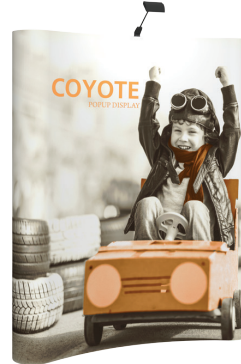

6ft display
(2x3)

- options:
- frame kit
 - frame with fabric endcap kit
 - full fabric kit
 - full graphic kit
 - curved and straight frames available

8ft display
(3x3)

- options:
- frame kit
 - frame with fabric endcap kit
 - full fabric kit
 - full graphic kit
 - available with OCP
 - curved and straight frames available