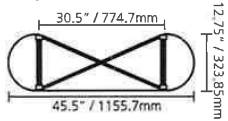

DIMENSIONS

Assembled Size:
220"w x 87.56"h x 61"d

Ship Size:
2 x OCX Case: 40"l x 27"w x 18"d / 191 lbs

OPTIONAL CASE GRAPHICS

ROLL WRAP GRAPHICS
Flexible 22mil PVC printed with your custom logo and marketing message.

FRAME SIZES

Have a Question?

Please contact support@tradeshowplus.com

1x1, 1x3 STRAIGHT

2x1, 2x2, 2x3 STRAIGHT

3x1, 3x2, 3x3 STRAIGHT

4x3 STRAIGHT

1x1, 1x3 CURVED