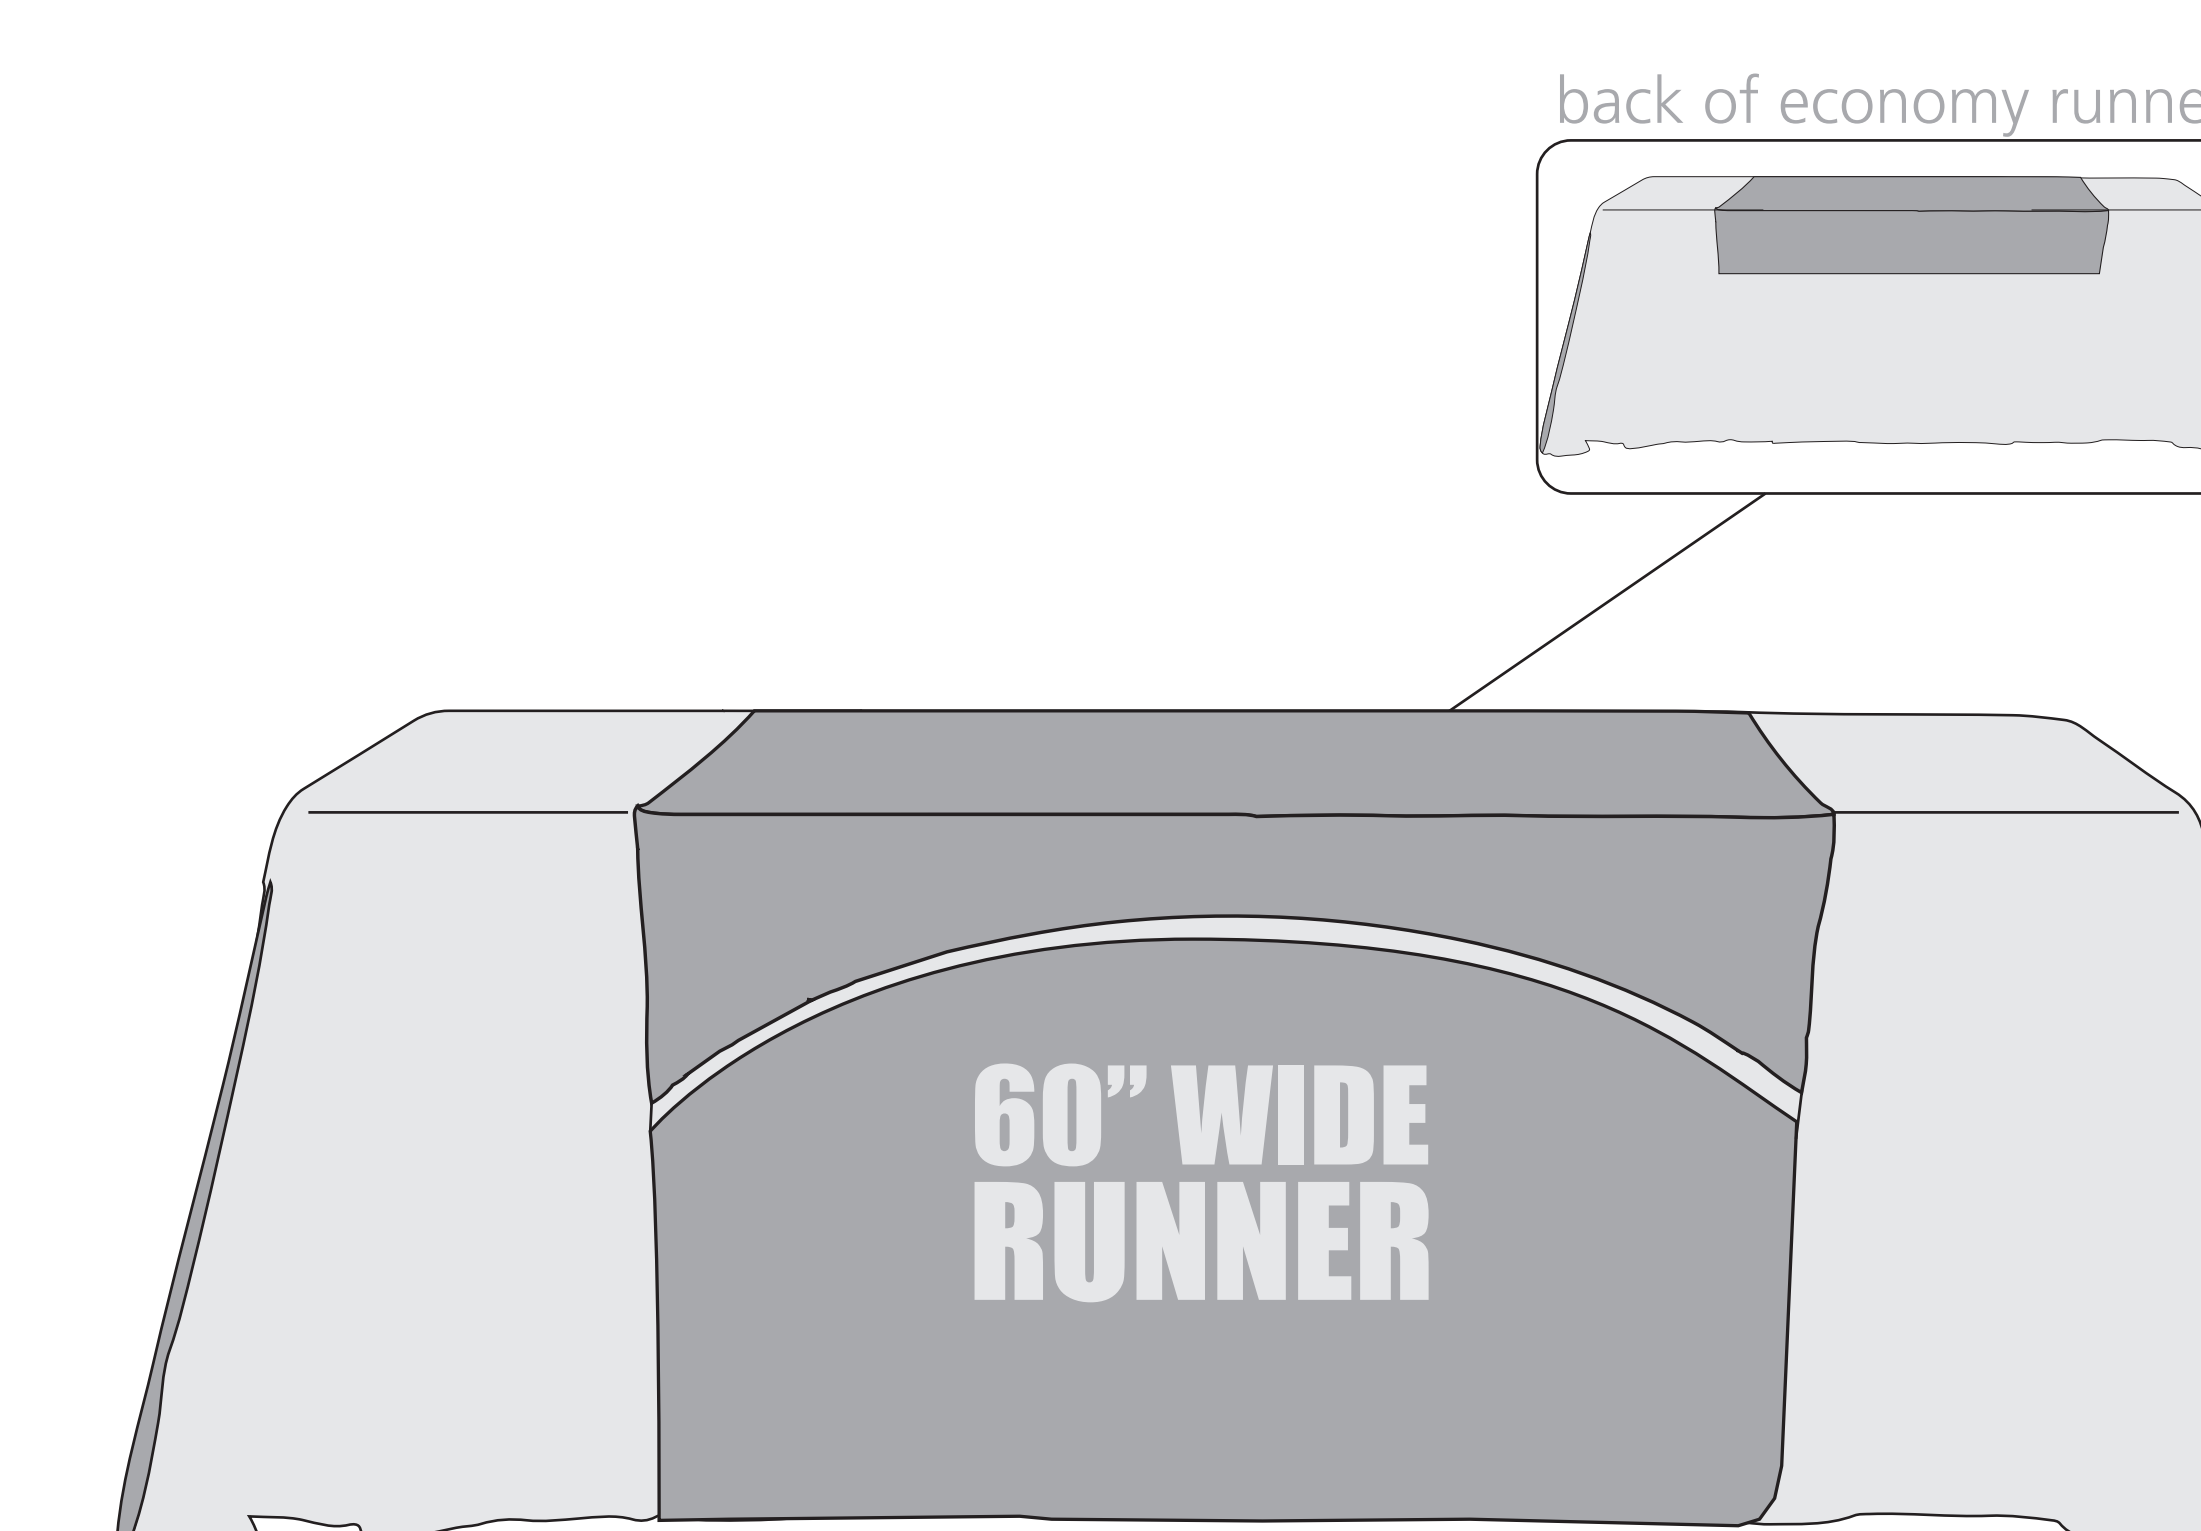

Table Runners: 60" Economy

Total Graphic Area: 60"w X 62.75"h
Front Visual Area: 56"w X 23.5"h (approx.)

DO NOT design any critical elements
(text, logos, etc.) within 2" of the edge.
Graphic will be heat sealed on all edges.

This template is designed for a
standard height table - 30"h

General Art Guidelines:

- CMYK Color Mode
- All Solid Coated Pantone colors should be called out in the art as spot colors
- Embed all images and support files
- Resolution must be 100-120 ppi
- All fonts must be created to outlines
- Do not scale artboard
- Background color/images must bleed to the edge of artboard
- Do not use spot colors from template in your artwork as they will not print

TOP

RECOMMENDED
FRONT VISUAL AREA