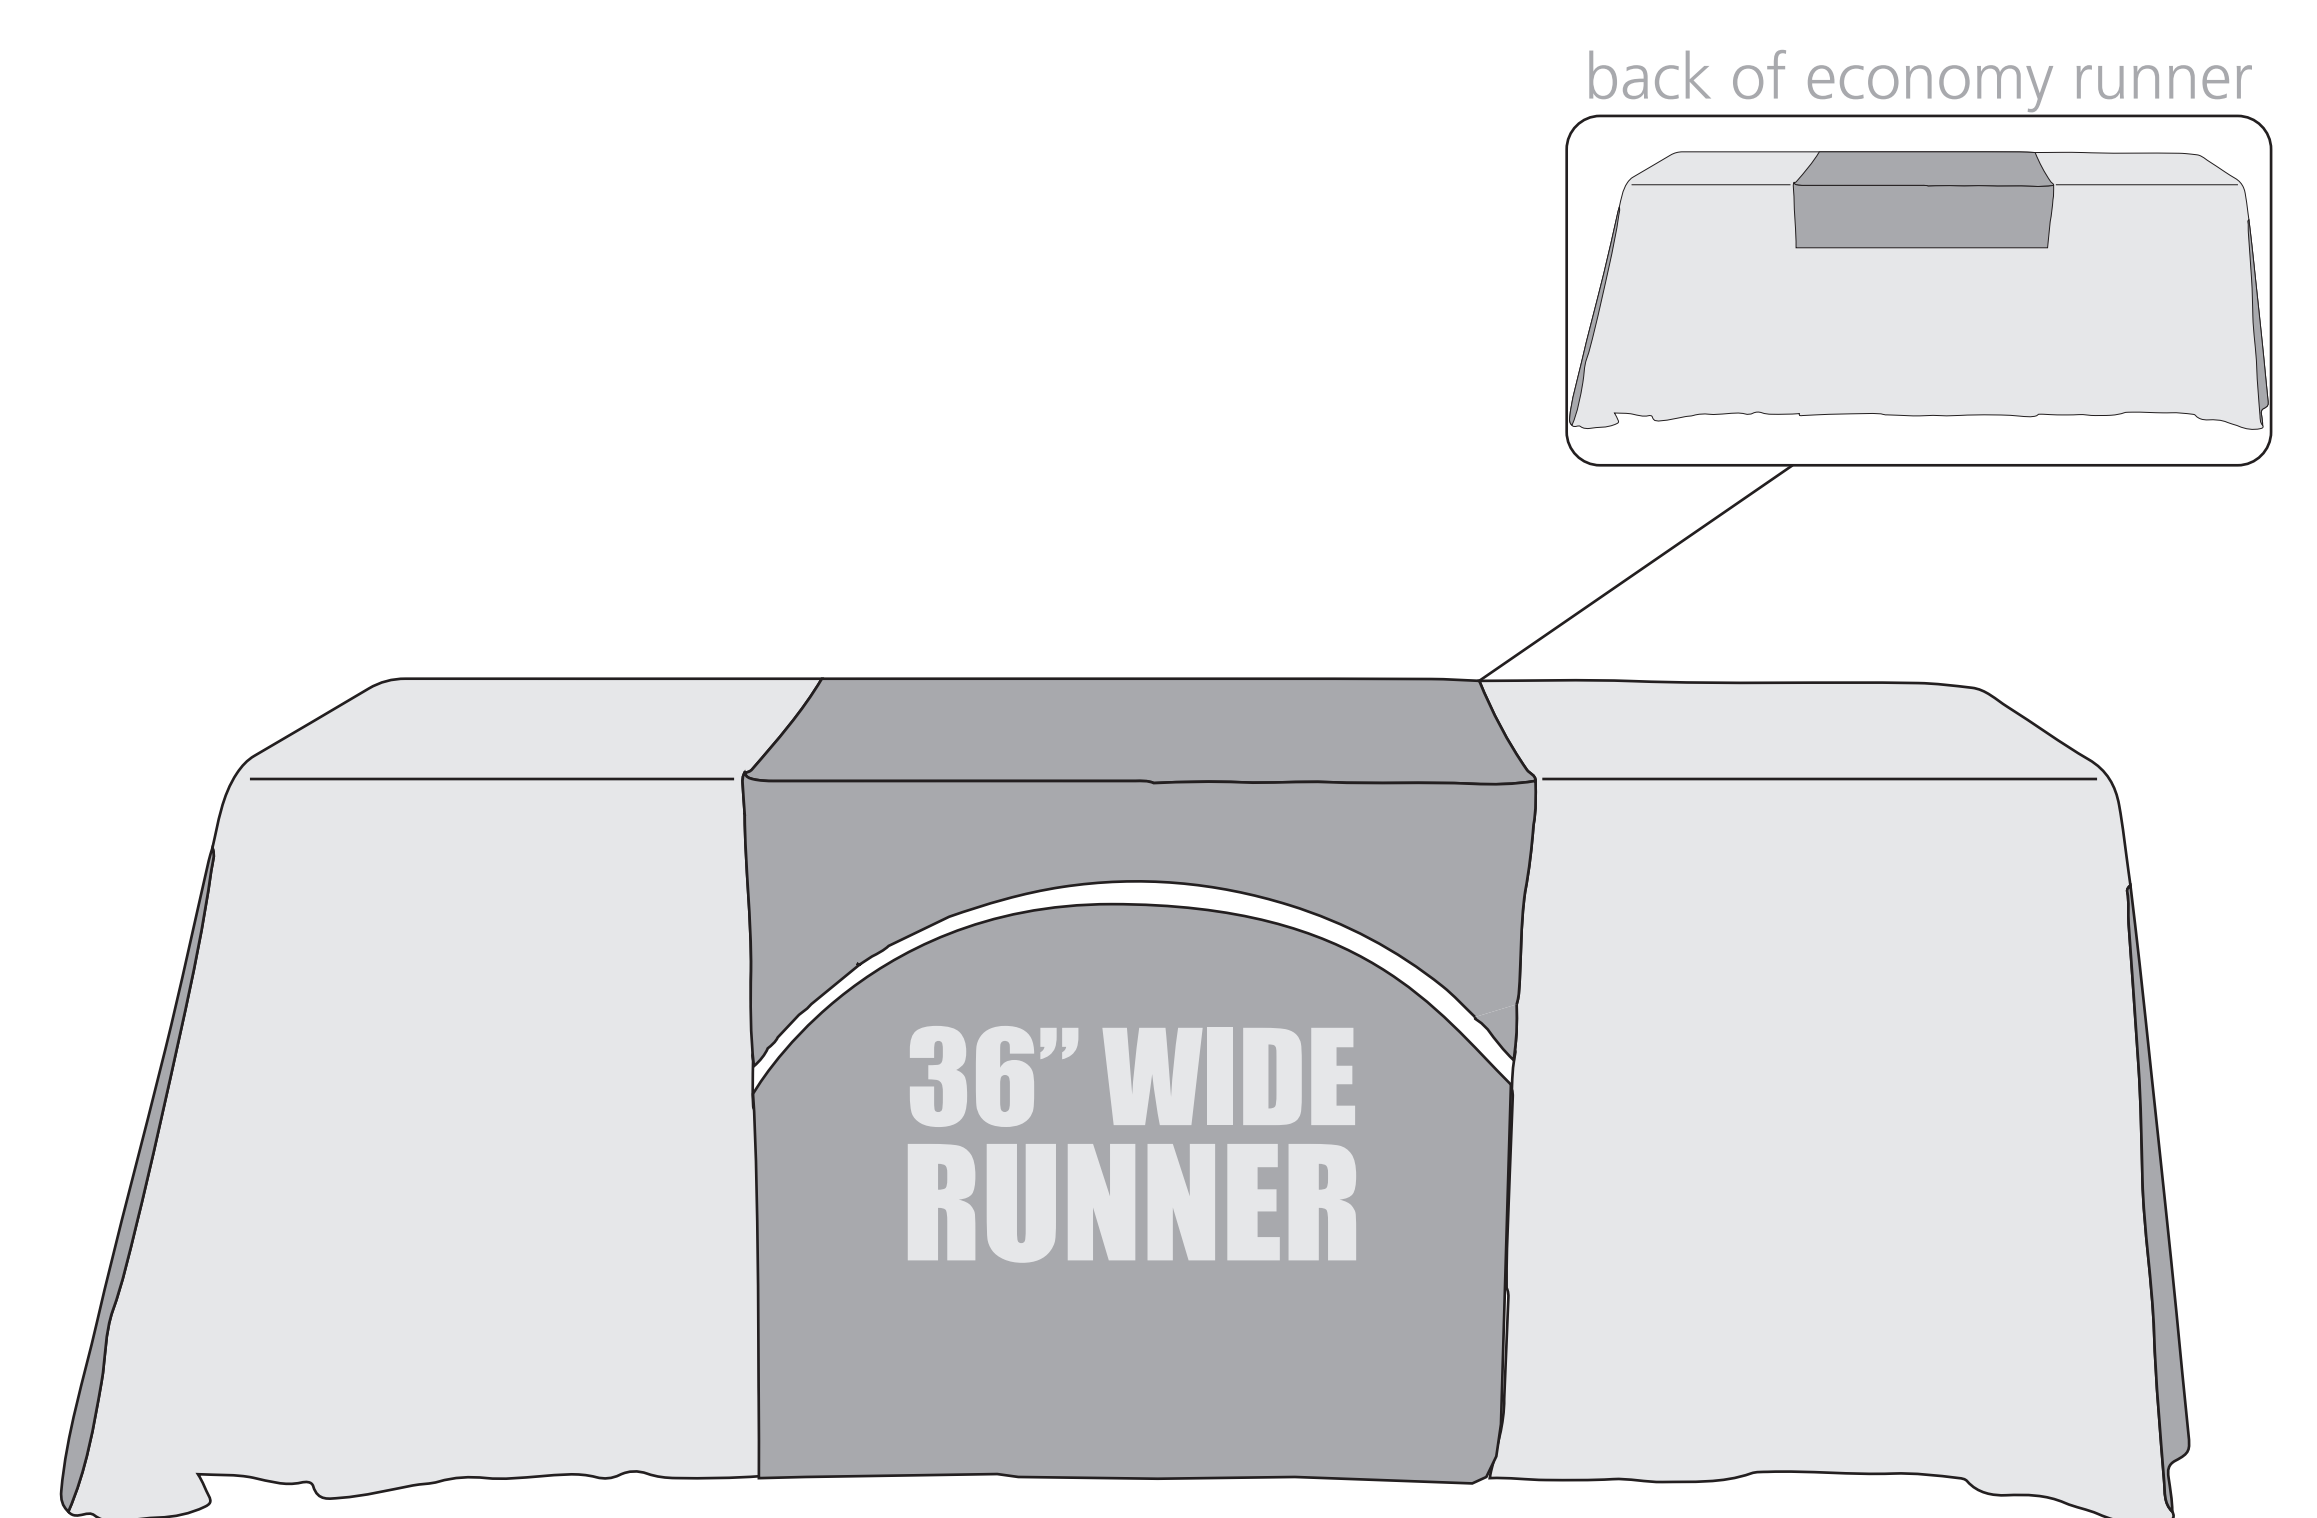

6.25" folds
over back

Table Runners: 36" Economy

Total Graphic Area: 36" w X 62.75" h
Front Visual Area: 32" w X 23.5" h (approx.)

DO NOT design any critical elements
(text, logos, etc.) within 2" of the edge.
Graphic will be heat sealed on all edges.

This template is designed for a
standard height table - 30" h

General Art Guidelines:

- CMYK Color Mode
- All Solid Coated Pantone colors should be called out in the art as spot colors
- Embed all images and support files
- Resolution must be 100-120 ppi
- All fonts must be created to outlines
- Do not scale artboard
- Background color/images must bleed to the edge of artboard
- Do not use spot colors from template in your artwork as they will not print

TOP

RECOMMENDED
FRONT VISUAL AREA

trim/heat sealed line