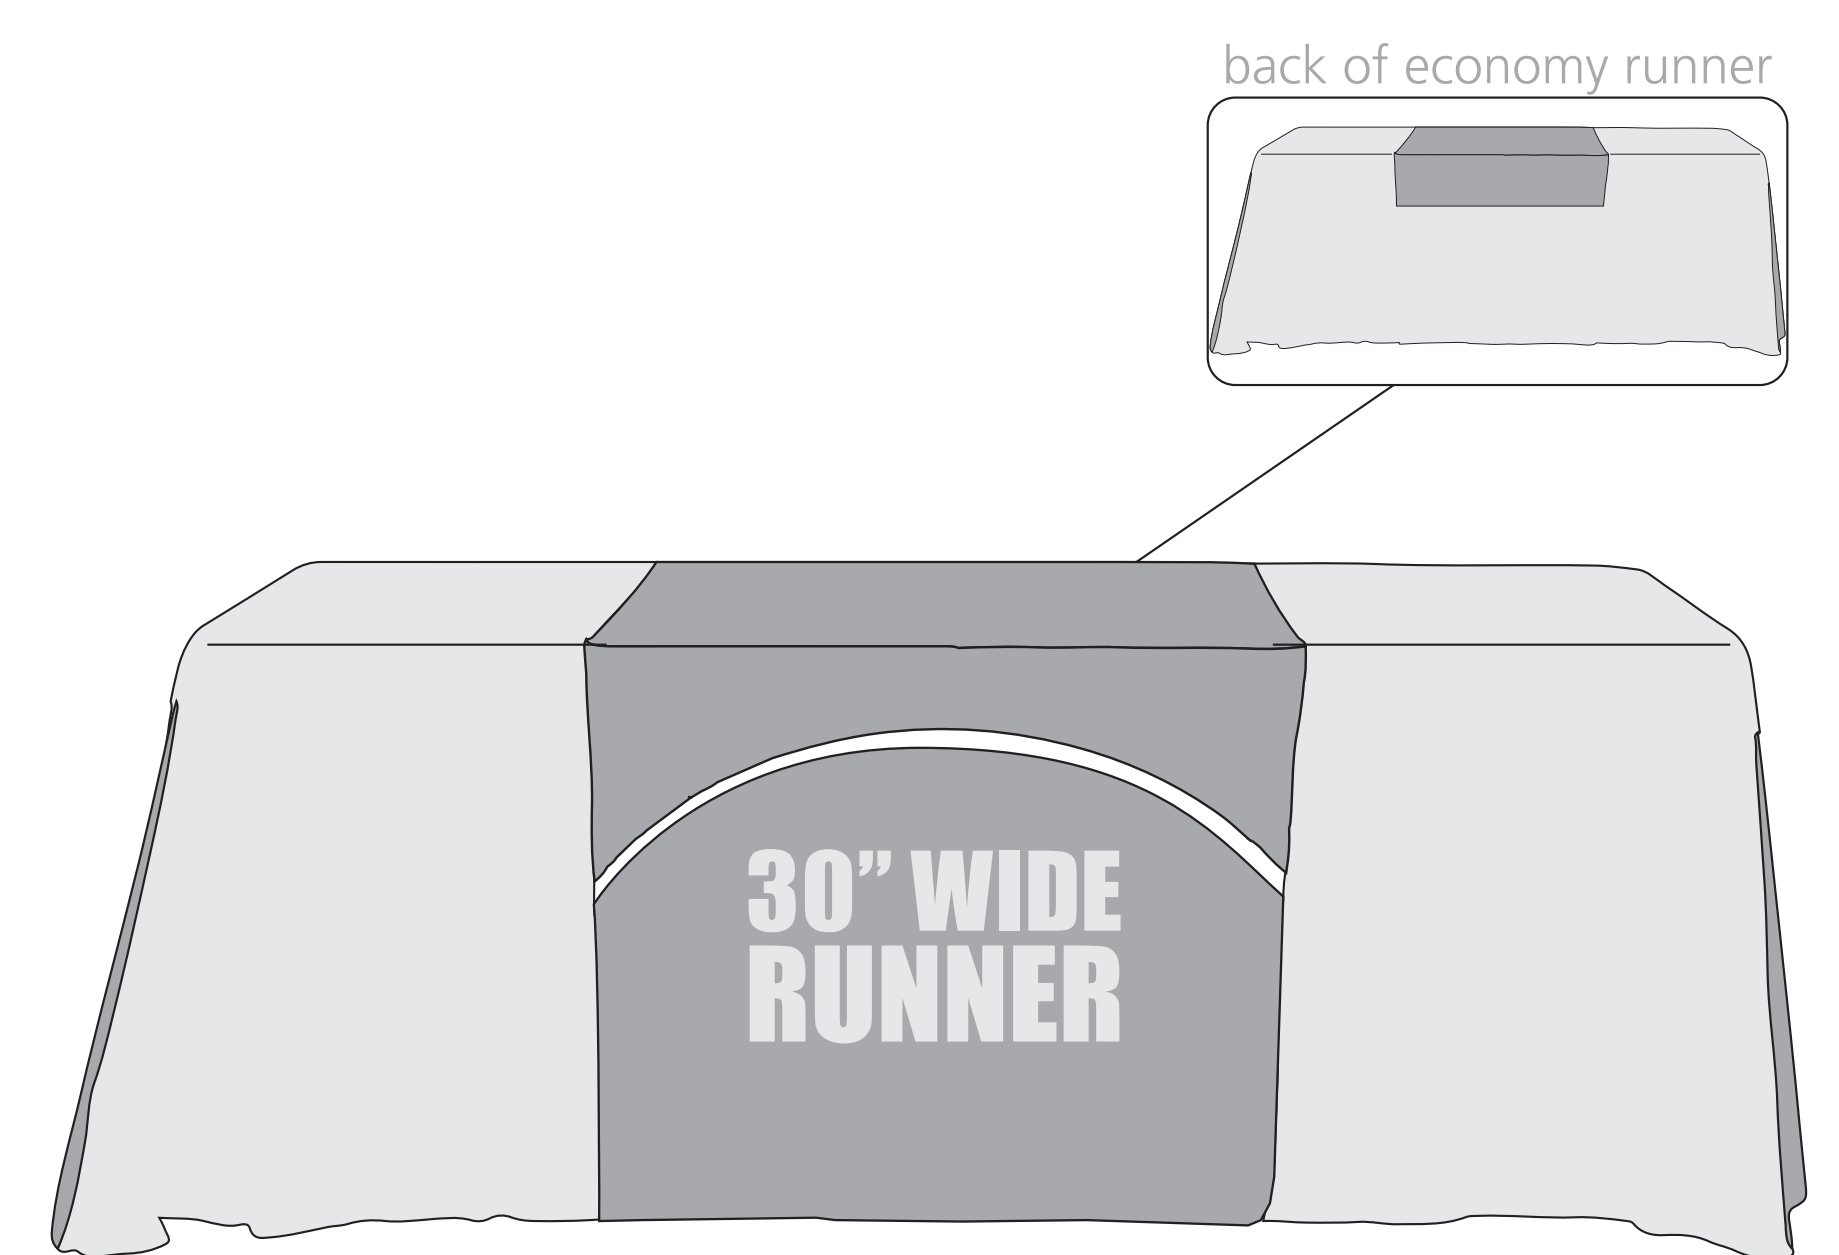

6.25" folds
over back

Table Runners: 30" Economy

Total Graphic Area: 30"w X 62.75"h
Front Visual Area: 26"w X 23.5"h (approx.)

DO NOT design any critical elements
(text, logos, etc.) within 2" of the edge.
Graphic will be heat sealed on all edges.

This template is designed for a
standard height table - 30"h

General Art Guidelines:

- CMYK Color Mode
- All Solid Coated Pantone colors should be called out in the art as spot colors
- Embed all images and support files
- Resolution must be 100-120 ppi
- All fonts must be created to outlines
- Do not scale artboard
- Background color/images must bleed to the edge of artboard
- Do not use spot colors from template in your artwork as they will not print

TOP

RECOMMENDED
FRONT VISUAL AREA

trim/heat sealed line