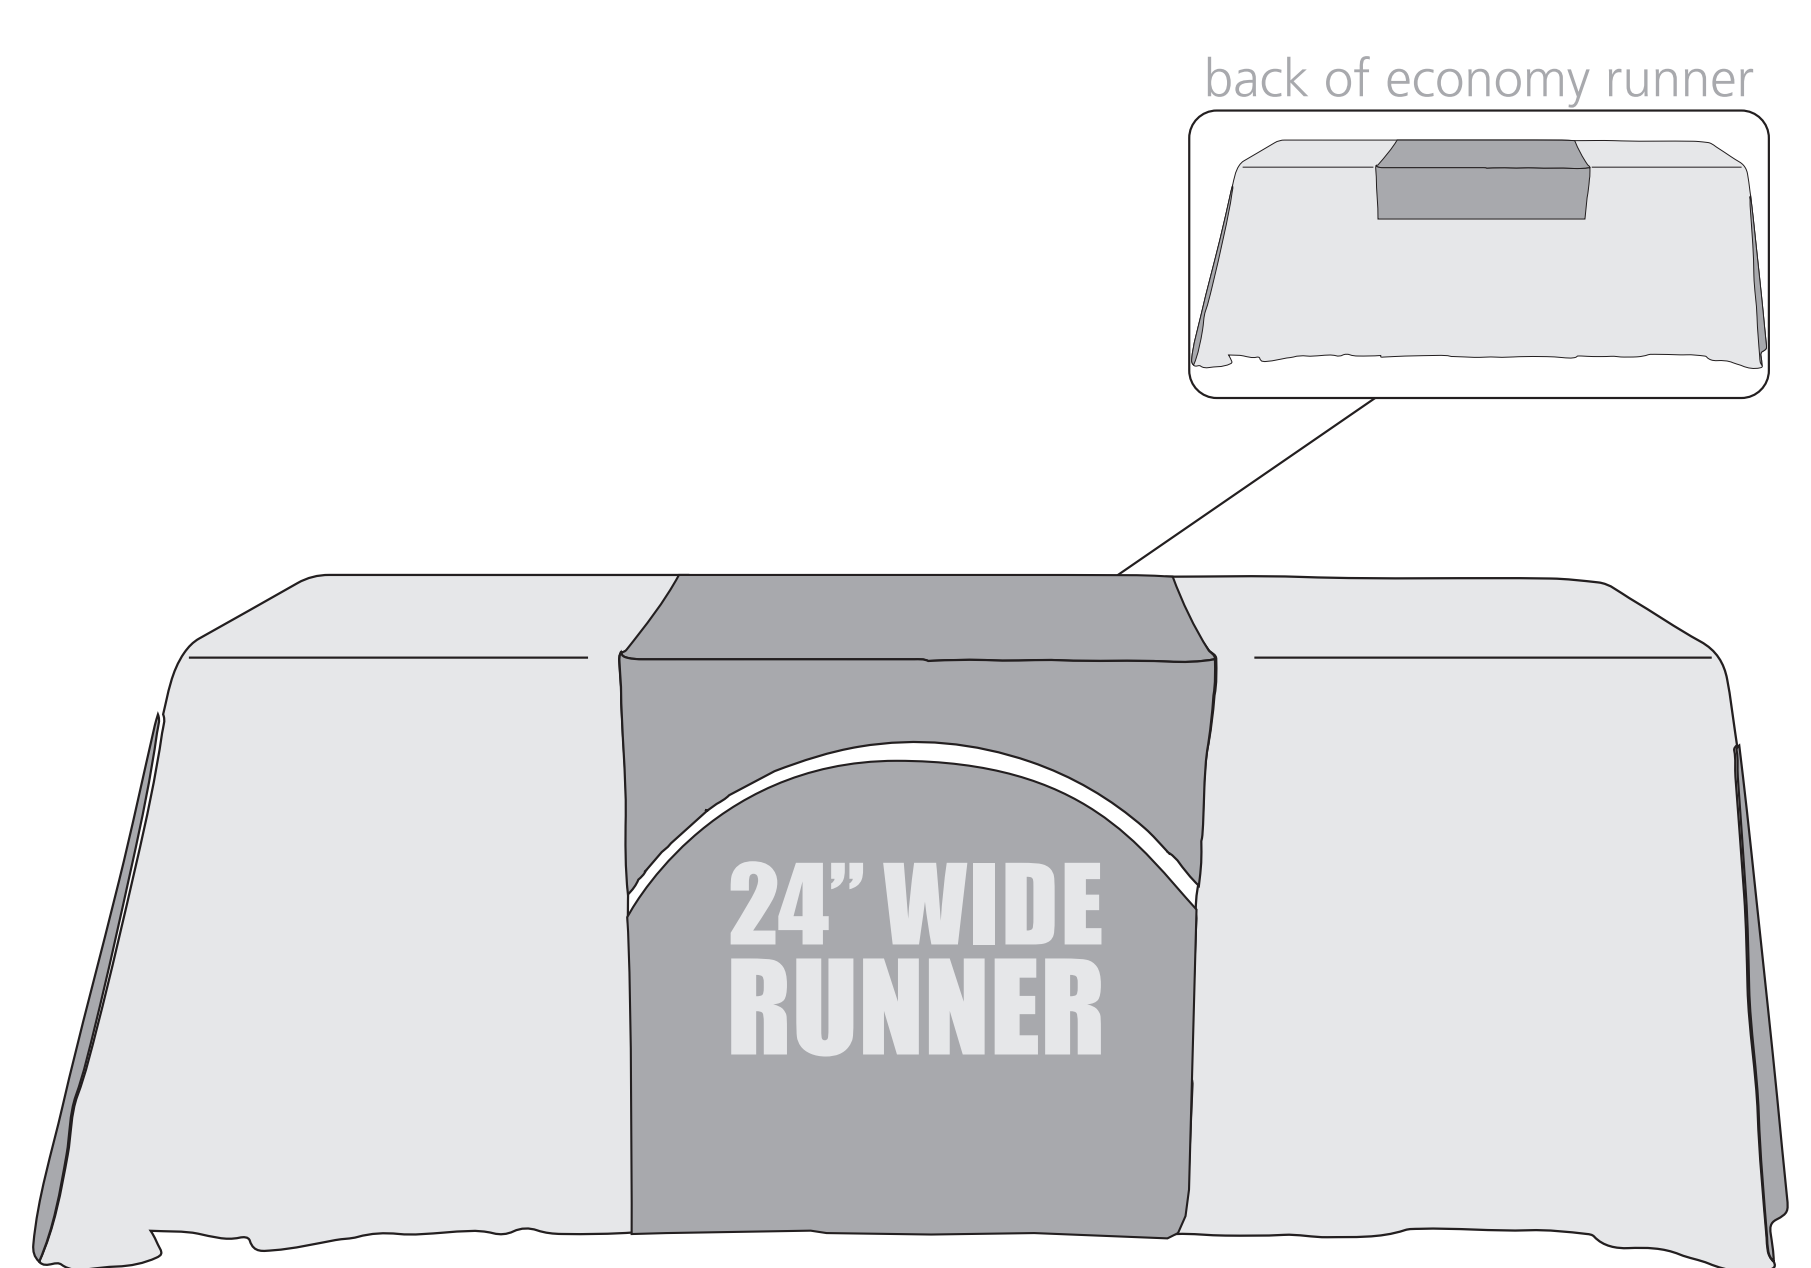

6.25" folds
over back

Table Runners: 24" Economy

Total Graphic Area: 24" w X 62.75" h
Front Visual Area: 20" w X 23.5" h (approx.)

DO NOT design any critical elements
(text, logos, etc.) within 2" of the edge.
Graphic will be heat sealed on all edges.

This template is designed for a
standard height table - 30" h

General Art Guidelines:

- CMYK Color Mode
- All Solid Coated Pantone colors should be called out in the art as spot colors
- Embed all images and support files
- Resolution must be 100-120 ppi
- All fonts must be created to outlines
- Do not scale artboard
- Background color/images must bleed to the edge of artboard
- Do not use spot colors from template in your artwork as they will not print

TOP

RECOMMENDED
FRONT VISUAL AREA

trim/heat sealed line