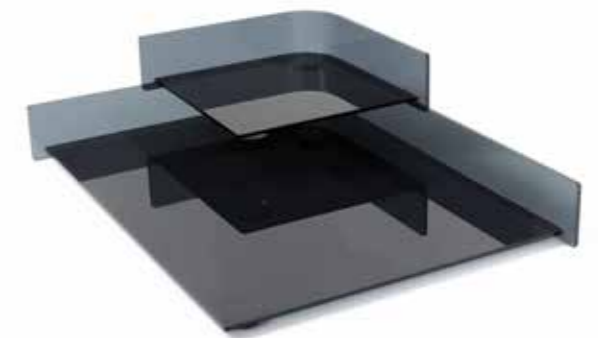

medium

Desk Organizer

Living
Storage + Organization <

Living
Storage + Organization <

Available in 2 Size, 3 Colours

Recommended Retail Price			
Small - Black / Clear / Frosted	450 THB	15.00 USD	
Large - Black / Clear / Frosted	720 THB	25.00 USD	

With a unique and impressionable silhouette, the desk organizer helps tidy up documents, stationery, or other small items. Designed to work with other components in the same series, you can add, adjust, modify, and change the layout to your specific needs - just lower a tray on to another's corner rim and place gently to assemble.