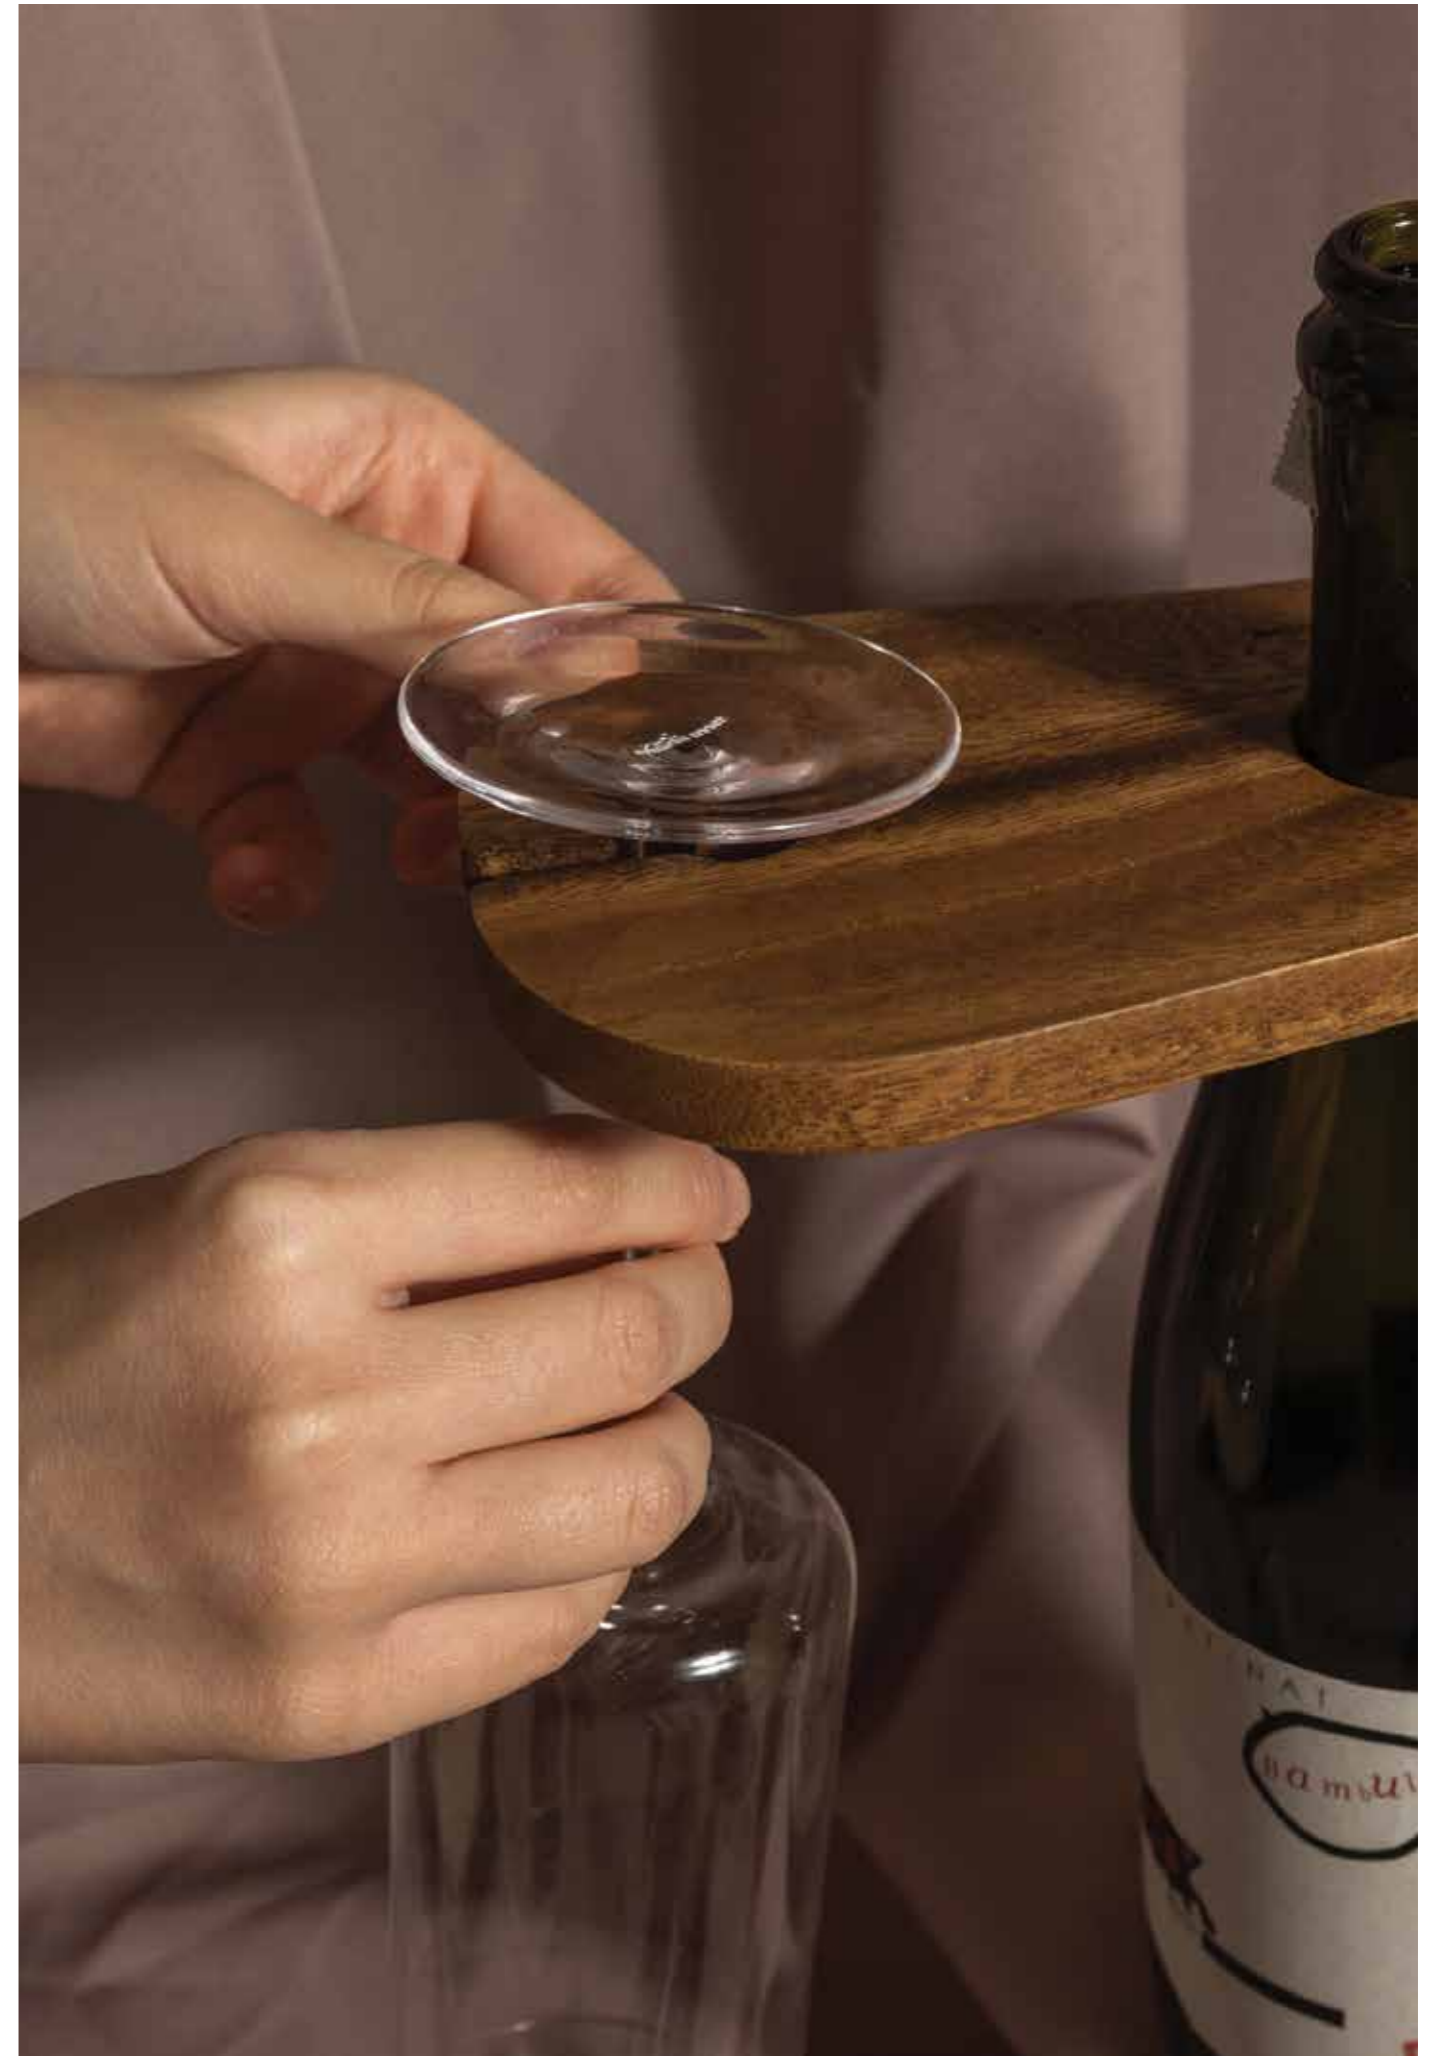

Available in 1 Size For 2 Glass

Crafted from locally sourced rain tree wood, the silhouette focuses on the natural beauty of wood the itself. Insert the neck of the bottle through the center hole and hang two glasses on each side to easily carry all three items in one hand.

Recommended Retail Price
For 2 Glass | 11.5 x 25 cm

990 THB 29.00 USD