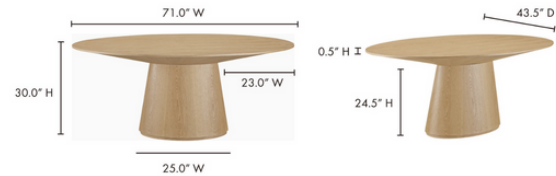

ETHNIKLIVING

WILLY OAK LARGE DINING TABLE

COLORS: Natural / Brown

OVERVIEW

A stately solid wood statement with an oak veneer oval top, The Willy Large Dining Table's flared base & sleek top create a warm aesthetic, allowing it to fit seamlessly in any dining area. A triumph in paired-back contemporary design, The Willy Large is a sublime showcase of oak's natural character.

- High-quality oak veneer top, please note that unique variations should be expected due to the wood's distinct character
- Made from engineered wood, which is dent, crack, heat, fade & scratch-resistant
- Seats 6
- Some assembly required

SPECIFICATIONS

PIECE CODE

KC-1007-24-0 / ETK-DN-WIL-SL-NA

KC-1007-03-0 / ETK-DN-WIL-SL-BR

PRODUCT MATERIALS

Oak Veneer over MDF

GENERAL DIMENSIONS

71.0" W X 43.5" D X 29.5" H