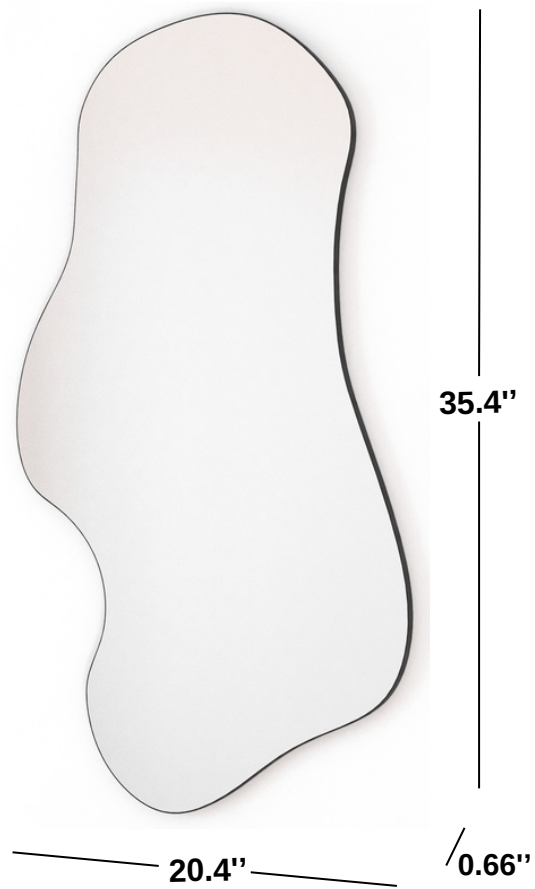

ETHNIK LIVING

Tide Mirror

ETK-MR-TID-ST-ST

SPECIFICATIONS	
COLOR	Black
COLLECTION	Mirror
PRODUCT MATERIALS	Stainless Steel & Glass
STYLE	Organic Shaped
GENERAL DIMENSIONS	35.4" H X 20.4" W X 0.66" D // 90 H X 52 W X 1.7 D cm