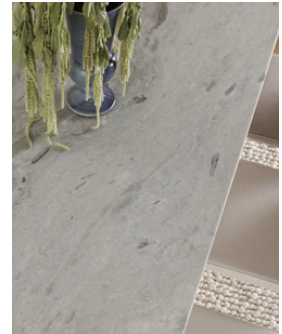

ETHNIK LIVING

SLEEK ANGIE DINING TABLE

COLORS: Grey

OVERVIEW

Foreword facing modern style or comfortable familiarity- is it too much to ask for both? The Sleek Angie Dining Table throws this false divide to the curb, thoroughly embracing its contemporary cool while keeping things approachable. A friendly dining room addition, The Sleek Angie's crisp profile pairs with the soft organic feel of its solid oak frame, a play in contrasts that perfectly elevates any dining setup. Meanwhile, the smooth marble tabletop will bring elegance and sophistication to your soirees. Modern, casual and warm, the large family size feels of this table combined with a sharp contemporary aesthetic make the Sleek Angie a supertime standout.

- A sturdy oak frame with angular design.
- White marble tabletop.
- Comfortably seats up to 8.
- Assembly required.

SPECIFICATIONS

PIECE CODE

RP-1023-18-0 / ETK-DN-SLE-ST-GR

PRODUCT MATERIALS

Marble Top, Solid Oak Legs and Frame

GENERAL DIMENSIONS

80.0" W X 38.0" D X 30.0" H

STYLE

Contemporary

SEATING

8

CALIFORNIA OFFICE:
1968 S Coast Hwy Ste. 2761
Laguna Beach, CA
United States
Inquiries: info@ethnikliving.com

NEW YORK WAREHOUSE:
Secaucus, NJ 07094
United States

CALIFORNIA WAREHOUSE:
Santa Clarita, CA 91355
United States

Need to order in bulk for a project? CONTACT: info@ethnikliving.com