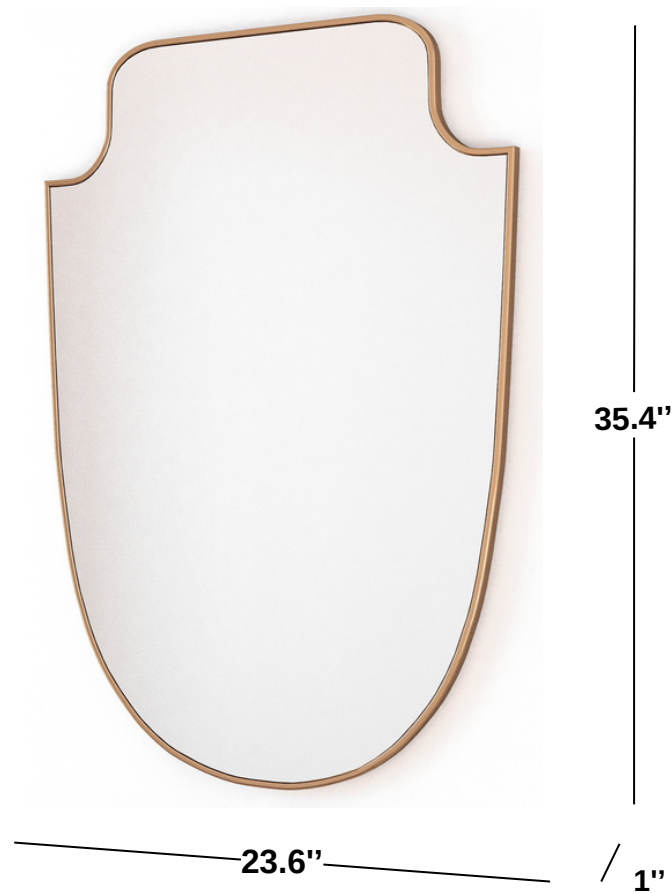

## Shelda Gold Wall Mirror

ETK-MR-SHD-LG-GO

SPECIFICATIONS	
COLOR	Gold
COLLECTION	Mirror
PRODUCT MATERIALS	Stainless Steel & Glass
STYLE	Italian Style
GENERAL DIMENSIONS	35.4" H X 23.6" W X 1" D // 90 H X 60 W X 2.5 D cm