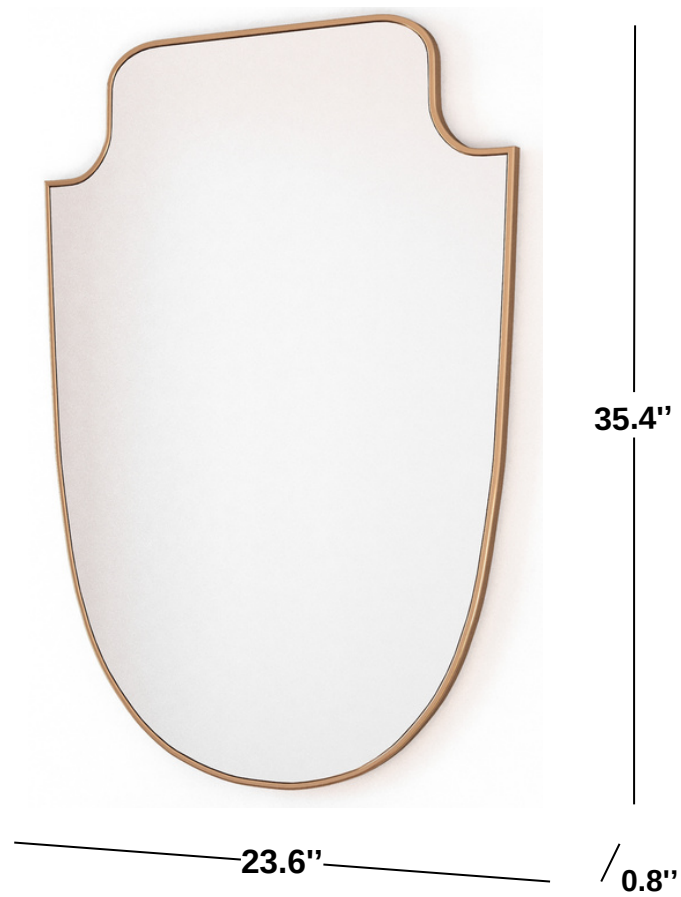

ETHNIK LIVING

Shelda Gold Wall Mirror

ETK-MR-SHD-LG-GO

SPECIFICATIONS	
COLOR	Gold
COLLECTION	Mirror
PRODUCT MATERIALS	Stainless Steel & Glass
STYLE	Italian Style
GENERAL DIMENSIONS	35.4" H X 23.6" W X 0.8" D // 90 H X 60 W X 2.0 D cm